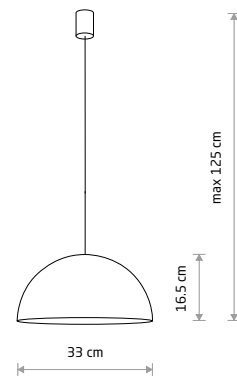

HEMISPHERE SUPER L
10697

HEMISPHERE SUPER L
10693

HEMISPHERE SUPER S
10695

HEMISPHERE SUPER L
10696

HEMISPHERE SUPER S
10701

HEMISPHERE SUPER S
painted steel, braided cable

10698 10694 10701

1xGX53, max 12W only LED

HEMISPHERE SUPER S
painted steel, braided cable

10695

1xGX53, max 12W only LED

HEMISPHERE SUPER L
painted steel, braided cable

10697 10693 10700

4xGX53, max 12W only LED

HEMISPHERE SUPER L
painted steel, braided cable

10696

4xGX53, max 12W only LED