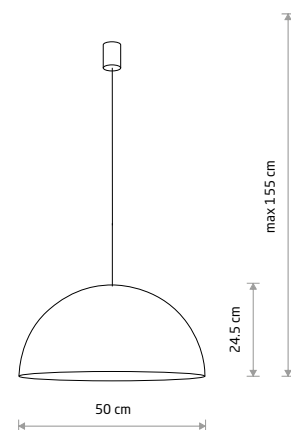

HEMISPHERE SUPER L
10697

HEMISPHERE SUPER L
10693

HEMISPHERE SUPER S
10695

HEMISPHERE SUPER L
10696

HEMISPHERE SUPER S
10701

HEMISPHERE SUPER S
painted steel, braided cable

10698 10694 10701

1xGX53, max 12W only LED

HEMISPHERE SUPER S
painted steel, braided cable

10695

1xGX53, max 12W only LED

HEMISPHERE SUPER L
painted steel, braided cable

10697 10693 10700

4xGX53, max 12W only LED

HEMISPHERE SUPER L
painted steel, braided cable

10696

4xGX53, max 12W only LED