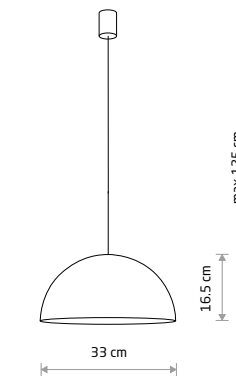

HEMISPHERE SUPER L
10697

HEMISPHERE SUPER L
10693

HEMISPHERE SUPER S
10695

HEMISPHERE SUPER L
10696

HEMISPHERE SUPER S
10701

HEMISPHERE SUPER S
painted steel, braided cable

10698 10694 10701

1xGX53, max 12W only LED

HEMISPHERE SUPER S
painted steel, braided cable

10695

1xGX53, max 12W only LED

HEMISPHERE SUPER L
painted steel, braided cable

10697 10693 10700

4xGX53, max 12W only LED

HEMISPHERE SUPER L
painted steel, braided cable

10696

4xGX53, max 12W only LED