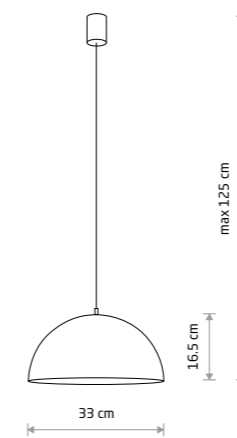

WORKS 6510

WORKS 6613

**WORKS**

painted steel

6612 6613 6510

1xE27, max 25W only LED

HEMISPHERE HIT S 10702

**HEMISPHERE HIT S**

painted steel

10702

1xE27, max 25W only LED

**HEMISPHERE HIT L**

painted steel

10703

1xE27, max 25W only LED