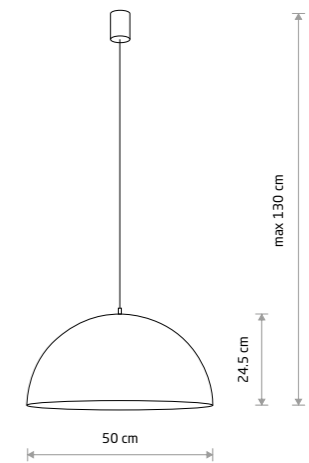

WORKS 6510

WORKS 6613

**WORKS**

painted steel

6612 6613 6510

1xE27, max 25W only LED

HEMISPHERE HIT S 10702

**HEMISPHERE HIT S**

painted steel

10702

1xE27, max 25W only LED

**HEMISPHERE HIT L**

painted steel

10703

1xE27, max 25W only LED