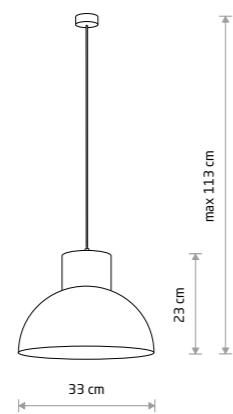

WORKS 6510

WORKS 6613

**WORKS**

painted steel

6612 6613 6510

1xE27, max 25W only LED

HEMISPHERE HIT S 10702

**HEMISPHERE HIT S**

painted steel

10702

1xE27, max 25W only LED

**HEMISPHERE HIT L**

painted steel

10703

1xE27, max 25W only LED