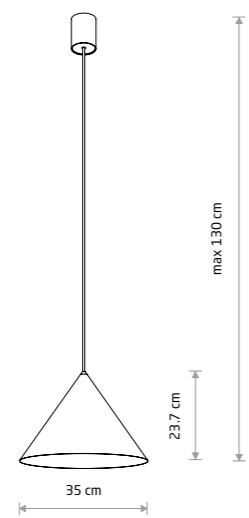

ZENITH L

painteD steel, solid brass

- 8005
- 8006
- 8007

- 1xGU10, max 10W only LED
- 1xGU10 ES111, max 20W only LED

painteD steel

- 10872
- 10873

- 1xGU10, max 10W only LED
- 1xGU10 ES111, max 20W only LED

ZENITH M

painteD steel, solid brass

- 8001
- 8002
- 8003

- 1xGU10, max 10W only LED
- 1xGU10 ES111, max 20W only LED

painteD steel

- 10878
- 10879

- 1xGU10, max 10W only LED
- 1xGU10 ES111, max 20W only LED

ZENITH S

painteD steel, solid brass

- 7996
- 7997
- 7998

- 1xGU10, max 10W only LED
- 1xGU10 ES111, max 20W only LED

painteD steel

- 10880
- 10881

- 1xGU10, max 10W only LED
- 1xGU10 ES111, max 20W only LED