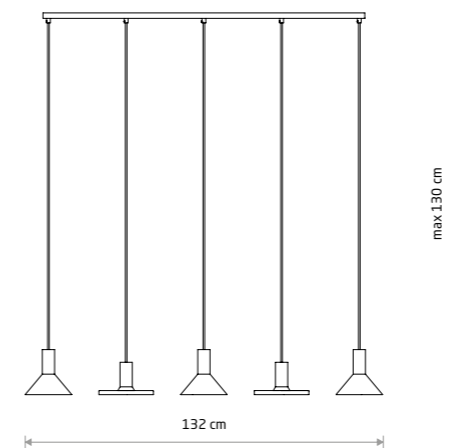

HERMANOS

painted steel, solid brass

8033 8032

5xGU10, max 10W only LED

painted steel

10906

5xGU10, max 10W only LED