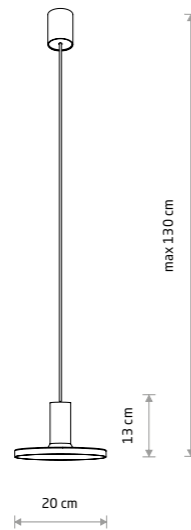

HERMANOS C 8192

HERMANOS C

painted steel, solid brass

8037 8194

1xGU10, max 10W only LED

painted steel

8192

1xGU10, max 10W only LED

HERMANOS

painted steel, solid brass

8031 8030

3xGU10, max 10W only LED

painted steel

10905

3xGU10, max 10W only LED

HERMANOS 8031

HERMANOS B 8102

HERMANOS B

painted steel, solid brass

8038 8100

1xGU10, max 10W only LED

painted steel

8102

1xGU10, max 10W only LED

HERMANOS 8032

HERMANOS

painted steel, solid brass

8033 8032

5xGU10, max 10W only LED

painted steel

10906

5xGU10, max 10W only LED