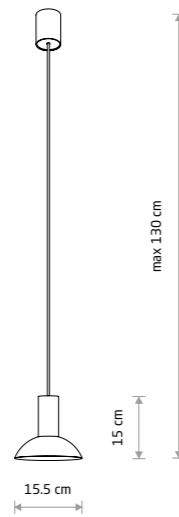

HERMANOS C 8192

HERMANOS C

painted steel, solid brass

8037 8194

1xGU10, max 10W only LED

painted steel

8192

1xGU10, max 10W only LED

HERMANOS

painted steel, solid brass

8031 8030

3xGU10, max 10W only LED

painted steel

10905

3xGU10, max 10W only LED

HERMANOS 8031

HERMANOS B 8102

HERMANOS B

painted steel, solid brass

8038 8100

1xGU10, max 10W only LED

painted steel

8102

1xGU10, max 10W only LED

HERMANOS 8032

HERMANOS

painted steel, solid brass

8033 8032

5xGU10, max 10W only LED

painted steel

10906

5xGU10, max 10W only LED