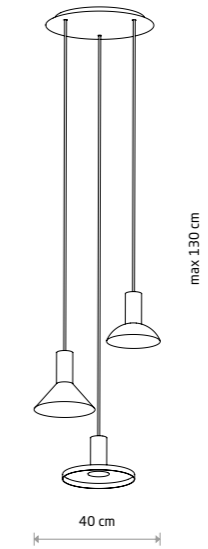

HERMANOS C 8192

HERMANOS C

painted steel, solid brass

8037 8194

1xGU10, max 10W only LED

painted steel

8192

1xGU10, max 10W only LED

HERMANOS

painted steel, solid brass

8031 8030

3xGU10, max 10W only LED

painted steel

10905

3xGU10, max 10W only LED

HERMANOS 8031

HERMANOS B 8102

HERMANOS B

painted steel, solid brass

8038 8100

1xGU10, max 10W only LED

painted steel

8102

1xGU10, max 10W only LED

HERMANOS 8032

HERMANOS

painted steel, solid brass

8033 8032

5xGU10, max 10W only LED

painted steel

10906

5xGU10, max 10W only LED