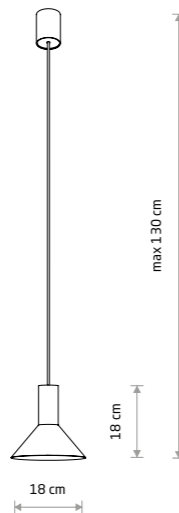

HERMANOS C 8192

HERMANOS C

painted steel, solid brass

8037 8194

1xGU10, max 10W only LED

painted steel

8192

1xGU10, max 10W only LED

HERMANOS

painted steel, solid brass

8031 8030

3xGU10, max 10W only LED

painted steel

10905

3xGU10, max 10W only LED

HERMANOS 8031

HERMANOS B 8102

HERMANOS B

painted steel, solid brass

8038 8100

1xGU10, max 10W only LED

painted steel

8102

1xGU10, max 10W only LED

HERMANOS A 8105

HERMANOS A

painted steel, solid brass

8040 8103

1xGU10, max 10W only LED

painted steel

8105

1xGU10, max 10W only LED