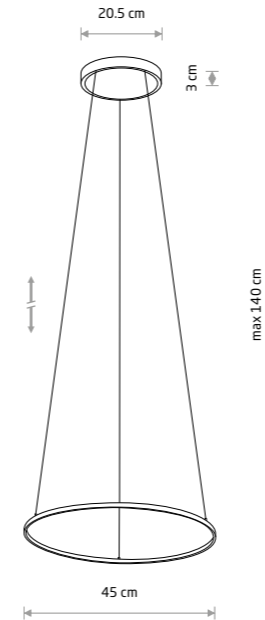

CIRCOLO LED M
10811

CIRCOLO LED S

painting aluminum, painting steel, plastic PC

■ 10810 3000K ■ 10860 4000K

CIRCOLO LED M

painting aluminum, painting steel, plastic PC

■ 10811 3000K ■ 10861 4000K

CIRCOLO LED S
10813

CIRCOLO LED S

painting aluminum, painting steel, plastic PC

■ 10813 3000K ■ 10863 4000K

CIRCOLO LED M

painting aluminum, painting steel, plastic PC

■ 10812 3000K ■ 10862 4000K

Item No.	Power	Colour temp.	Luminous flux	Beam angle	Colour Rendering Index (CRI)	Input	Safety type	Power factor	Ingress protection	Lifetime
10810	18W LED	3000K	560 lm	70°	>90	~220-230 V, 50/60 Hz	⊕	>0.5	IP20	30000h
10860	18W LED	4000K	600 lm	70°	>90	~220-230 V, 50/60 Hz	⊕	>0.5	IP20	30000h
10811	21W LED	3000K	660 lm	70°	>90	~220-230 V, 50/60 Hz	⊕	>0.5	IP20	30000h
10861	21W LED	4000K	700 lm	70°	>90	~220-230 V, 50/60 Hz	⊕	>0.5	IP20	30000h

Item No.	Power	Colour temp.	Luminous flux	Beam angle	Colour Rendering Index (CRI)	Input	Safety type	Power factor	Ingress protection	Lifetime
10813	18W LED	3000K	560 lm	70°	>90	~220-230 V, 50/60 Hz	⊕	>0.5	IP20	30000h
10863	18W LED	4000K	600 lm	70°	>90	~220-230 V, 50/60 Hz	⊕	>0.5	IP20	30000h
10812	21W LED	3000K	660 lm	70°	>90	~220-230 V, 50/60 Hz	⊕	>0.5	IP20	30000h
10862	21W LED	4000K	700 lm	70°	>90	~220-230 V, 50/60 Hz	⊕	>0.5	IP20	30000h