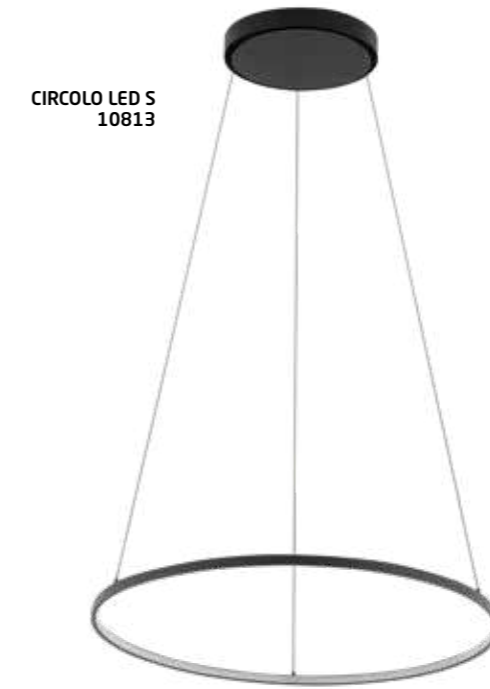

CIRCOLO LED M
10811

CIRCOLO LED S

painting aluminum, painting steel, plastic PC

■ 10810 3000K ■ 10860 4000K

CIRCOLO LED M

painting aluminum, painting steel, plastic PC

■ 10811 3000K ■ 10861 4000K

CIRCOLO LED S
10813

CIRCOLO LED S

painting aluminum, painting steel, plastic PC

■ 10813 3000K ■ 10863 4000K

CIRCOLO LED M

painting aluminum, painting steel, plastic PC

■ 10812 3000K ■ 10862 4000K

Item No.	Power	Colour temp.	Luminous flux	Beam angle	Colour Rendering Index (CRI)	Input	Safety type	Power factor	Ingress protection	Lifetime
10810	18W LED	3000K	560 lm	70°	>90	~220-230 V, 50/60 Hz	⊕	>0.5	IP20	30000h
10860	18W LED	4000K	600 lm	70°	>90	~220-230 V, 50/60 Hz	⊕	>0.5	IP20	30000h
10811	21W LED	3000K	660 lm	70°	>90	~220-230 V, 50/60 Hz	⊕	>0.5	IP20	30000h
10861	21W LED	4000K	700 lm	70°	>90	~220-230 V, 50/60 Hz	⊕	>0.5	IP20	30000h

Item No.	Power	Colour temp.	Luminous flux	Beam angle	Colour Rendering Index (CRI)	Input	Safety type	Power factor	Ingress protection	Lifetime
10813	18W LED	3000K	560 lm	70°	>90	~220-230 V, 50/60 Hz	⊕	>0.5	IP20	30000h
10863	18W LED	4000K	600 lm	70°	>90	~220-230 V, 50/60 Hz	⊕	>0.5	IP20	30000h
10812	21W LED	3000K	660 lm	70°	>90	~220-230 V, 50/60 Hz	⊕	>0.5	IP20	30000h
10862	21W LED	4000K	700 lm	70°	>90	~220-230 V, 50/60 Hz	⊕	>0.5	IP20	30000h