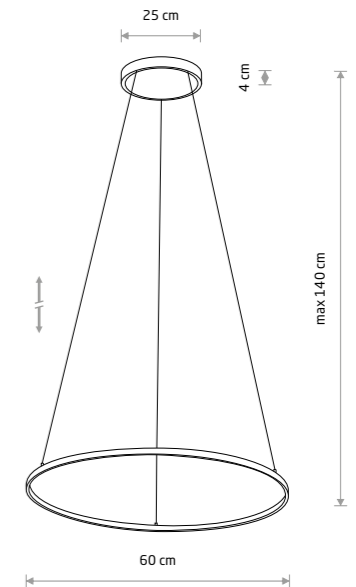

CIRCOLO LED M
10811

CIRCOLO LED S

painting aluminum, painting steel, plastic PC

■ 10810 3000K ■ 10860 4000K

CIRCOLO LED M

painting aluminum, painting steel, plastic PC

■ 10811 3000K ■ 10861 4000K

CIRCOLO LED S
10813

CIRCOLO LED S

painting aluminum, painting steel, plastic PC

■ 10813 3000K ■ 10863 4000K

CIRCOLO LED M

painting aluminum, painting steel, plastic PC

■ 10812 3000K ■ 10862 4000K

Item No.	Power	Colour temp.	Luminous flux	Beam angle	Colour Rendering Index (CRI)	Input	Safety type	Power factor	Ingress protection	Lifetime
10810	18W LED	3000K	560 lm	70°	>90	~220-230 V, 50/60 Hz	⊕	>0.5	IP20	30000h
10860	18W LED	4000K	600 lm	70°	>90	~220-230 V, 50/60 Hz	⊕	>0.5	IP20	30000h
10811	21W LED	3000K	660 lm	70°	>90	~220-230 V, 50/60 Hz	⊕	>0.5	IP20	30000h
10861	21W LED	4000K	700 lm	70°	>90	~220-230 V, 50/60 Hz	⊕	>0.5	IP20	30000h

Item No.	Power	Colour temp.	Luminous flux	Beam angle	Colour Rendering Index (CRI)	Input	Safety type	Power factor	Ingress protection	Lifetime
10813	18W LED	3000K	560 lm	70°	>90	~220-230 V, 50/60 Hz	⊕	>0.5	IP20	30000h
10863	18W LED	4000K	600 lm	70°	>90	~220-230 V, 50/60 Hz	⊕	>0.5	IP20	30000h
10812	21W LED	3000K	660 lm	70°	>90	~220-230 V, 50/60 Hz	⊕	>0.5	IP20	30000h
10862	21W LED	4000K	700 lm	70°	>90	~220-230 V, 50/60 Hz	⊕	>0.5	IP20	30000h