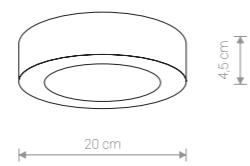

MERIDA LED

aluminium, PC / aluminium, PC / алюминий, PC

9514 ● GR