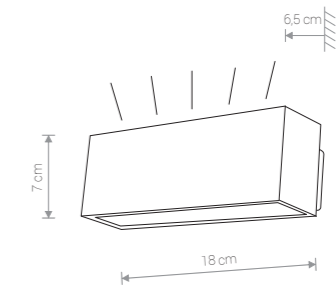

UNIT LED

aluminium / aluminium / алюминий

9122 ● BL

Item No.	POWER	COLOUR TEMP.	LUMINOUS FLUX	BEAM ANGLE	COLOUR RENDERING INDEX (CRI >=)	INPUT	SAFETY TYPE	POWER FACTOR	INGRESS PROTECTION	LIFETIME
6910	4×1W LED	3000K	350 lm	67°	80	~220-240V, 50Hz	⊕	0,46	IP 44	10 000 h
9122	2×5W LED	3000K	727 lm	110°	80	~220-240V, 50Hz	⊕	0,89	IP 54	20 000 h