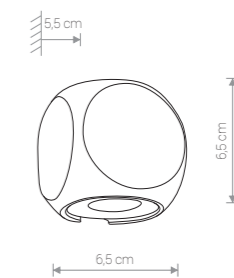

ARGOS LED

aluminium / aluminium / алюминий

9114 ○ WH

Item No.	POWER	COLOUR TEMP.	LUMINOUS FLUX	BEAM ANGLE	COLOUR RENDERING INDEX (CRI >=)	INPUT	SAFETY TYPE	POWER FACTOR	INGRESS PROTECTION	LIFETIME
9116	6W LED	3000K	271 lm	110°	80	~200-240V, 50Hz	⊕	0,5	IP 54	20 000 h
9117	2x6W LED	3000K	636 lm	110°	80	~200-240V, 50Hz	⊕	0,5	IP 54	20 000 h

Item No.	POWER	COLOUR TEMP.	LUMINOUS FLUX	BEAM ANGLE	COLOUR RENDERING INDEX (CRI >=)	INPUT	SAFETY TYPE	POWER FACTOR	INGRESS PROTECTION	LIFETIME
9115	4x1W LED	3000K	255 lm	38°	80	~220-240V, 50Hz	⊕	0,55	IP 54	10 000 h
9114	2x2W LED	3000K	280 lm	47°	80	~220-240V, 50Hz	⊕	0,55	IP 54	10 000 h