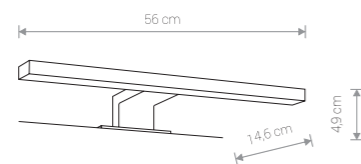

MIRROR LED 9340 CH

KAGERA LED L 9502 CH

KAGERA LED M 9503 CH

MIRROR LED

aluminium, PC / aluminium, PC / алюминий, PC

9340 ● CH

KAGERA LED M

szkło, PMMA, aluminium chromowane / glass, PMMA, electroplated aluminium / стекло, PMMA, хромированное алюминий

9503 ● CH

KAGERA LED L

szkło, PMMA, aluminium chromowane / glass, PMMA, electroplated aluminium / стекло, PMMA, хромированное алюминий

9502 ● CH

Item No.	POWER	COLOUR TEMP.	LUMINOUS FLUX	BEAM ANGLE	COLOUR RENDERING INDEX (CRI ≥)	SAFETY TYPE	INPUT	POWER FACTOR	INGRESS PROTECTION
9340	8W LED EPISTAR	3000K	600 lm	90°	80	□	~220-240V, 50Hz	> 0,5	IP 44