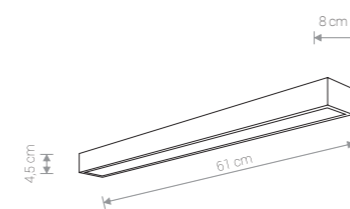

MIRROR LED 9340 CH

KAGERA LED L 9502 CH

KAGERA LED M 9503 CH

MIRROR LED

aluminium, PC / aluminium, PC / алюминий, PC

9340 ● CH

KAGERA LED M

szkło, PMMA, aluminium chromowane / glass, PMMA, electroplated aluminium / стекло, PMMA, хромированное алюминий

9503 ● CH

KAGERA LED L

szkło, PMMA, aluminium chromowane / glass, PMMA, electroplated aluminium / стекло, PMMA, хромированное алюминий

9502 ● CH

Item No.	POWER	COLOUR TEMP.	LUMINOUS FLUX	BEAM ANGLE	COLOUR RENDERING INDEX (CRI ≥)	SAFETY TYPE	INPUT	POWER FACTOR	INGRESS PROTECTION
9340	8W LED EPISTAR	3000K	600 lm	90°	80	□	~220-240V, 50Hz	> 0,5	IP 44