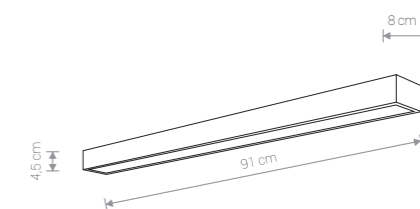

MIRROR LED 9340 CH

KAGERA LED L 9502 CH

KAGERA LED M 9503 CH

MIRROR LED

aluminium, PC / aluminium, PC / алюминий, PC

9340 ● CH

KAGERA LED M

szkło, PMMA, aluminium chromowane / glass, PMMA, electroplated aluminium / стекло, PMMA, хромированное алюминий

9503 ● CH

KAGERA LED L

szkło, PMMA, aluminium chromowane / glass, PMMA, electroplated aluminium / стекло, PMMA, хромированное алюминий

9502 ● CH

Item No.	POWER	COLOUR TEMP.	LUMINOUS FLUX	BEAM ANGLE	COLOUR RENDERING INDEX (CRI ≥)	SAFETY TYPE	INPUT	POWER FACTOR	INGRESS PROTECTION
9340	8W LED EPISTAR	3000K	600 lm	90°	80	□	~220-240V, 50Hz	> 0,5	IP 44