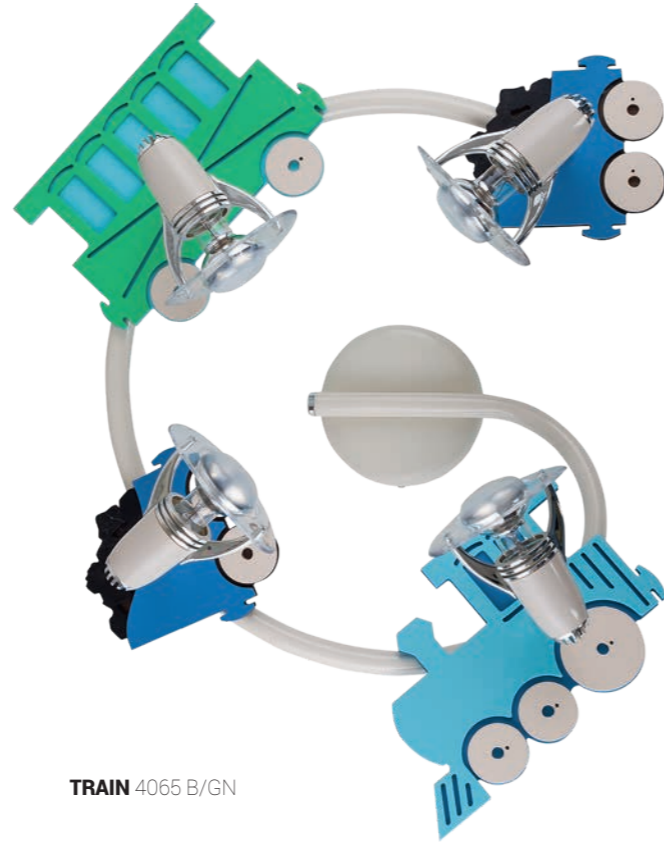

TRAIN 4064 B/GN

TRAIN 4065 B/GN

GUITAR 4223

GITARRA 4326

TRAIN

sklejka, PET, PC, stal / plywood, PET, PC, steel /
дерево, PET, PC, сталь

4064 B/GN

3x E14, R50, max 40W

TRAIN

sklejka, PET, PC, stal / plywood, PET, PC, steel /
дерево, PET, PC, сталь

4065 B/GN

4x E14, R50, max 40W

GUITAR

sklejka, PET, PC, stal / plywood, PET, PC, steel /
дерево, PET, PC, сталь

4223 R/WH

3x E14, R50, 78 LED blue, max 40W, included

GITARRA

sklejka, PET, PC, stal / plywood, PET, PC, steel /
дерево, PET, PC, сталь

4326 BR/WH

3x E14, R50, 78 LED blue, max 40W, included