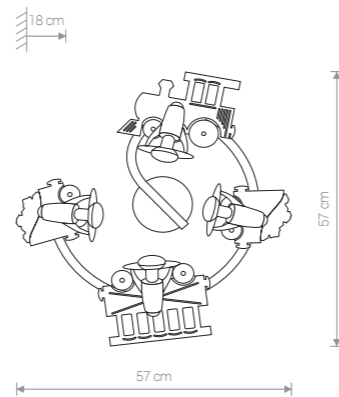

TRAIN 4064 B/GN

TRAIN 4065 B/GN

GUITAR 4223

GITARRA 4326

TRAIN

sklejka, PET, PC, stal / plywood, PET, PC, steel /
дерево, PET, PC, сталь

4064 B/GN

3x E14, R50, max 40W

TRAIN

sklejka, PET, PC, stal / plywood, PET, PC, steel /
дерево, PET, PC, сталь

4065 B/GN

4x E14, R50, max 40W

GUITAR

sklejka, PET, PC, stal / plywood, PET, PC, steel /
дерево, PET, PC, сталь

4223 R/WH

3x E14, R50, 78 LED blue, max 40W, included

GITARRA

sklejka, PET, PC, stal / plywood, PET, PC, steel /
дерево, PET, PC, сталь

4326 BR/WH

3x E14, R50, 78 LED blue, max 40W, included