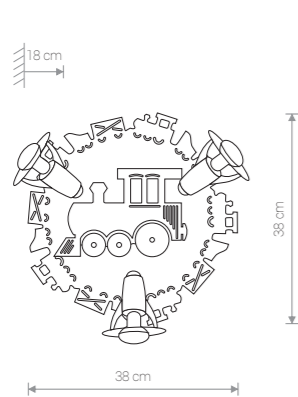

TRAIN 4064 B/GN

TRAIN 4065 B/GN

GUITAR 4223

GITARRA 4326

TRAIN

sklejka, PET, PC, stal / plywood, PET, PC, steel /
дерево, PET, PC, сталь

4064 B/GN

3x E14, R50, max 40W

TRAIN

sklejka, PET, PC, stal / plywood, PET, PC, steel /
дерево, PET, PC, сталь

4065 B/GN

4x E14, R50, max 40W

GUITAR

sklejka, PET, PC, stal / plywood, PET, PC, steel /
дерево, PET, PC, сталь

4223 R/WH

3x E14, R50, 78 LED blue, max 40W, included

GITARRA

sklejka, PET, PC, stal / plywood, PET, PC, steel /
дерево, PET, PC, сталь

4326 BR/WH

3x E14, R50, 78 LED blue, max 40W, included