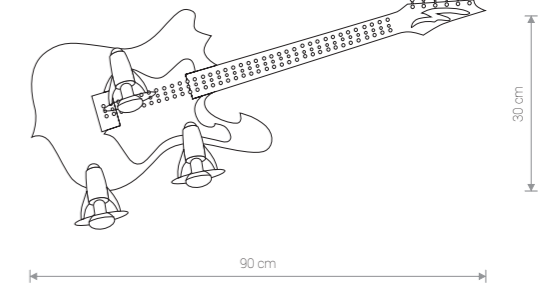

TRAIN 4064 B/GN

TRAIN 4065 B/GN

GUITAR 4223

GITARRA 4326

TRAIN

sklejka, PET, PC, stal / plywood, PET, PC, steel /
дерево, PET, PC, сталь

4064 B/GN

3x E14, R50, max 40W

TRAIN

sklejka, PET, PC, stal / plywood, PET, PC, steel /
дерево, PET, PC, сталь

4065 B/GN

4x E14, R50, max 40W

GUITAR

sklejka, PET, PC, stal / plywood, PET, PC, steel /
дерево, PET, PC, сталь

4223 R/WH

3x E14, R50, 78 LED blue, max 40W, included

GITARRA

sklejka, PET, PC, stal / plywood, PET, PC, steel /
дерево, PET, PC, сталь

4326 BR/WH

3x E14, R50, 78 LED blue, max 40W, included