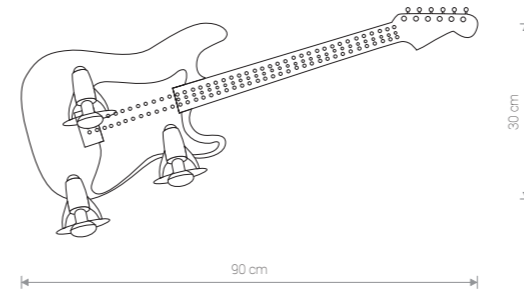

TRAIN 4064 B/GN

TRAIN 4065 B/GN

GUITAR 4223

GITARRA 4326

TRAIN

sklejka, PET, PC, stal / plywood, PET, PC, steel /
дерево, PET, PC, сталь

4064 B/GN

3x E14, R50, max 40W

TRAIN

sklejka, PET, PC, stal / plywood, PET, PC, steel /
дерево, PET, PC, сталь

4065 B/GN

4x E14, R50, max 40W

GUITAR

sklejka, PET, PC, stal / plywood, PET, PC, steel /
дерево, PET, PC, сталь

4223 R/WH

3x E14, R50, 78 LED blue, max 40W, included

GITARRA

sklejka, PET, PC, stal / plywood, PET, PC, steel /
дерево, PET, PC, сталь

4326 BR/WH

3x E14, R50, 78 LED blue, max 40W, included