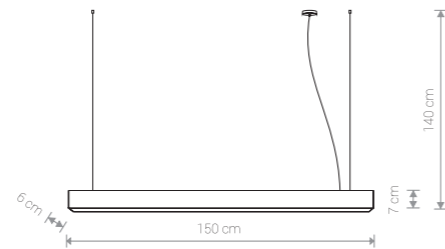

OFFICE LED 9358 WH

HALL LED 9466 WH

OFFICE LED

aluminium / aluminium / алюминия

9358 ○ WH 9360 ● GR

OFFICE LED

aluminium / aluminium / алюминия

9355 ○ WH 9356 ● GR

**CertaFlux LED Strip and CertaDrive
made by PHILIPS inside**

**LIFETIME min 50 000 h
5 YEARS WARRANTY**

HALL LED

aluminium / aluminium / алюминия

9466 ○ WH 9357 ● GR

| NAME | SIZE | INPUT POWER | COLOUR TEMP. | LUMINOUS FLUX | LUMINAIRE EFFICIENCY | COLOUR RENDERING INDEX (CRI ≥) | INPUT | LIFETIME |
|------------|--------|-------------|--------------|---------------|----------------------|--------------------------------|-------------|----------|
| HALL LED | 150 cm | 43W | 4000K | 5200 lm | 120 lm/W | 80 | ~230V, 50Hz | 50 000 h |
| OFFICE LED | 150 cm | 43W | 4000K | 4800 lm | 110 lm/W | 80 | ~230V, 50Hz | 50 000 h |