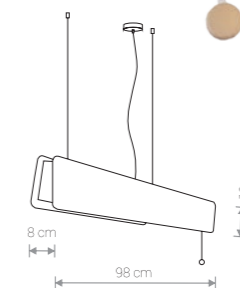

OSLO LED

drewno, stal / wood, steel / дерево, сталь, латунь

9315 ● SMOKED OAK

9698 ● OAK

⚡ 1x T8 LED, 16W, included

NAME	SIZE	POWER	COLOUR TEMP.	LUMINOUS FLUX	BEAM ANGLE	COLOUR RENDERING INDEX (CRI >=)	INPUT	POWER FACTOR	LED DRIVER	LIFETIME	MATERIAL
LED TUBE T8	60 cm	11W	3000K	950-1000 lm	200°	80	~230V, 50Hz	> 0,9	INCL.	25 000 h	CLEAR GLASS
LED TUBE T8	90 cm	16W	3000K	1400-1500 lm	200°	80	~230V, 50Hz	> 0,9	INCL.	25 000 h	CLEAR GLASS