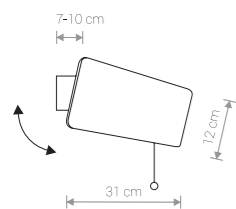

OSLO

drewno, stal / wood, steel / дерево, сталь, латунь

9311 ● SMOKED OAK

9700 ● OAK

⚡ 1x E14, max 40W