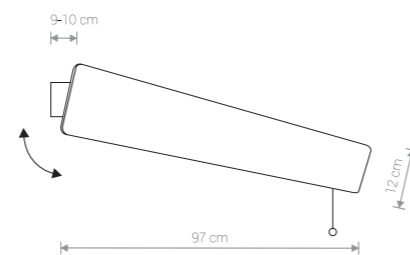

OSLO

drewno, stal / wood, steel / дерево, сталь, латунь

9313 ● SMOKED OAK

9634 ● OAK

⚡ 1x T8 LED, 16W, included