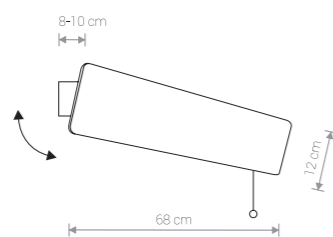

OSLO

drewno, stal / wood, steel / дерево, сталь, латунь

9312 ● SMOKED OAK

9701 ● OAK

⚡ 1x T8 LED, 11W, included