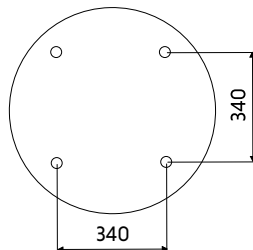

AGNES ROUND LED PRO

10973 | 10974 | 10979 | 10980

THIS PRODUCT CONTAINS A LIGHT SOURCE OF ENERGY EFFICIENCY CLASS:
E (10973, 10974, 10979, 10980)

1

2

3

4

5