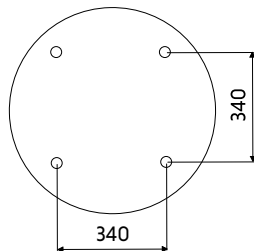

AGNES ROUND LED PRO

10973 | 10974 | 10979 | 10980

THIS PRODUCT CONTAINS A LIGHT SOURCE OF ENERGY EFFICIENCY CLASS:
E (10973, 10974, 10979, 10980)

1

2

3

4

5