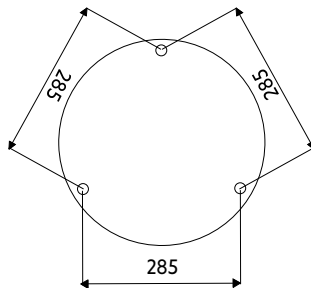

# AGNES ROUND LED PRO

10971 | 10972 | 10977 | 10978

THIS PRODUCT CONTAINS A LIGHT SOURCE OF ENERGY EFFICIENCY CLASS:  
E (10971, 10972, 10977, 10978)

1

2

3

4

5