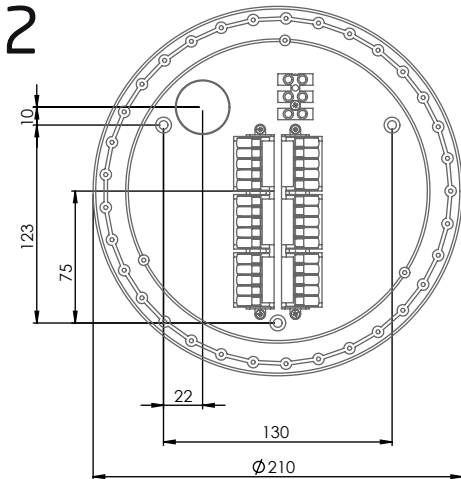

CANOPY A
8565 | 8563
8564 | 10336

WARNING! THIS CANOPY IS DESIGNED TO WORK ONLY WITH CAMELEON CABLES AND CAMELEON SHADES

7

8

9

10

10336