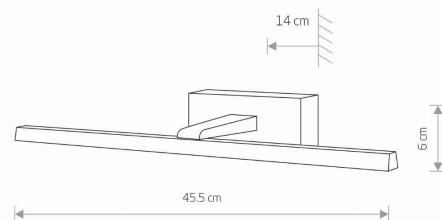

LUMINAIRE MODEL	VAN GOGH LED S 10292	CATALOGUE GROUP	KATALOG 2022
		COUNTRY OF ORIGIN	MADE IN P.R.C.

LIGHT SOURCE	LED
LIGHT SOURCES TYPE	Integrated
MAXIMUM WATTAGE	9W
LAMP INCLUDES SOURCE OF LIGHT	Yes
NUMBER OF LIGHT SOURCES	1
IP	IP20
	Interior use
LIFETIME	30000h

THIS PRODUCT 10292 CONTAINS A LIGHT SOURCE 7896 OF ENERGY EFFICIENCY CLASS: E

PACKAGE DIMENSIONS **46,5cm/15cm/7cm**
(L/W/H)

NET/GROSS WEIGHT	0,29kg/0,40kg
ASSEMBLY METHOD	Direct assembly
LEADING/SUPPLEMENTARY COLOR	White
MATERIALS	Painted aluminum, Plastic PC
STYLE	Modern
ELECTRICAL SECURITY CLASS	I
POWER SUPPLY	~220-230V/50/60Hz

DIMENSIONS

Item No.	POWER	COLOR TEMP	LUMEN	BEAM ANGLE	CRI	IP	LED BRAND	DRIVER BRAND	LIFETIME	WARRANTY
10292	9W	3000K	430lm	120°	≥ 80	IP20	—	—	30000h	—