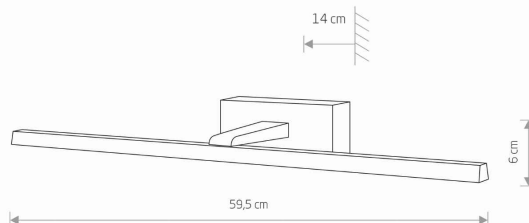

LUMINAIRE MODEL

**VAN GOGH LED M  
10291**CATALOGUE GROUP  
COUNTRY OF ORIGIN**KATALOG 2022  
MADE IN P.R.C.**

LIGHT SOURCE	<b>LED</b>
LIGHT SOURCES TYPE	<b>Integrated</b>
MAXIMUM WATTAGE	<b>13W</b>
LAMP INCLUDES SOURCE OF LIGHT	<b>Yes</b>
NUMBER OF LIGHT SOURCES	<b>1</b>
IP	<b>IP20</b>
	<b>Interior use</b>
LIFETIME	<b>30000h</b>

THIS PRODUCT 10291 CONTAINS A LIGHT SOURCE 7895 OF ENERGY EFFICIENCY CLASS: E

PACKAGE DIMENSIONS  
(L/W/H)**60,5cm/15cm/7cm**

NET/GROSS WEIGHT

**0,32kg/0,48kg**

ASSEMBLY METHOD

**Direct assembly**

LEADING/SUPPLEMENTARY COLOR

**~220-230V/50/60Hz**

DIMENSIONS

5 9 0 3 1 3 9 1 0 2 9 1 9

Item No.	POWER	COLOR TEMP	LUMEN	BEAM ANGLE	CRI	IP	LED BRAND	DRIVER BRAND	LIFETIME	WARRANTY
10291	13W	3000K	640lm	120°	≥ 80	IP20	—	—	30000h	—