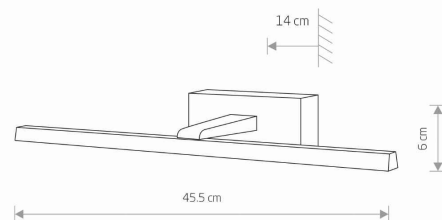

LUMINAIRE MODEL	VAN GOGH LED S 10289	CATALOGUE GROUP	KATALOG 2022
		COUNTRY OF ORIGIN	MADE IN P.R.C.

LIGHT SOURCE	LED
LIGHT SOURCES TYPE	Integrated
MAXIMUM WATTAGE	9W
LAMP INCLUDES SOURCE OF LIGHT	Yes
NUMBER OF LIGHT SOURCES	1
IP	IP20
	Interior use
LIFETIME	30000h

THIS PRODUCT 10289 CONTAINS A LIGHT SOURCE 7896 OF ENERGY EFFICIENCY CLASS: E

PACKAGE DIMENSIONS (L/W/H) **46,5cm/15cm/7cm**

NET/GROSS WEIGHT	0,29kg/0,40kg
ASSEMBLY METHOD	Direct assembly
LEADING/SUPPLEMENTARY COLOR	Chrome/Nickel
MATERIALS	Painted aluminum, Plastic PC
STYLE	Modern
ELECTRICAL SECURITY CLASS	I
POWER SUPPLY	~220-230V/50/60Hz

DIMENSIONS

Item No.	POWER	COLOR TEMP	LUMEN	BEAM ANGLE	CRI	IP	LED BRAND	DRIVER BRAND	LIFETIME	WARRANTY
10289	9W	3000K	370lm	120°	≥ 80	IP20	—	—	30000h	—