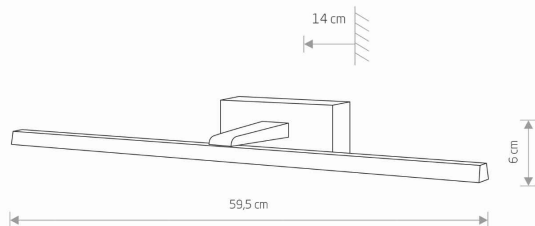

LUMINAIRE MODEL

**VAN GOGH LED M
10288**CATALOGUE GROUP
COUNTRY OF ORIGIN**KATALOG 2022
MADE IN P.R.C.**

LIGHT SOURCE	LED
LIGHT SOURCES TYPE	Integrated
MAXIMUM WATTAGE	13W
LAMP INCLUDES SOURCE OF LIGHT	Yes
NUMBER OF LIGHT SOURCES	1
IP	IP20
	Interior use
LIFETIME	30000h

THIS PRODUCT 10288 CONTAINS A LIGHT SOURCE 7895 OF ENERGY EFFICIENCY CLASS: E

PACKAGE DIMENSIONS
(L/W/H)**60,5cm/15cm/7cm**

NET/GROSS WEIGHT

0,32kg/0,48kg

ASSEMBLY METHOD

Direct assembly

LEADING/SUPPLEMENTARY COLOR

~220-230V/50/60Hz

DIMENSIONS

5 903139102889

Item No.	POWER	COLOR TEMP	LUMEN	BEAM ANGLE	CRI	IP	LED BRAND	DRIVER BRAND	LIFETIME	WARRANTY
10288	13W	3000K	490lm	120°	≥ 80	IP20	—	—	30000h	—