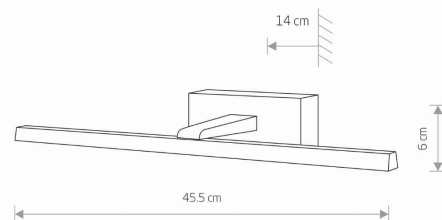

LUMINAIRE MODEL	VAN GOGH LED S 10286	CATALOGUE GROUP	KATALOG 2022
		COUNTRY OF ORIGIN	MADE IN P.R.C.

LIGHT SOURCE	LED
LIGHT SOURCES TYPE	Integrated
MAXIMUM WATTAGE	9W
LAMP INCLUDES SOURCE OF LIGHT	Yes
NUMBER OF LIGHT SOURCES	1
IP	IP20
	Interior use
LIFETIME	30000h

THIS PRODUCT 10286 CONTAINS A LIGHT SOURCE 7896 OF ENERGY EFFICIENCY CLASS: E

PACKAGE DIMENSIONS **46,5cm/15cm/7cm**
(L/W/H)

NET/GROSS WEIGHT	0,29kg/0,40kg
ASSEMBLY METHOD	Direct assembly
LEADING/SUPPLEMENTARY COLOR	Black
MATERIALS	Painted aluminum, Plastic PC
STYLE	Modern
ELECTRICAL SECURITY CLASS	I
POWER SUPPLY	~220-230V/50/60Hz

DIMENSIONS

5 9 0 3 1 3 9 1 0 2 8 6 5

Item No.	POWER	COLOR TEMP	LUMEN	BEAM ANGLE	CRI	IP	LED BRAND	DRIVER BRAND	LIFETIME	WARRANTY
10286	9W	3000K	290lm	120°	≥ 80	IP20	—	—	30000h	—