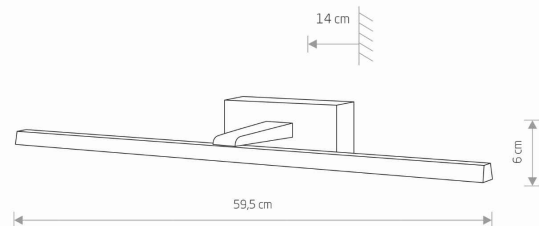

LUMINAIRE MODEL

**VAN GOGH LED M
10285**CATALOGUE GROUP
COUNTRY OF ORIGIN**KATALOG 2022
MADE IN P.R.C.**

LIGHT SOURCE	LED
LIGHT SOURCES TYPE	Integrated
MAXIMUM WATTAGE	13W
LAMP INCLUDES SOURCE OF LIGHT	Yes
NUMBER OF LIGHT SOURCES	1
IP	IP20
	Interior use
LIFETIME	30000h

THIS PRODUCT 10285 CONTAINS A LIGHT SOURCE 7895 OF ENERGY EFFICIENCY CLASS: E

PACKAGE DIMENSIONS
(L/W/H)**60,5cm/15cm/7cm**

NET/GROSS WEIGHT

0,32kg/0,48kg

ASSEMBLY METHOD

Direct assembly

LEADING/SUPPLEMENTARY COLOR

~220-230V/50/60Hz

DIMENSIONS

5 9 0 3 1 3 9 1 0 2 8 5 8

Item No.	POWER	COLOR TEMP	LUMEN	BEAM ANGLE	CRI	IP	LED BRAND	DRIVER BRAND	LIFETIME	WARRANTY
10285	13W	3000K	430lm	120°	≥ 80	IP20	—	—	30000h	—