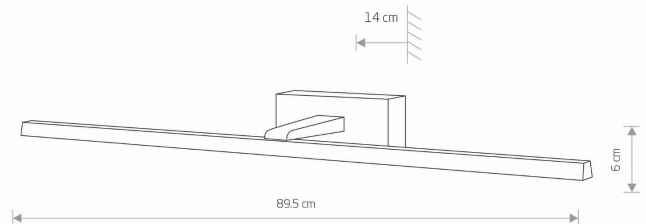

LUMINAIRE MODEL

**VAN GOGH LED L  
10284**CATALOGUE GROUP  
COUNTRY OF ORIGIN**KATALOG 2022  
MADE IN P.R.C.**

LIGHT SOURCE	<b>LED</b>
LIGHT SOURCES TYPE	<b>Integrated</b>
MAXIMUM WATTAGE	<b>18W</b>
LAMP INCLUDES SOURCE OF LIGHT	<b>Yes</b>
NUMBER OF LIGHT SOURCES	<b>1</b>
IP	<b>IP20</b>
	<b>Interior use</b>
LIFETIME	<b>30000h</b>

THIS PRODUCT 10284 CONTAINS A LIGHT SOURCE 7894 OF ENERGY EFFICIENCY CLASS: E

PACKAGE DIMENSIONS  
(L/W/H)**90,5cm/15cm/7cm**

NET/GROSS WEIGHT

**0,4kg/0,61kg**

ASSEMBLY METHOD

**Direct assembly**

LEADING/SUPPLEMENTARY COLOR

**Black**

MATERIALS

**Painted aluminum, Plastic PC**

STYLE

**Modern**

ELECTRICAL SECURITY CLASS

**I**

POWER SUPPLY

**~220-230V/50/60Hz**

DIMENSIONS

5 903139102841

Item No.	POWER	COLOR TEMP	LUMEN	BEAM ANGLE	CRI	IP	LED BRAND	DRIVER BRAND	LIFETIME	WARRANTY
10284	18W	3000K	650lm	120°	≥ 80	IP20	—	—	30000h	—