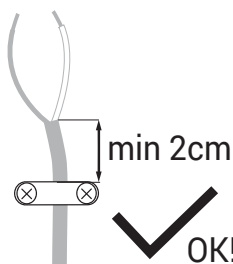

CANOPY A MINI

10017 | 10018

10264

WARNING! THIS CANOPY IS DESIGNED TO WORK ONLY WITH CAMELEON CABLES, CAMELEON CABLE SWITCH AND CAMELEON SHADES. THE FIXTURE MAY ONLY BE INSTALLED AND CONNECTED BY PERSONS QUALIFIED FOR WORK WITH ELECTRICAL EQUIPMENT.

1

2

3

4a

4b

5