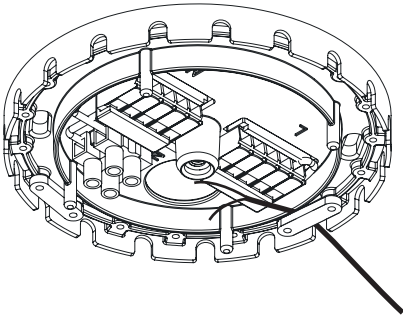

CANOPY A MINI

10017 | 10018

10264

WARNING! THIS CANOPY IS DESIGNED TO WORK ONLY WITH CAMELEON CABLES, CAMELEON CABLE SWITCH AND CAMELEON SHADES. THE FIXTURE MAY ONLY BE INSTALLED AND CONNECTED BY PERSONS QUALIFIED FOR WORK WITH ELECTRICAL EQUIPMENT.

1

2

3

4a

4b

5

6

7