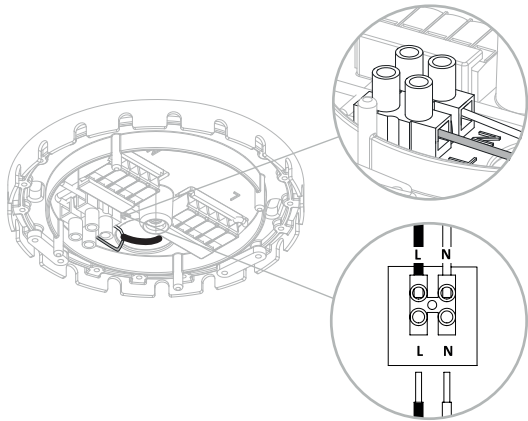

CANOPY A MINI

10017 | 10018

10264

WARNING! THIS CANOPY IS DESIGNED TO WORK ONLY WITH CAMELEON CABLES, CAMELEON CABLE SWITCH AND CAMELEON SHADES. THE FIXTURE MAY ONLY BE INSTALLED AND CONNECTED BY PERSONS QUALIFIED FOR WORK WITH ELECTRICAL EQUIPMENT.

1

2

3

4a

4b

5

6

7