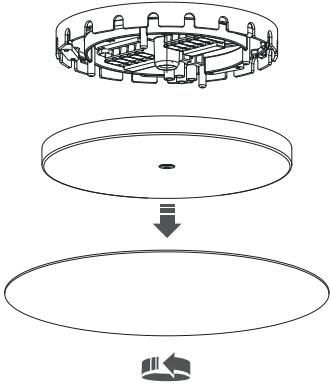

CANOPY A MINI

10017 | 10018

10264

WARNING! THIS CANOPY IS DESIGNED TO WORK ONLY WITH CAMELEON CABLES, CAMELEON CABLE SWITCH AND CAMELEON SHADES. THE FIXTURE MAY ONLY BE INSTALLED AND CONNECTED BY PERSONS QUALIFIED FOR WORK WITH ELECTRICAL EQUIPMENT.

1