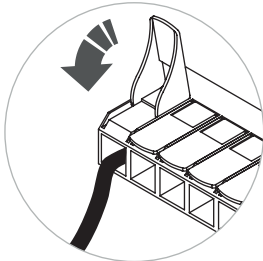

CANOPY A MINI

10017 | 10018

10264

WARNING! THIS CANOPY IS DESIGNED TO WORK ONLY WITH CAMELEON CABLES, CAMELEON CABLE SWITCH AND CAMELEON SHADES. THE FIXTURE MAY ONLY BE INSTALLED AND CONNECTED BY PERSONS QUALIFIED FOR WORK WITH ELECTRICAL EQUIPMENT.

1

2

3

4a

4b

5

6

7