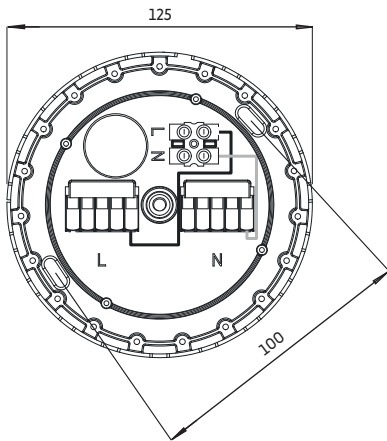

CANOPY A MINI

10017 | 10018

10264

WARNING! THIS CANOPY IS DESIGNED TO WORK ONLY WITH CAMELEON CABLES, CAMELEON CABLE SWITCH AND CAMELEON SHADES. THE FIXTURE MAY ONLY BE INSTALLED AND CONNECTED BY PERSONS QUALIFIED FOR WORK WITH ELECTRICAL EQUIPMENT.

1

2

3

4a

4b

5