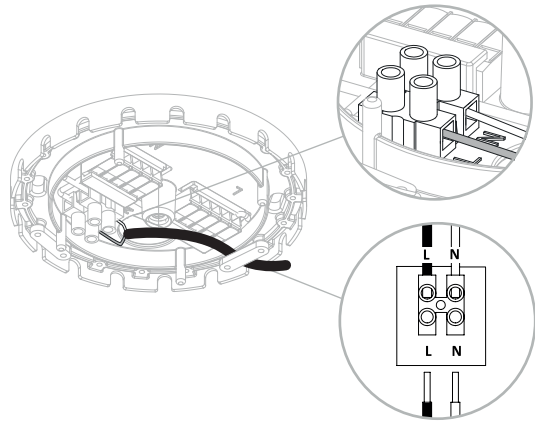

CANOPY A MINI

10017 | 10018

10264

WARNING! THIS CANOPY IS DESIGNED TO WORK ONLY WITH CAMELEON CABLES, CAMELEON CABLE SWITCH AND CAMELEON SHADES. THE FIXTURE MAY ONLY BE INSTALLED AND CONNECTED BY PERSONS QUALIFIED FOR WORK WITH ELECTRICAL EQUIPMENT.

1

2

3

4a

4b

5

6

7