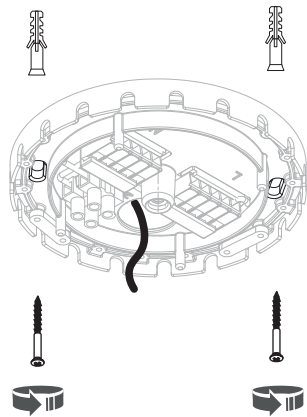

CANOPY A MINI

10017 | 10018

10264

WARNING! THIS CANOPY IS DESIGNED TO WORK ONLY WITH CAMELEON CABLES, CAMELEON CABLE SWITCH AND CAMELEON SHADES. THE FIXTURE MAY ONLY BE INSTALLED AND CONNECTED BY PERSONS QUALIFIED FOR WORK WITH ELECTRICAL EQUIPMENT.

1

2

3

4a

4b

5