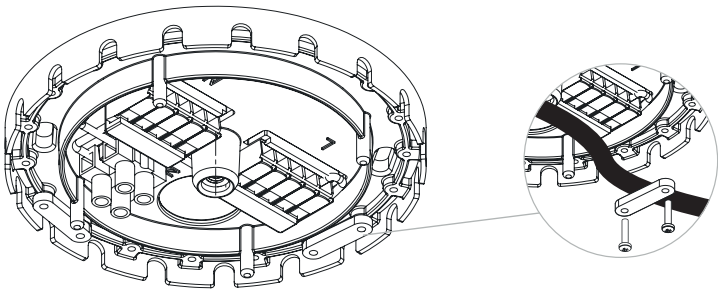

CANOPY A MINI

10017 | 10018

10264

WARNING! THIS CANOPY IS DESIGNED TO WORK ONLY WITH CAMELEON CABLES, CAMELEON CABLE SWITCH AND CAMELEON SHADES. THE FIXTURE MAY ONLY BE INSTALLED AND CONNECTED BY PERSONS QUALIFIED FOR WORK WITH ELECTRICAL EQUIPMENT.

1

2

3

4a

4b

5

6

7