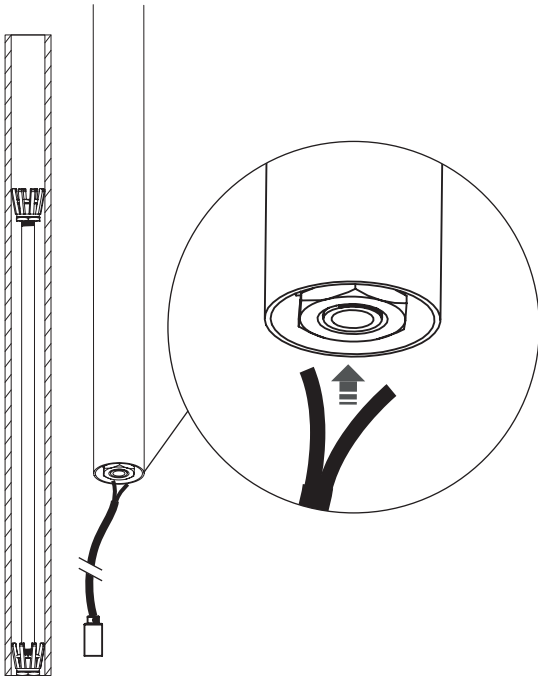

# CAMELEON LASER

8573 | 8572 | 8571

8570 | 8568 | 8567

8488 | 8487 | 8486

10248 | 10250 | 10251

10252 | 10253 | 10254

10255 | 10256 | 10257

**WARNING! THIS SHADE IS DESIGNED TO WORK ONLY WITH CAMELEON CANOPIES AND CAMELEON CABLES**

1

2

3

0-3,5 cm