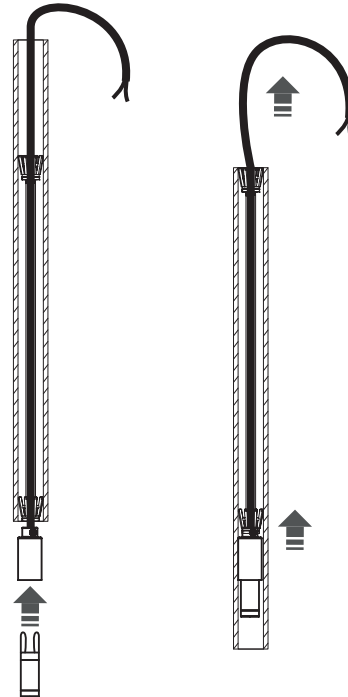

# CAMELEON LASER

8573 | 8572 | 8571

8570 | 8568 | 8567

8488 | 8487 | 8486

10248 | 10250 | 10251

10252 | 10253 | 10254

10255 | 10256 | 10257

**WARNING! THIS SHADE IS DESIGNED TO WORK ONLY WITH CAMELEON CANOPIES AND CAMELEON CABLES**

1

2

3

0-3,5 cm