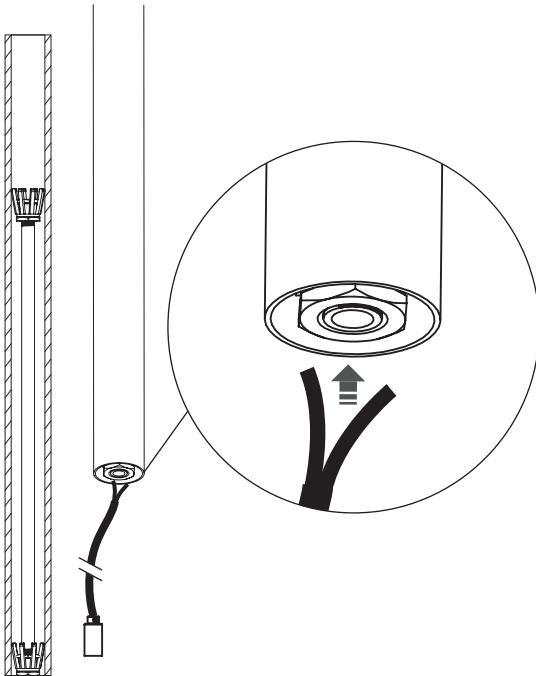

Завантажено з mamadecor.ua

CAMELEON LASER

8573 | 8572 | 8571

8570 | 8568 | 8567

8488 | 8487 | 8486

10248 | 10250 | 10251

10252 | 10253 | 10254

10255 | 10256 | 10257

WARNING! THIS SHADE IS DESIGNED TO WORK ONLY WITH CAMELEON CANOPIES AND CAMELEON CABLES

1

2

3

0-3,5 cm