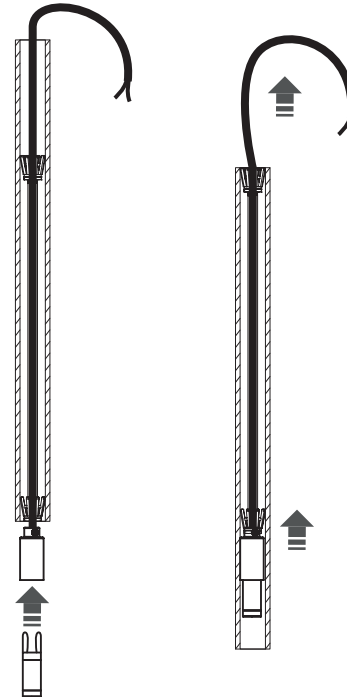

Завантажено з mamadecor.ua

CAMELEON LASER

8573 | 8572 | 8571

8570 | 8568 | 8567

8488 | 8487 | 8486

10248 | 10250 | 10251

10252 | 10253 | 10254

10255 | 10256 | 10257

WARNING! THIS SHADE IS DESIGNED TO WORK ONLY WITH CAMELEON CANOPIES AND CAMELEON CABLES

1

2

3

0-3,5 cm