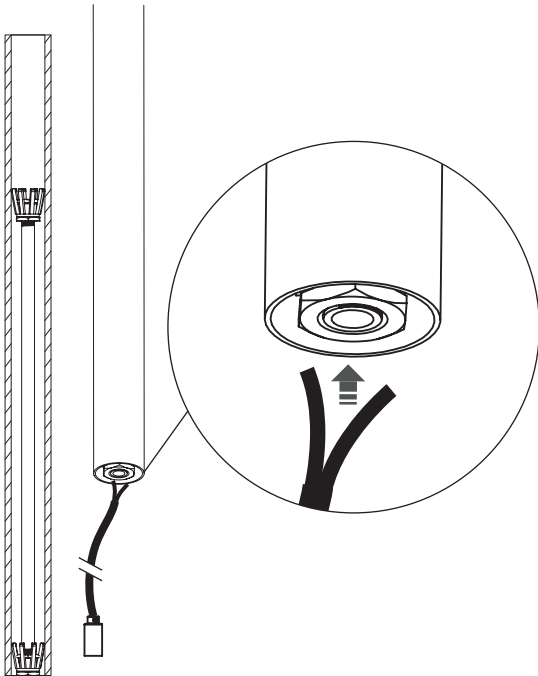

Завантажено з mamadecor.ua

CAMELEON LASER

8573 | 8572 | 8571

8570 | 8568 | 8567

8488 | 8487 | 8486

10248 | 10250 | 10251

10252 | 10253 | 10254

10255 | 10256 | 10257

WARNING! THIS SHADE IS DESIGNED TO WORK ONLY WITH CAMELEON CANOPIES AND CAMELEON CABLES

1

2

3

0-3,5 cm