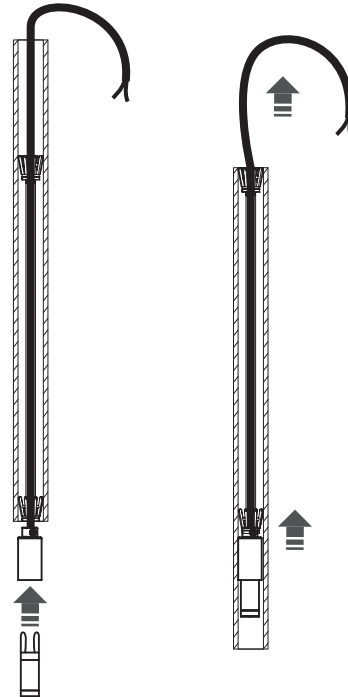

Завантажено з mamadecor.ua

CAMELEON LASER

8573 | 8572 | 8571

8570 | 8568 | 8567

8488 | 8487 | 8486

10248 | 10250 | 10251

10252 | 10253 | 10254

10255 | 10256 | 10257

WARNING! THIS SHADE IS DESIGNED TO WORK ONLY WITH CAMELEON CANOPIES AND CAMELEON CABLES

1

2

3

0-3,5 cm