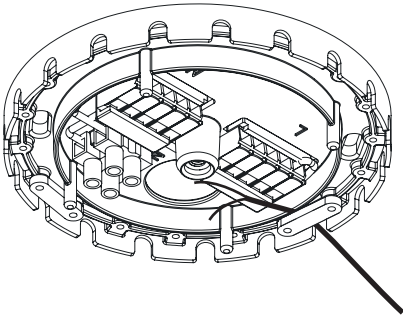

CANOPY A MINI

WARNING! THIS CANOPY IS DESIGNED TO WORK ONLY WITH CAMELEON CABLES, CAMELEON CABLE SWITCH AND CAMELEON SHADES. THE FIXTURE MAY ONLY BE INSTALLED AND CONNECTED BY PERSONS QUALIFIED FOR WORK WITH ELECTRICAL EQUIPMENT.

1

2

3

4a

4b

5

6

7