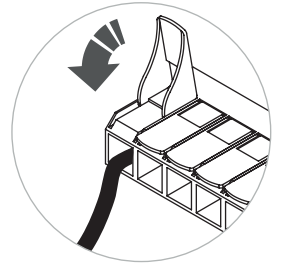

CANOPY A MINI

WARNING! THIS CANOPY IS DESIGNED TO WORK ONLY WITH CAMELEON CABLES, CAMELEON CABLE SWITCH AND CAMELEON SHADES. THE FIXTURE MAY ONLY BE INSTALLED AND CONNECTED BY PERSONS QUALIFIED FOR WORK WITH ELECTRICAL EQUIPMENT.

1

2

3

4a

4b

5

6

7