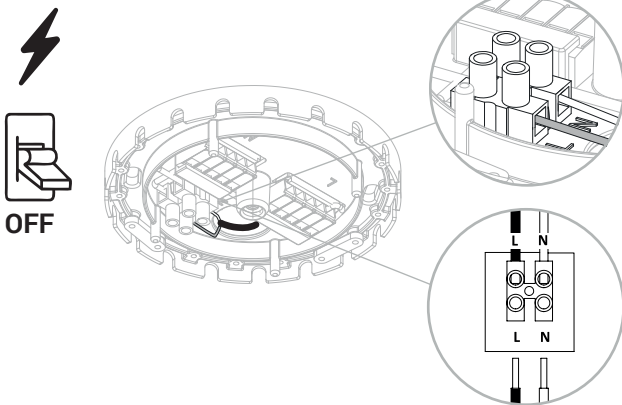

CANOPY A MINI

WARNING! THIS CANOPY IS DESIGNED TO WORK ONLY WITH CAMELEON CABLES, CAMELEON CABLE SWITCH AND CAMELEON SHADES. THE FIXTURE MAY ONLY BE INSTALLED AND CONNECTED BY PERSONS QUALIFIED FOR WORK WITH ELECTRICAL EQUIPMENT.

1

2

3

4a

4b

5