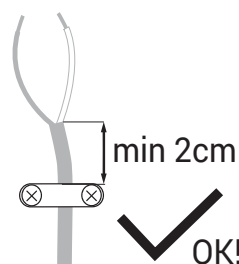

CANOPY A MINI

WARNING! THIS CANOPY IS DESIGNED TO WORK ONLY WITH CAMELEON CABLES, CAMELEON CABLE SWITCH AND CAMELEON SHADES. THE FIXTURE MAY ONLY BE INSTALLED AND CONNECTED BY PERSONS QUALIFIED FOR WORK WITH ELECTRICAL EQUIPMENT.

1

2

3

4a

4b

5