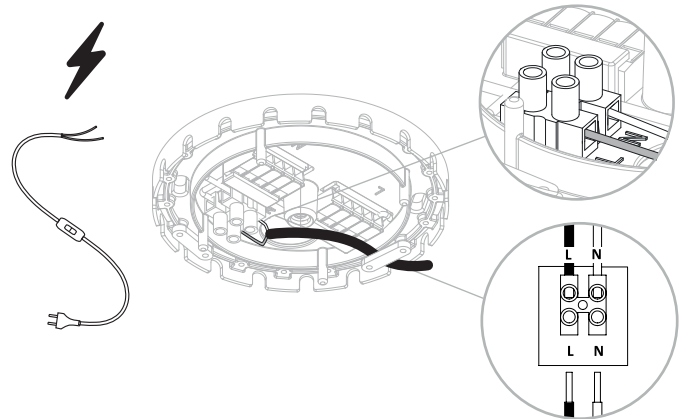

CANOPY A MINI

WARNING! THIS CANOPY IS DESIGNED TO WORK ONLY WITH CAMELEON CABLES, CAMELEON CABLE SWITCH AND CAMELEON SHADES. THE FIXTURE MAY ONLY BE INSTALLED AND CONNECTED BY PERSONS QUALIFIED FOR WORK WITH ELECTRICAL EQUIPMENT.

1

2

3

4a

4b

5

6

7