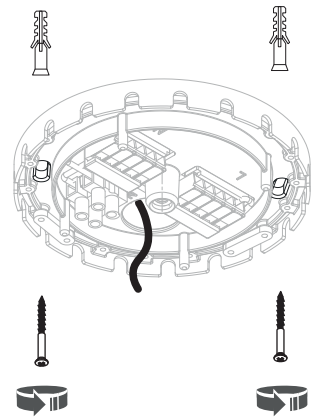

CANOPY A MINI

WARNING! THIS CANOPY IS DESIGNED TO WORK ONLY WITH CAMELEON CABLES, CAMELEON CABLE SWITCH AND CAMELEON SHADES. THE FIXTURE MAY ONLY BE INSTALLED AND CONNECTED BY PERSONS QUALIFIED FOR WORK WITH ELECTRICAL EQUIPMENT.

1

2

3

4a

4b

5