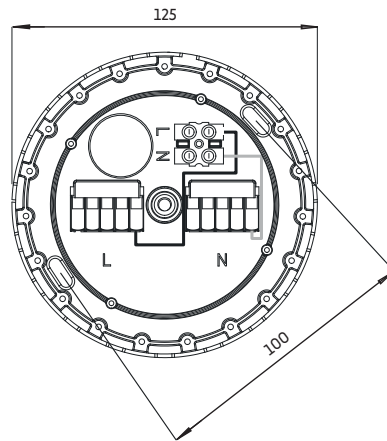

CANOPY A MINI

WARNING! THIS CANOPY IS DESIGNED TO WORK ONLY WITH CAMELEON CABLES, CAMELEON CABLE SWITCH AND CAMELEON SHADES. THE FIXTURE MAY ONLY BE INSTALLED AND CONNECTED BY PERSONS QUALIFIED FOR WORK WITH ELECTRICAL EQUIPMENT.

1

2

3

4a

4b

5