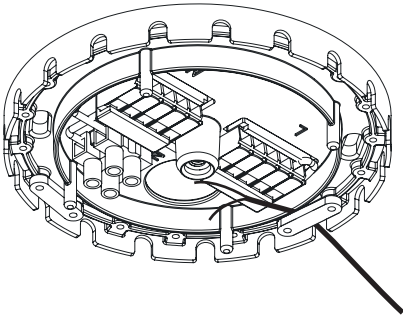

CANOPY A MINI

WARNING! THIS CANOPY IS DESIGNED TO WORK ONLY WITH CAMELEON CABLES, CAMELEON CABLE SWITCH AND CAMELEON SHADES. THE FIXTURE MAY ONLY BE INSTALLED AND CONNECTED BY PERSONS QUALIFIED FOR WORK WITH ELECTRICAL EQUIPMENT.

1

2

3

4a

4b

5

6

7