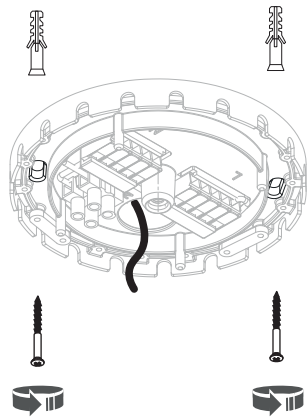

CANOPY A MINI

WARNING! THIS CANOPY IS DESIGNED TO WORK ONLY WITH CAMELEON CABLES, CAMELEON CABLE SWITCH AND CAMELEON SHADES. THE FIXTURE MAY ONLY BE INSTALLED AND CONNECTED BY PERSONS QUALIFIED FOR WORK WITH ELECTRICAL EQUIPMENT.

1

2

3

4a

4b

5