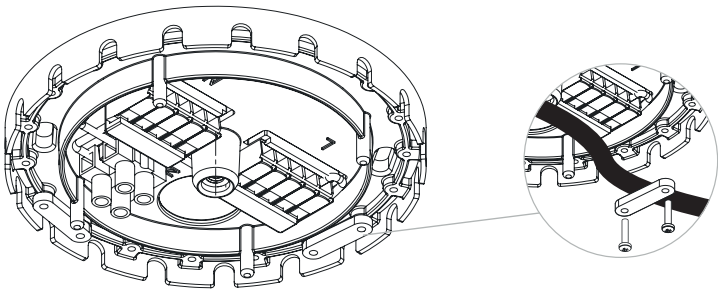

CANOPY A MINI

WARNING! THIS CANOPY IS DESIGNED TO WORK ONLY WITH CAMELEON CABLES, CAMELEON CABLE SWITCH AND CAMELEON SHADES. THE FIXTURE MAY ONLY BE INSTALLED AND CONNECTED BY PERSONS QUALIFIED FOR WORK WITH ELECTRICAL EQUIPMENT.

1

2

3

4a

4b

5

6

7