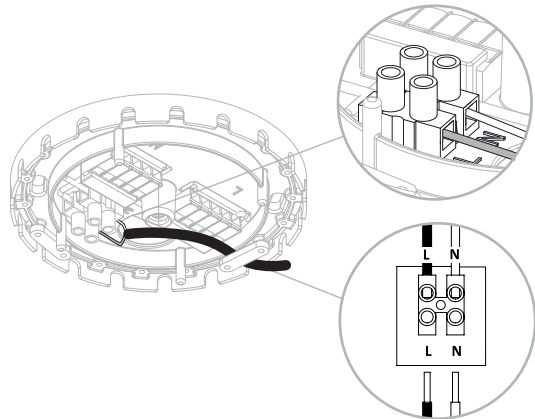

CANOPY A MINI

WARNING! THIS CANOPY IS DESIGNED TO WORK ONLY WITH CAMELEON CABLES, CAMELEON CABLE SWITCH AND CAMELEON SHADES. THE FIXTURE MAY ONLY BE INSTALLED AND CONNECTED BY PERSONS QUALIFIED FOR WORK WITH ELECTRICAL EQUIPMENT.

1

2

3

4a

4b

5