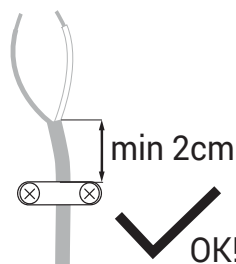

CANOPY A MINI

WARNING! THIS CANOPY IS DESIGNED TO WORK ONLY WITH CAMELEON CABLES, CAMELEON CABLE SWITCH AND CAMELEON SHADES. THE FIXTURE MAY ONLY BE INSTALLED AND CONNECTED BY PERSONS QUALIFIED FOR WORK WITH ELECTRICAL EQUIPMENT.

1

2

3

4a

4b

5