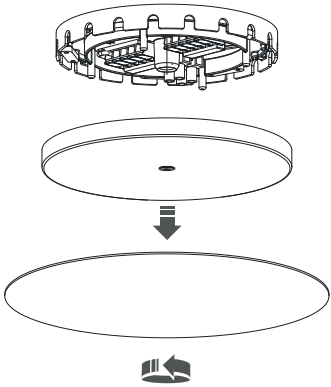

CANOPY A MINI

WARNING! THIS CANOPY IS DESIGNED TO WORK ONLY WITH CAMELEON CABLES, CAMELEON CABLE SWITCH AND CAMELEON SHADES. THE FIXTURE MAY ONLY BE INSTALLED AND CONNECTED BY PERSONS QUALIFIED FOR WORK WITH ELECTRICAL EQUIPMENT.

1