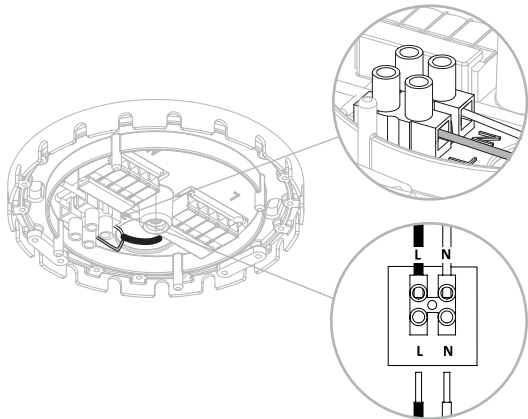

CANOPY A MINI

WARNING! THIS CANOPY IS DESIGNED TO WORK ONLY WITH CAMELEON CABLES, CAMELEON CABLE SWITCH AND CAMELEON SHADES. THE FIXTURE MAY ONLY BE INSTALLED AND CONNECTED BY PERSONS QUALIFIED FOR WORK WITH ELECTRICAL EQUIPMENT.

1

2

3

4a

4b

5

6

7