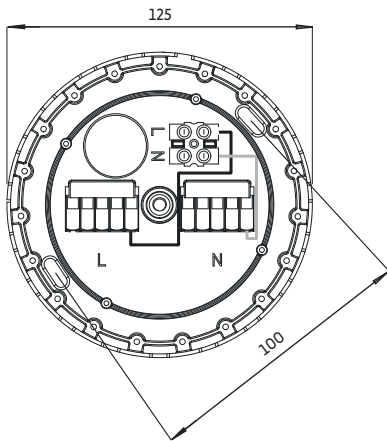

CANOPY A MINI

WARNING! THIS CANOPY IS DESIGNED TO WORK ONLY WITH CAMELEON CABLES, CAMELEON CABLE SWITCH AND CAMELEON SHADES. THE FIXTURE MAY ONLY BE INSTALLED AND CONNECTED BY PERSONS QUALIFIED FOR WORK WITH ELECTRICAL EQUIPMENT.

1

2

3

4a

4b

5