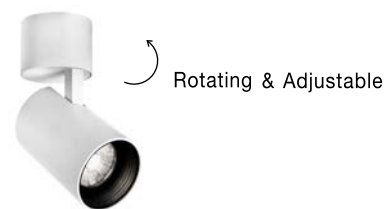

Adjustable

BERNARDO - 7409002

Sandy White Aluminium
LED GU10 1x10 Watt IP20
220-240 Volt Bulb Excluded
D: 6 H1: 11 H2: 29 cm

Adjustable

BERNARDO - 7409001

Sandy Black Aluminium
LED GU10 1x10 Watt IP20
220-240 Volt Bulb Excluded
D: 6 H1: 11 H2: 29 cm

Rotating & Adjustable

BERNARDO - 7404601

Sandy Black Aluminium
LED COB 13 Watt Cree
1140Lm 3000K IP20
CRI 90 Adjustable
Philips Driver
D: 5 H1: 14 H2: 28 cm

Rotating & Adjustable

BERNARDO - 7404602

Sandy White Aluminium
LED COB 13 Watt Cree
1140Lm 3000K IP20
CRI 90 Adjustable
Philips Driver
D: 5 H1: 14 H2: 28 cm

Rotating & Adjustable

MINIAIR - 9720101

Sandy White Aluminium
LED COB 10 Watt Cree
892Lm 3000K IP20
CRI 90 Adjustable
Eaglerise Driver
D: 6.3 H: 17 cm

Rotating & Adjustable

MINIAIR - 9720102

Sandy Black Aluminium
LED COB 10 Watt Cree
892Lm 3000K IP20
CRI 90 Adjustable
Eaglerise Driver
D: 6.3 H: 17 cm