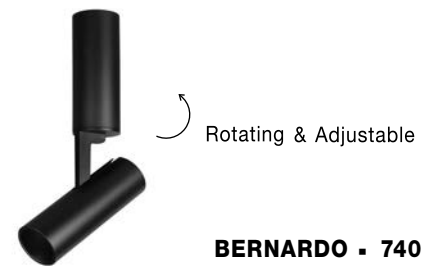

Adjustable

BERNARDO - 7409002

Sandy White Aluminium
LED GU10 1x10 Watt IP20
220-240 Volt Bulb Excluded
D: 6 H1: 11 H2: 29 cm

Adjustable

BERNARDO - 7409001

Sandy Black Aluminium
LED GU10 1x10 Watt IP20
220-240 Volt Bulb Excluded
D: 6 H1: 11 H2: 29 cm

Rotating & Adjustable

BERNARDO - 7404601

Sandy Black Aluminium
LED COB 13 Watt Cree
1140Lm 3000K IP20
CRI 90 Adjustable
Philips Driver
D: 5 H1: 14 H2: 28 cm

Rotating & Adjustable

BERNARDO - 7404602

Sandy White Aluminium
LED COB 13 Watt Cree
1140Lm 3000K IP20
CRI 90 Adjustable
Philips Driver
D: 5 H1: 14 H2: 28 cm

Rotating & Adjustable

MINIAIR - 9720101

Sandy White Aluminium
LED COB 10 Watt Cree
892Lm 3000K IP20
CRI 90 Adjustable
Eaglerise Driver
D: 6.3 H: 17 cm

Rotating & Adjustable

MINIAIR - 9720102

Sandy Black Aluminium
LED COB 10 Watt Cree
892Lm 3000K IP20
CRI 90 Adjustable
Eaglerise Driver
D: 6.3 H: 17 cm