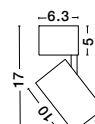

Rotating & Adjustable

BERNARDO - 7404601

Sandy Black Aluminium
LED COB 13 Watt Cree
1140Lm 3000K IP20
CRI 90 Adjustable
Philips Driver
D: 5 H1: 14 H2: 28 cm

Rotating & Adjustable

BERNARDO - 7404602

Sandy White Aluminium
LED COB 13 Watt Cree
1140Lm 3000K IP20
CRI 90 Adjustable
Philips Driver
D: 5 H1: 14 H2: 28 cm

Rotating & Adjustable

MINIAIR - 9720101

Sandy White Aluminium
LED COB 10 Watt Cree
892Lm 3000K IP20
CRI 90 Adjustable
Eaglerise Driver
D: 6.3 H: 17 cm

Rotating & Adjustable

MINIAIR - 9720102

Sandy Black Aluminium
LED COB 10 Watt Cree
892Lm 3000K IP20
CRI 90 Adjustable
Eaglerise Driver
D: 6.3 H: 17 cm