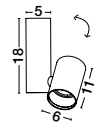

Adjustable

BERNARDO - 7409002

Sandy White Aluminium
LED GU10 1x10 Watt IP20
220-240 Volt Bulb Excluded
D: 6 H1: 11 H2: 29 cm

Adjustable

BERNARDO - 7409001

Sandy Black Aluminium
LED GU10 1x10 Watt IP20
220-240 Volt Bulb Excluded
D: 6 H1: 11 H2: 29 cm