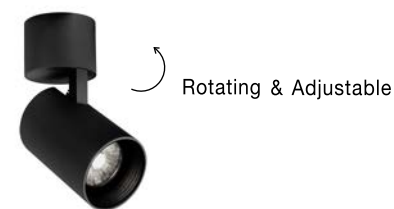

Adjustable

BERNARDO - 7409002

Sandy White Aluminium
LED GU10 1x10 Watt IP20
220-240 Volt Bulb Excluded
D: 6 H1: 11 H2: 29 cm

Adjustable

BERNARDO - 7409001

Sandy Black Aluminium
LED GU10 1x10 Watt IP20
220-240 Volt Bulb Excluded
D: 6 H1: 11 H2: 29 cm

Rotating & Adjustable

BERNARDO - 7404601

Sandy Black Aluminium
LED COB 13 Watt Cree
1140Lm 3000K IP20
CRI 90 Adjustable
Philips Driver
D: 5 H1: 14 H2: 28 cm

Rotating & Adjustable

BERNARDO - 7404602

Sandy White Aluminium
LED COB 13 Watt Cree
1140Lm 3000K IP20
CRI 90 Adjustable
Philips Driver
D: 5 H1: 14 H2: 28 cm

Rotating & Adjustable

MINIAIR - 9720101

Sandy White Aluminium
LED COB 10 Watt Cree
892Lm 3000K IP20
CRI 90 Adjustable
Eaglerise Driver
D: 6.3 H: 17 cm

Rotating & Adjustable

MINIAIR - 9720102

Sandy Black Aluminium
LED COB 10 Watt Cree
892Lm 3000K IP20
CRI 90 Adjustable
Eaglerise Driver
D: 6.3 H: 17 cm