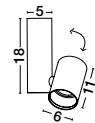

Adjustable

BERNARDO - 7409002

Sandy White Aluminium
LED GU10 1x10 Watt IP20
220-240 Volt Bulb Excluded
D: 6 H1: 11 H2: 29 cm

Adjustable

BERNARDO - 7409001

Sandy Black Aluminium
LED GU10 1x10 Watt IP20
220-240 Volt Bulb Excluded
D: 6 H1: 11 H2: 29 cm