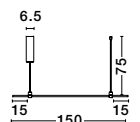

GRAMMI 04 | 9028750

Magnetic Tubular Structure
Satin Gold Aluminium IP20
Included Driver 60 Watt
AC220-240V Output 24V DC
L: 150 H: 75 cm