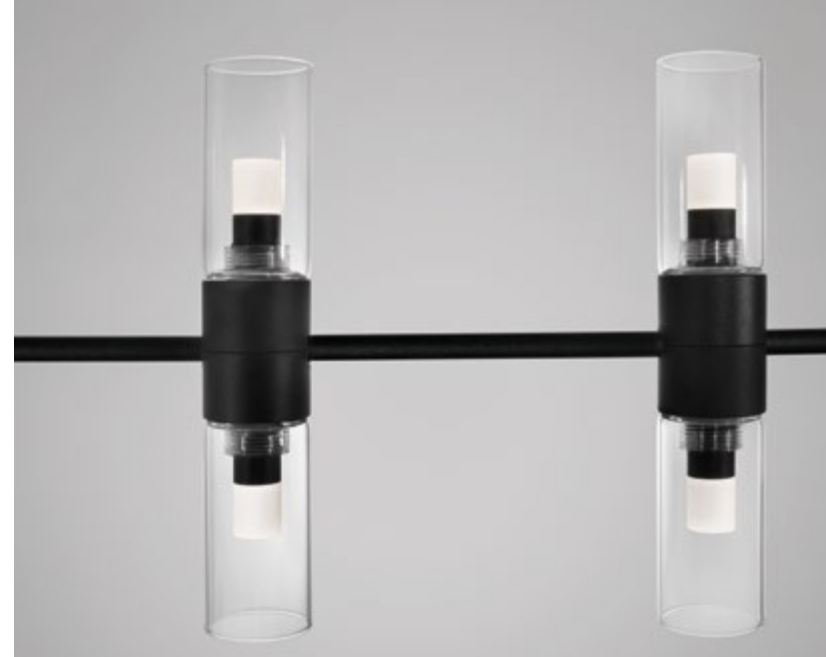

CRI 90

Photo	Code	Material	Watt	Volt	LED Chip	Dimension (cm)	Lumen	CRI	UGR	Beam Angle	Kelvin	Protection	Adj.	Driver Included	Dim.	Class
	9090290	Satin Gold Alum. & Glass	5W	DC24V	Philips	D: 12 H: 14	220Lm	>90	<18	120°	3000K	IP20	X	X	X	III
	9090291	Sandy Black Alum. & Glass	5W	DC24V	Philips	D: 12 H: 14	220Lm	>90	<18	120°	3000K	IP20	X	X	X	III
	9090289	Sandy Black Alum. & Glass	8W	DC24V	Philips	D: 5 H: 27	400Lm	>90	<18	120°	3000K	IP20	X	X	X	III
	9090288	Satin Gold Alum. & Glass	8W	DC24V	Philips	D: 5 H: 27	400Lm	>90	<18	120°	3000K	IP20	X	X	X	III
	9090284	Satin Gold Alum. & Glass	5W	DC24V	Osram	D: 10 H: 14	380Lm	>90	<18	120°	3000K	IP20	X	X	X	III
	9090283	Sandy Black Alum. & Glass	5W	DC24V	Osram	D: 10 H: 14	380Lm	>90	<18	120°	3000K	IP20	X	X	X	III