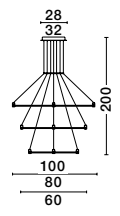

DION | 9028803

Magnetic Circular Structure
Satin Gold Aluminium IP20
Included Driver 350 Watt
AC220-240V Output 24V DC
D1: 100 D2: 80 D3: 60 H: 200 cm