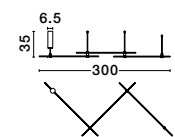

CRON | 9028310

Magnetic Tubular Structure
Satin Gold Aluminium IP20
Included Driver 100 Watt
AC220-240V Output 24V DC
L: 300 H: 35 cm