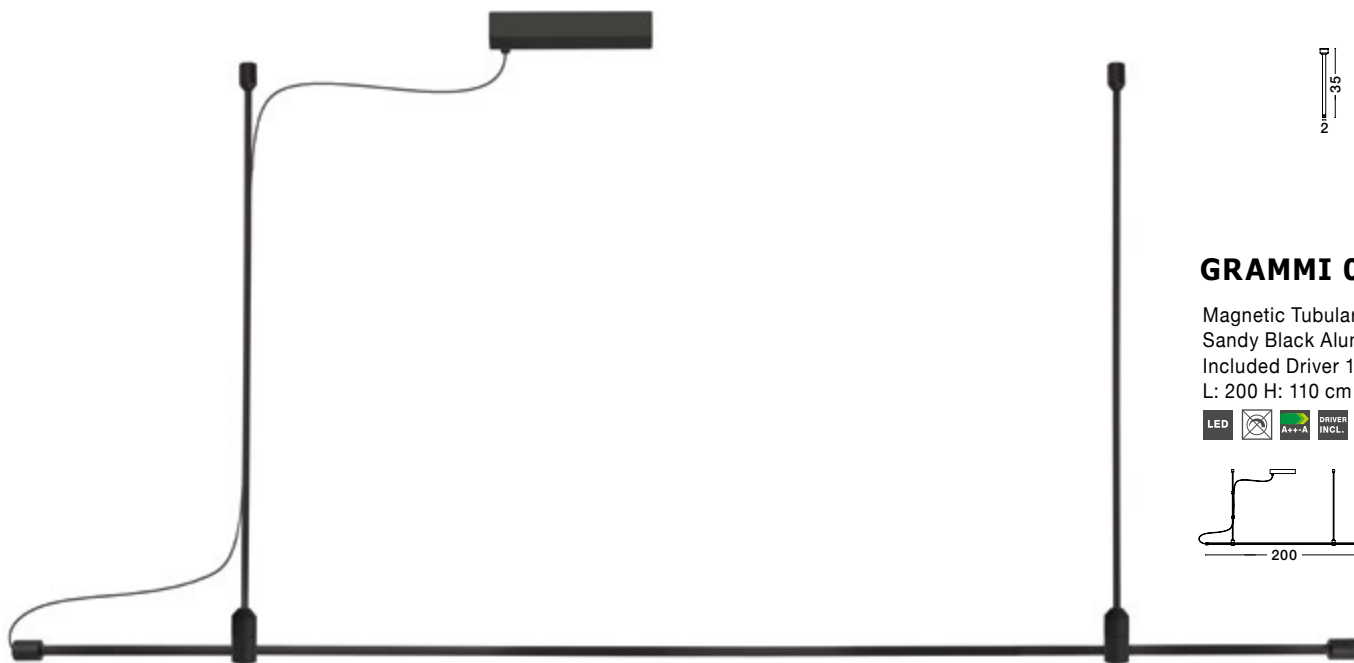

GRAMMI 02 | 9180564

Magnetic Tubular Structure
Sandy Black Aluminium IP20
Included Driver 100 Watt AC85-265V
L: 200 H: 110 cm