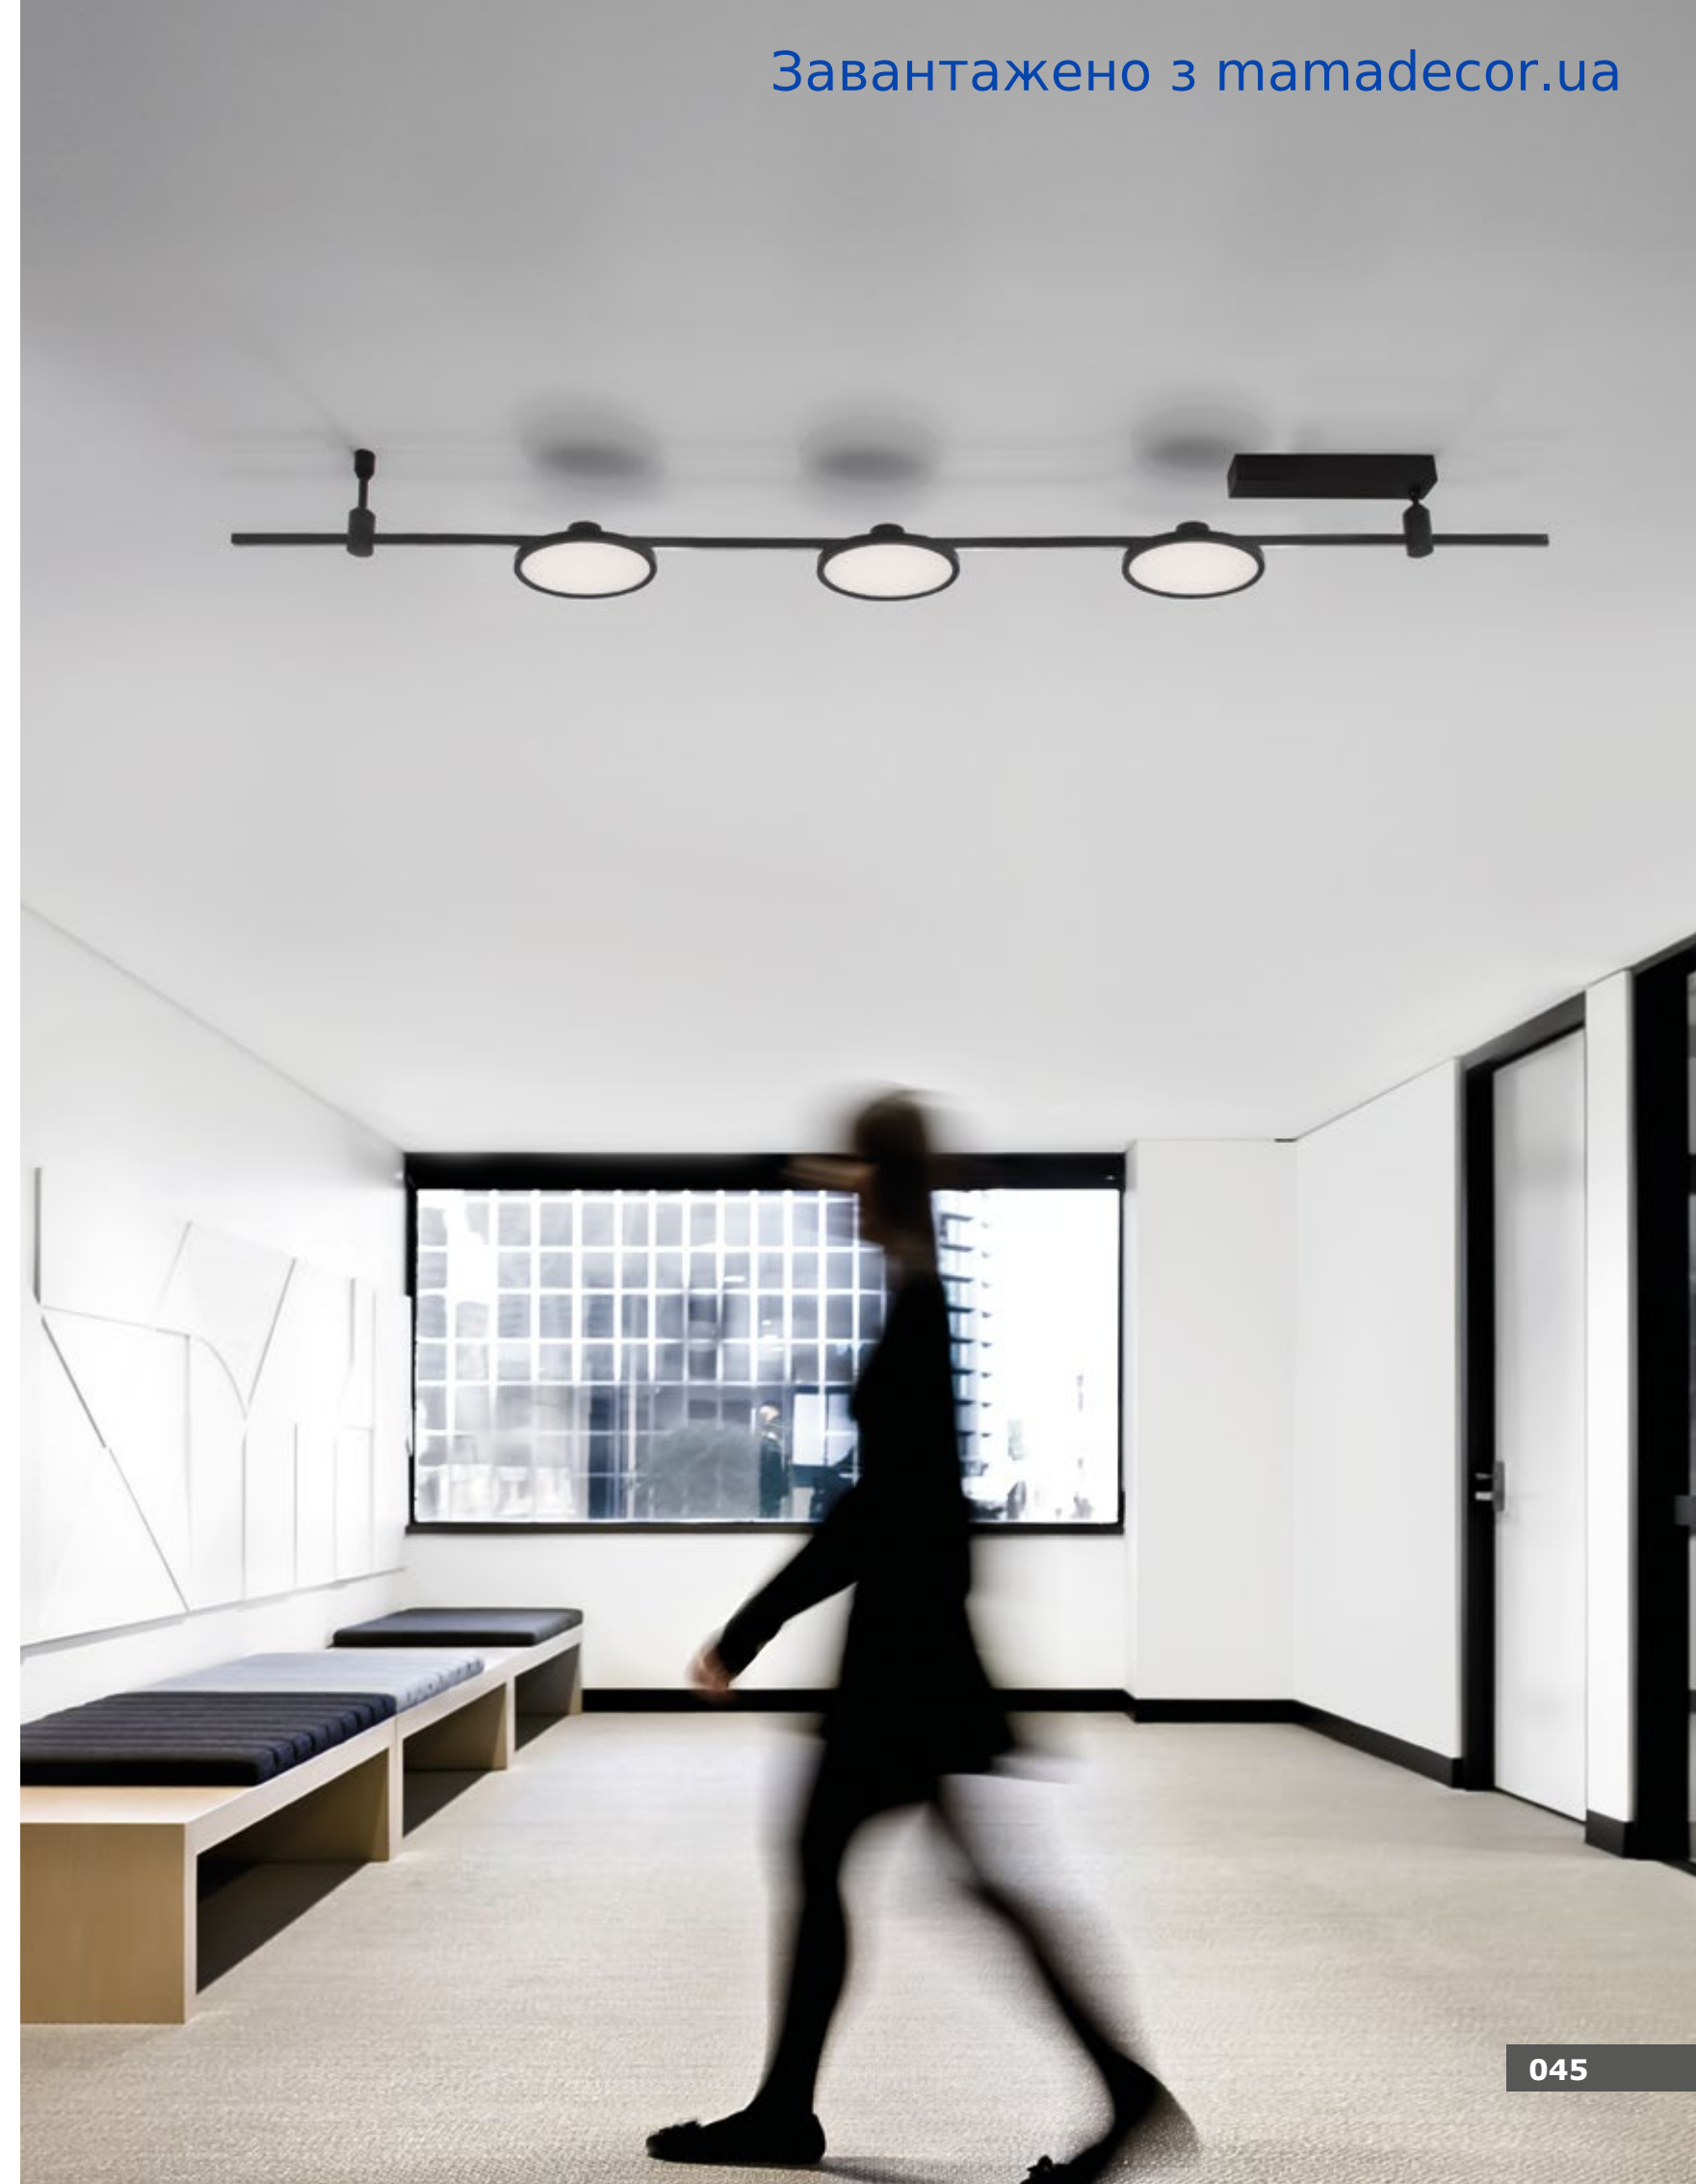

**FOR SIX LINES ORDER:**  
9180120 + 9180121  
9180123 + 9180121  
9180123 + 9180122

CHOOSE  
YOUR  
ACCESSORY

CRI  
90

**LIBO** | 9180006  
6W · 3000K

**LIBO** | 9180015  
15W · 3000K

Photo	Code	Material	Watt	Volt	LED Chip	Dimension (cm)	Lumen	CRI	UGR	Beam Angle	Kelvin	Protection	Adj.	Driver Included	Dim.	Class
	9180006	Sandy Black Aluminium	6W	DC24V	Osram	D: 16 H: 6	300Lm	>90	<14	120°	3000K	IP20	X	X	X	III
	9180015	Sandy Black Aluminium	15W	DC24V	Osram	D: 16 H: 6	900Lm	>90	<18	120°	3000K	IP20	X	X	X	III