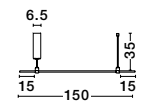

GRAMMI 03 | 9028348