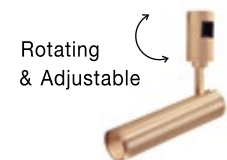

Photo	Code	Material	Watt	Volt	LED Chip	Dimension (cm)	Lumen	CRI	UGR	Beam Angle	Kelvin	Protection	Adj.	Driver Included	Dim.	Class
	9090293	Sandy Black Aluminium	10W	DC24V	Osram	L:25 W:2.6 H:4.4	430Lm	>90	<18	120°	3000K	IP20	X	X	X	III
	9090292	Satin Gold Aluminium	10W	DC24V	Osram	L:25 W:2.6 H:4.4	430Lm	>90	<18	120°	3000K	IP20	X	X	X	III
	9090285	Sandy Black Aluminium	5W	DC24V	Osram	D:6 H:10.6	300Lm	>90	<18	120°	3000K	IP20	X	X	X	III
	9090286	Satin Gold Aluminium	5W	DC24V	Osram	D:6 H:10.6	300Lm	>90	<18	120°	3000K	IP20	X	X	X	III
	9180561	Sandy Black Aluminium	5W	DC24V	Philips	D:3 H:14.9	300Lm	>90	<18	120°	3000K	IP20	X	X	X	III
	9090281	Satin Gold Aluminium	5W	DC24V	Philips	D:3 H:14.9	300Lm	>90	<18	120°	3000K	IP20	X	X	X	III
	9180562	Sandy Black Aluminium	5W	DC24V	Cree	D:3.2 H:13.5	330Lm	>90	<14	35°	3000K	IP20	✓	X	X	III
	9090282	Satin Gold Aluminium	5W	DC24V	Cree	D:3.2 H:13.5	330Lm	>90	<14	35°	3000K	IP20	✓	X	X	III