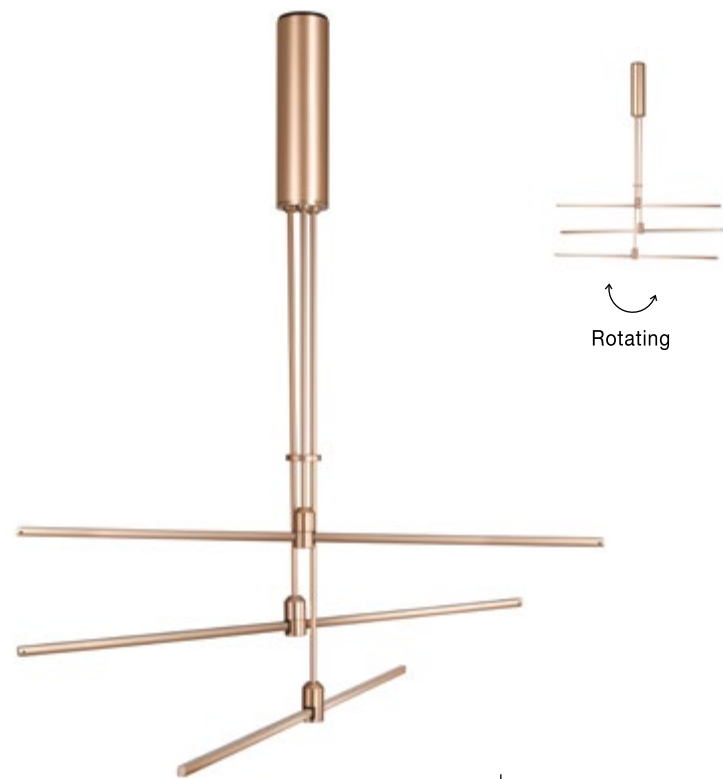

---

MAGNETIC  
DECORATIVE LIGHTING  
SYSTEMS

**DION | 9028803**

Magnetic Circular Structure  
Satin Gold Aluminium IP20  
Included Driver 350 Watt  
AC220-240V Output 24V DC  
D1: 100 D2: 80 D3: 60 H: 200 cm

**DION | 9028800**

Magnetic Circular Structure  
Satin Gold Aluminium IP20  
Included Driver 200 Watt  
AC220-240V Output 24V DC  
D1: 80 D2: 60 H: 150 cm

EASY  
INSTALLATION  
UP  
DOWN

**DION | 9028600**

Magnetic Circular Structure  
Satin Gold Aluminium IP20  
Included Driver 60 Watt  
AC220-240V Output 24V DC  
D: 60 H: 120 cm

**DION | 9028923**

Magnetic Circular Structure  
Sandy Black Aluminium IP20  
Included Driver 350 Watt  
AC220-240V Output 24V DC  
D1: 100 D2: 80 D3: 60 H: 200 cm

**DION | 9028922**

Magnetic Circular Structure  
Sandy Black Aluminium IP20  
Included Driver 200 Watt  
AC220-240V Output 24V DC  
D1: 80 D2: 60 H: 150 cm

**DION | 9028921**

Magnetic Circular Structure  
Sandy Black Aluminium IP20  
Included Driver 60 Watt  
AC220-240V Output 24V DC  
D: 60 H: 120 cm