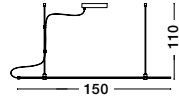

IF 110cm
IS NOT
COMPATIBLE
FOR YOU
WE HAVE ALSO
35cm & 70cm
TUBE

GRAMMI 01 | 9180563

Magnetic Tubular Structure
Sandy Black Aluminium IP20
Included Driver 60 Watt AC85-265V
L: 150 H: 110 cm

ZED | 9980751

Sandy Black Aluminium
Tube
D: 2 H: 70 cm

ZED | 9980752

Sandy Black Aluminium
Tube
D: 2 H: 35 cm

GRAMMI 02 | 9180564

Magnetic Tubular Structure
Sandy Black Aluminium IP20
Included Driver 100 Watt AC85-265V
L: 200 H: 110 cm