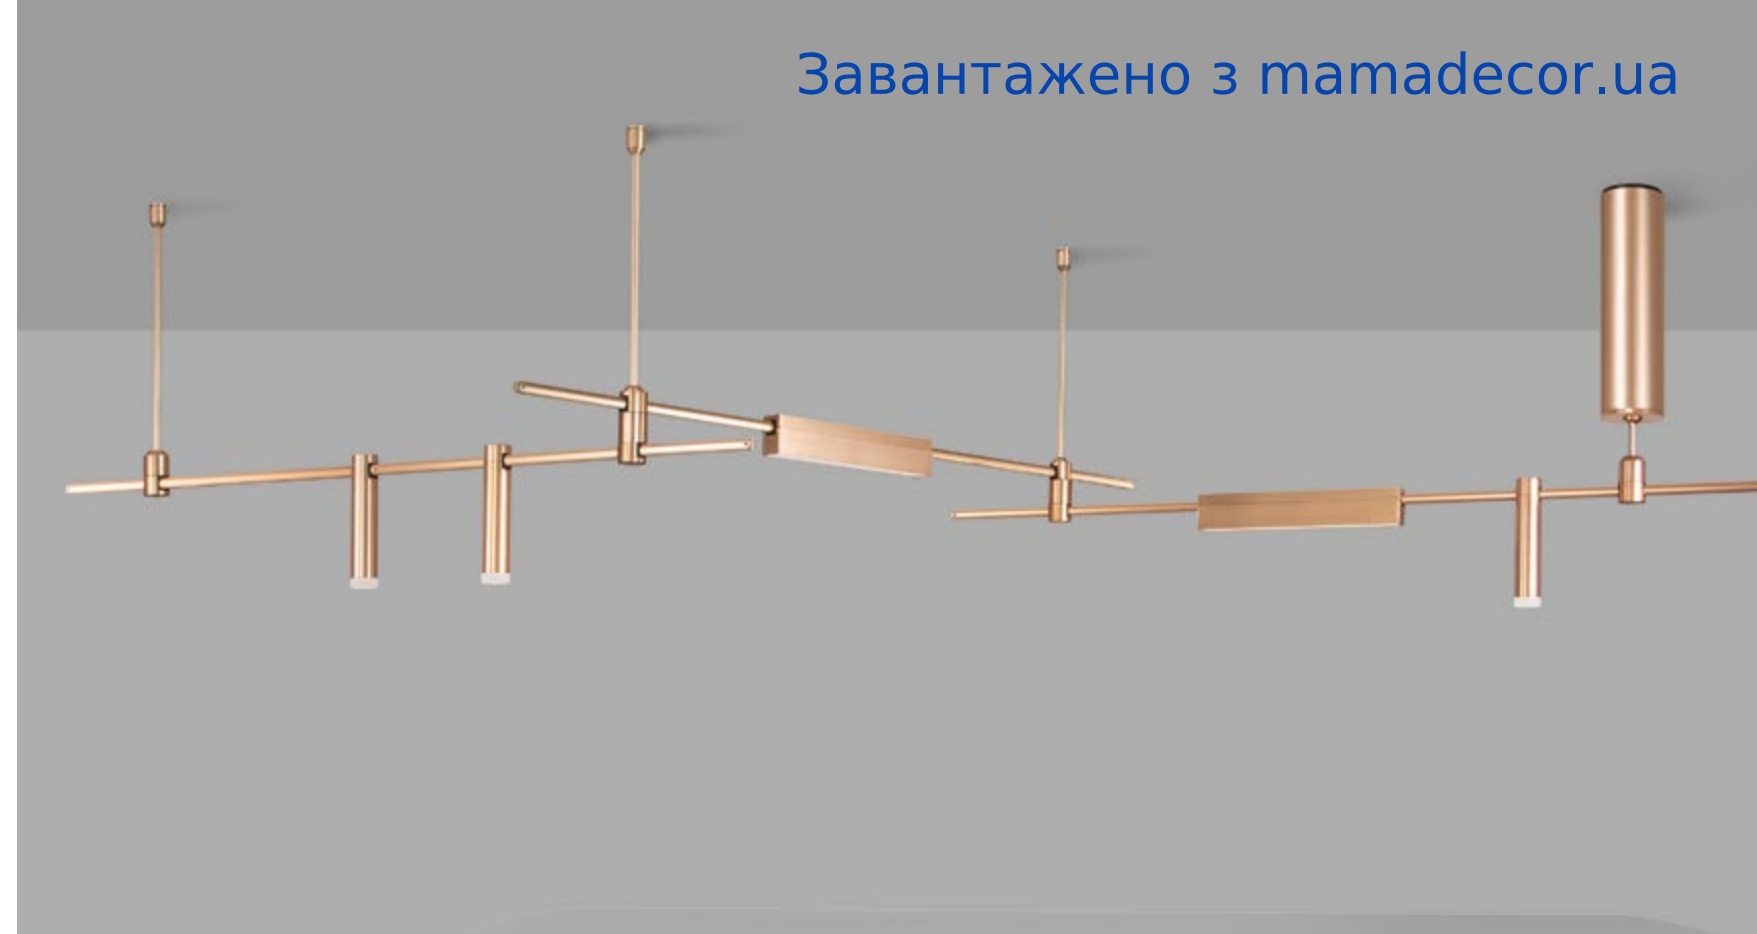

---

MAGNETIC  
DECORATIVE LIGHTING  
SYSTEMS

**DION | 9028803**

Magnetic Circular Structure  
Satin Gold Aluminium IP20  
Included Driver 350 Watt  
AC220-240V Output 24V DC  
D1: 100 D2: 80 D3: 60 H: 200 cm

**DION | 9028800**

Magnetic Circular Structure  
Satin Gold Aluminium IP20  
Included Driver 200 Watt  
AC220-240V Output 24V DC  
D1: 80 D2: 60 H: 150 cm

EASY  
INSTALLATION  
UP  
DOWN

**DION | 9028600**

**ZED | 9980751**

Sandy Black Aluminium  
Tube  
D: 2 H: 70 cm

**ZED | 9980752**

Sandy Black Aluminium  
Tube  
D: 2 H: 35 cm

**GRAMMI 02 | 9180564**

Magnetic Tubular Structure  
Sandy Black Aluminium IP20  
Included Driver 100 Watt AC85-265V  
L: 200 H: 110 cm

**CRON | 9028310**

Magnetic Tubular Structure  
Satin Gold Aluminium IP20  
Included Driver 100 Watt  
AC220-240V Output 24V DC  
L: 300 H: 35 cm

**CRON | 9028311**

Magnetic Tubular Structure  
Sandy Black Aluminium IP20  
Included Driver 100 Watt  
AC220-240V Output 24V DC  
L: 300 H: 35 cm