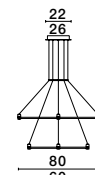

DION | 9028922

Magnetic Circular Structure
Sandy Black Aluminium IP20
Included Driver 200 Watt
AC220-240V Output 24V DC
D1: 80 D2: 60 H: 150 cm