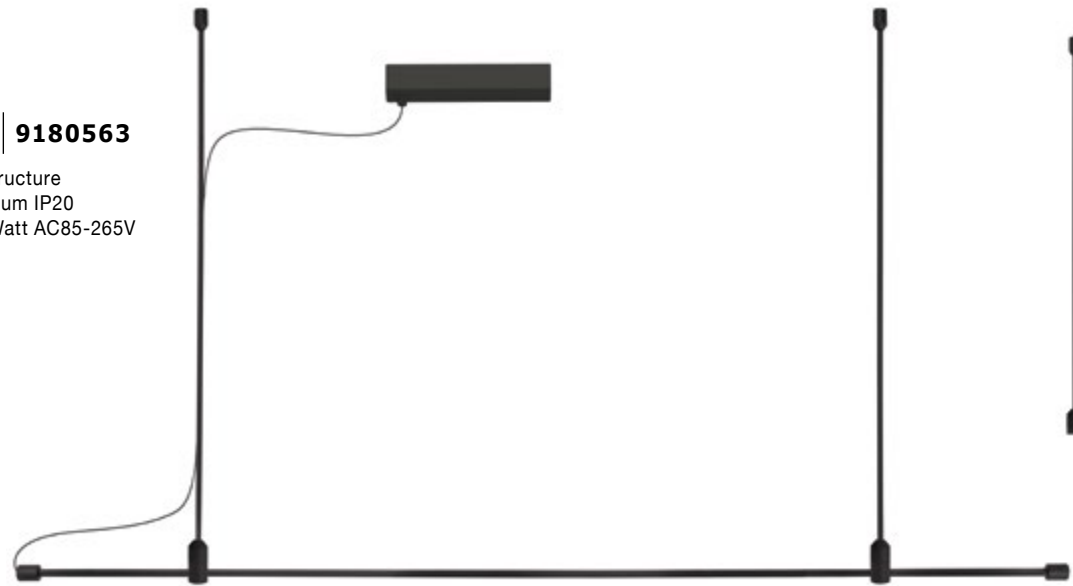

GRAMMI 01 | 9180563

Magnetic Tubular Structure
Sandy Black Aluminium IP20
Included Driver 60 Watt AC85-265V
L: 150 H: 110 cm