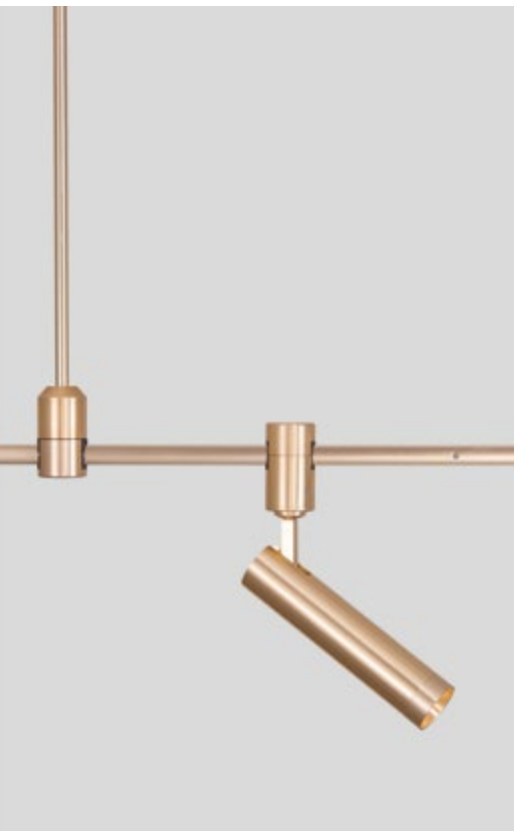

CRI 90

Photo	Code	Material	Watt	Volt	LED Chip	Dimension (cm)	Lumen	CRI	UGR	Beam Angle	Kelvin	Protection	Adj.	Driver Included	Dim.	Class
	9090293	Sandy Black Aluminium	10W	DC24V	Osram	L:25 W:2.6 H:4.4	430Lm	>90	<18	120°	3000K	IP20	X	X	X	III
	9090292	Satin Gold Aluminium	10W	DC24V	Osram	L:25 W:2.6 H:4.4	430Lm	>90	<18	120°	3000K	IP20	X	X	X	III
	9090285	Sandy Black Aluminium	5W	DC24V	Osram	D:6 H:10.6	300Lm	>90	<18	120°	3000K	IP20	X	X	X	III
	9090286	Satin Gold Aluminium	5W	DC24V	Osram	D:6 H:10.6	300Lm	>90	<18	120°	3000K	IP20	X	X	X	III
	9180561	Sandy Black Aluminium	5W	DC24V	Philips	D:3 H:14.9	300Lm	>90	<18	120°	3000K	IP20	X	X	X	III
	9090281	Satin Gold Aluminium	5W	DC24V	Philips	D:3 H:14.9	300Lm	>90	<18	120°	3000K	IP20	X	X	X	III
	9180562	Sandy Black Aluminium	5W	DC24V	Cree	D:3.2 H:13.5	330Lm	>90	<14	35°	3000K	IP20	✓	X	X	III
	9090282	Satin Gold Aluminium	5W	DC24V	Cree	D:3.2 H:13.5	330Lm	>90	<14	35°	3000K	IP20	✓	X	X	III