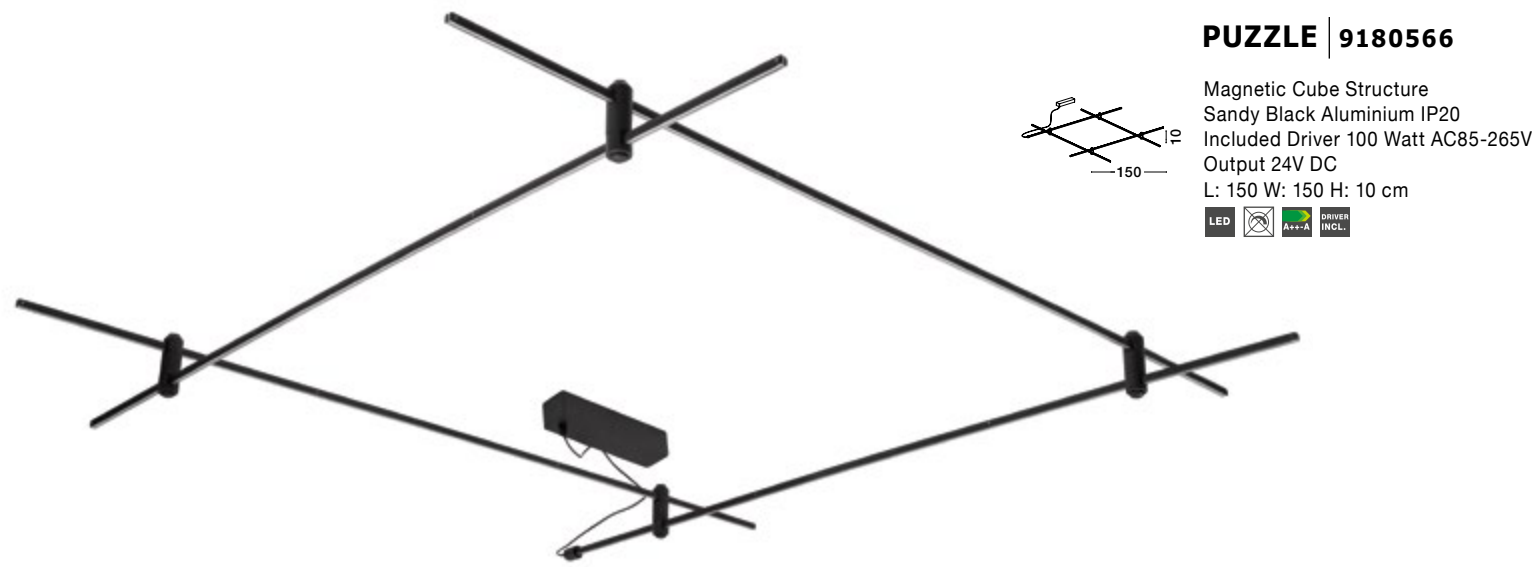

HOW IT WORKS

CHOOSE YOUR MAGNETIC ACCESSORIES

IF YOU WANT TO COMBINE MORE THAN ONE 'PUZZLES' USE 'PLUS 9180569'

TO ADJUST THE HEIGHT CHOOSE 'ZED' 9180567 OR 9180568 OR 9980570