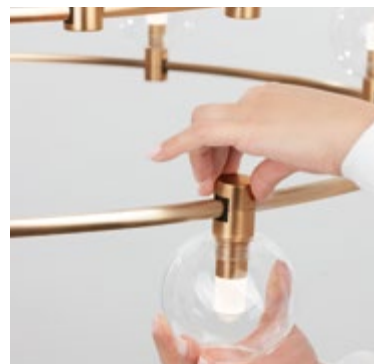

DION | 9028800

Magnetic Circular Structure
Satin Gold Aluminium IP20
Included Driver 200 Watt
AC220-240V Output 24V DC
D1: 80 D2: 60 H: 150 cm

EASY
INSTALLATION
UP
DOWN

DION | 9028600

Magnetic Circular Structure
Satin Gold Aluminium IP20
Included Driver 60 Watt
AC220-240V Output 24V DC
D: 60 H: 120 cm