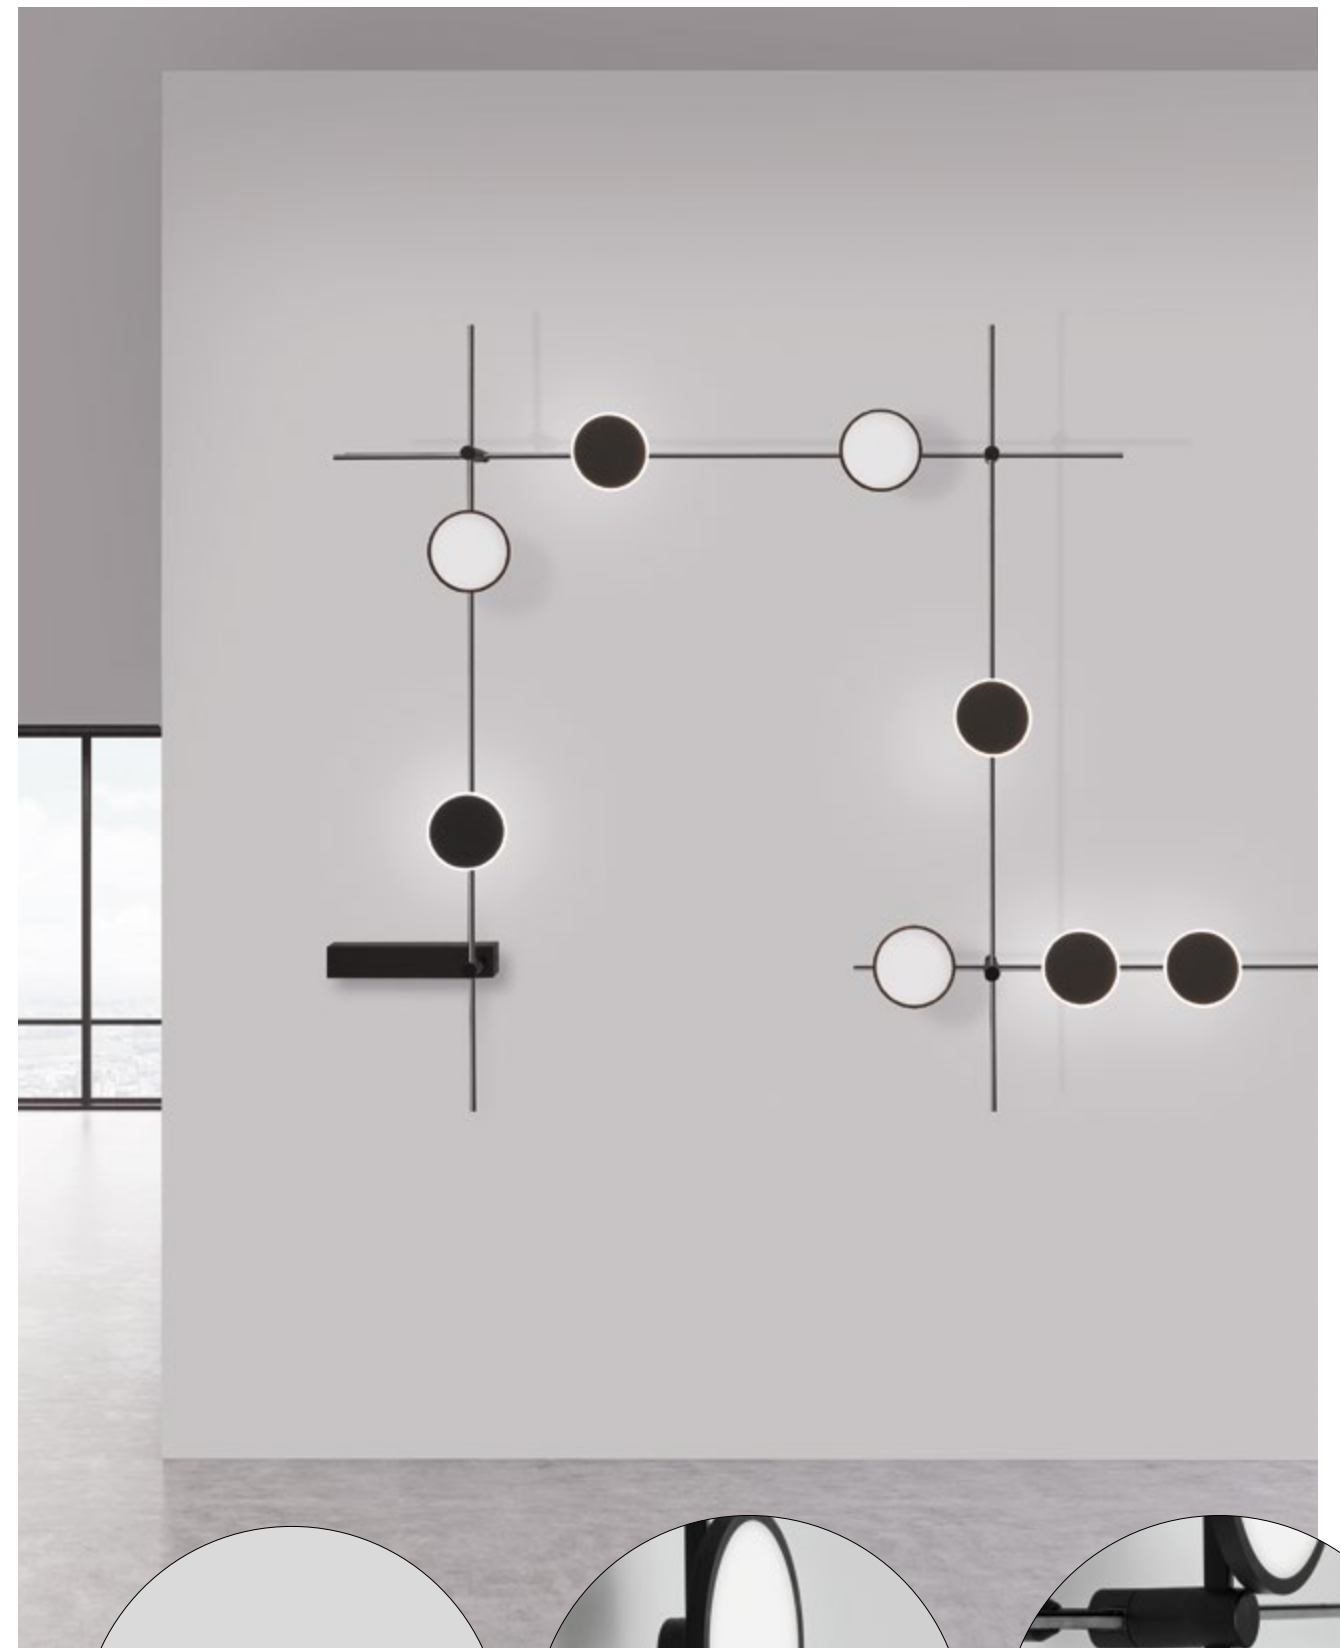

WALL MAGNETIC DECORATIVE
& ACCESSORIES