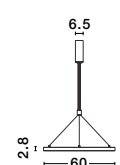

DION | 9028921

Magnetic Circular Structure
Sandy Black Aluminium IP20
Included Driver 60 Watt
AC220-240V Output 24V DC
D: 60 H: 120 cm