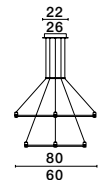

DION | 9028803

Magnetic Circular Structure
Satin Gold Aluminium IP20
Included Driver 350 Watt
AC220-240V Output 24V DC
D1: 100 D2: 80 D3: 60 H: 200 cm

DION | 9028800

Magnetic Circular Structure
Satin Gold Aluminium IP20
Included Driver 200 Watt
AC220-240V Output 24V DC
D1: 80 D2: 60 H: 150 cm

EASY
INSTALLATION
UP
DOWN

DION | 9028600

Magnetic Circular Structure
Satin Gold Aluminium IP20
Included Driver 60 Watt
AC220-240V Output 24V DC
D: 60 H: 120 cm