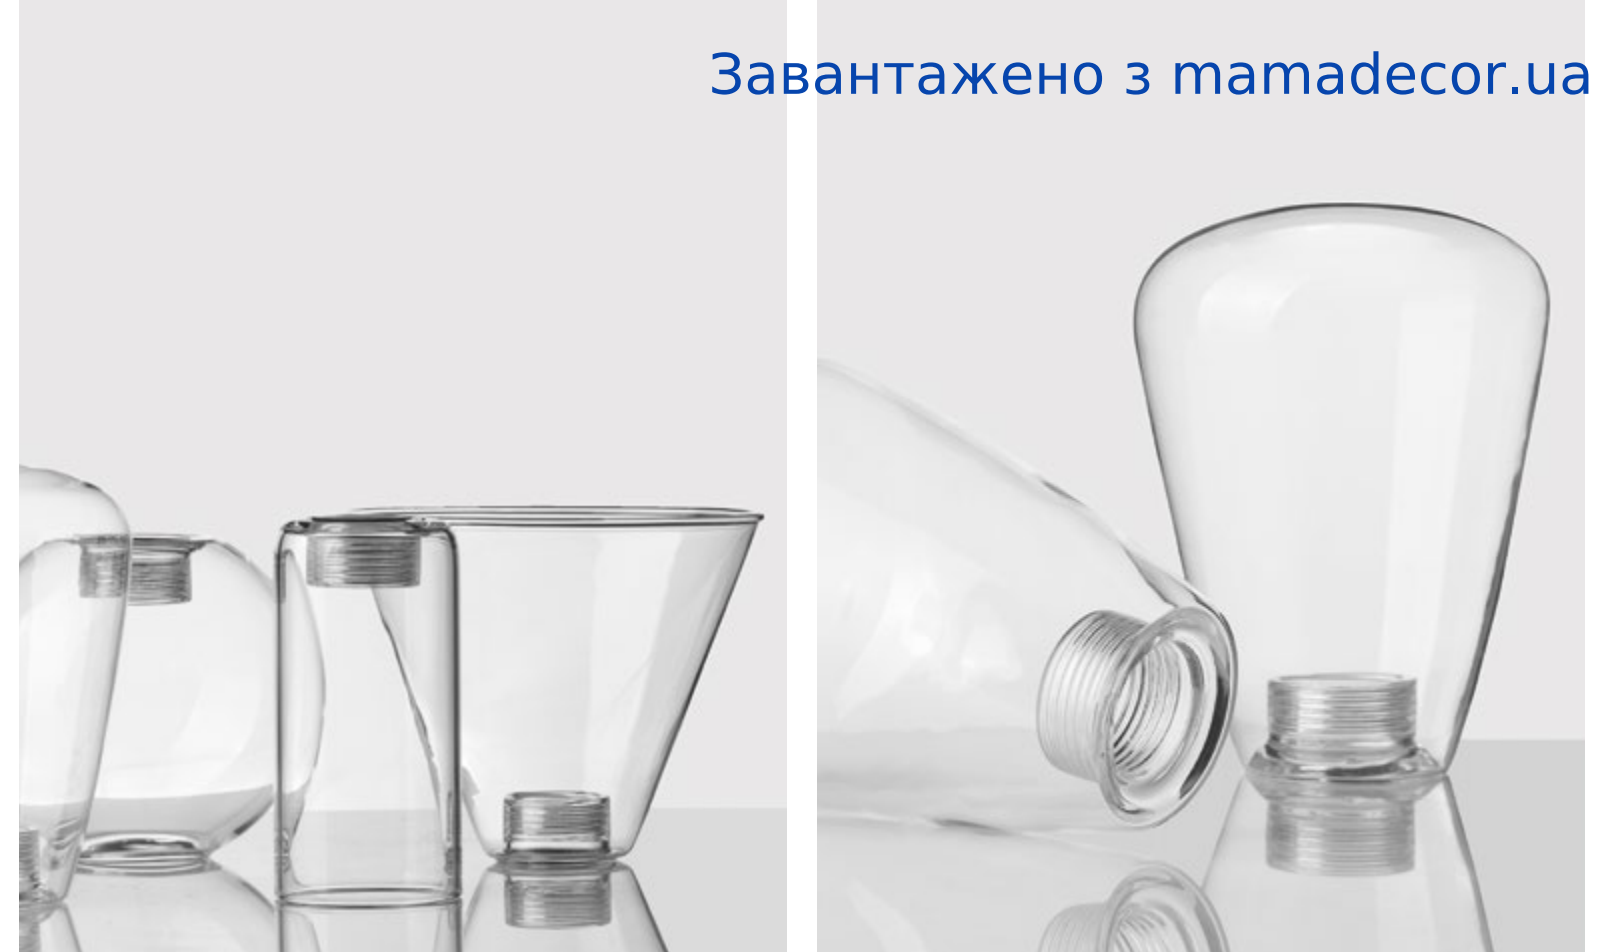

TO ADJUST THE HEIGHT CHOOSE 'ZED' 9180567 OR 9180568 OR 9980570

MAGNETIC DECORATIVE  
ACCESSORIES

ONE SOURCE  
OF LIGHT  
MANY  
DIFFERENT  
ACCESSORIES

CRI  
90

JUST KEEP THE 9028801 OR 9028924 AND PICK THE GLASS YOU NEED