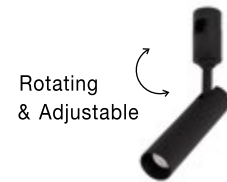

CRI 90

Photo	Code	Material	Watt	Volt	LED Chip	Dimension (cm)	Lumen	CRI	UGR	Beam Angle	Kelvin	Protection	Adj.	Driver Included	Dim.	Class
	9090293	Sandy Black Aluminium	10W	DC24V	Osram	L:25 W:2.6 H:4.4	430Lm	>90	<18	120°	3000K	IP20	X	X	X	III
	9090292	Satin Gold Aluminium	10W	DC24V	Osram	L:25 W:2.6 H:4.4	430Lm	>90	<18	120°	3000K	IP20	X	X	X	III
	9090285	Sandy Black Aluminium	5W	DC24V	Osram	D:6 H:10.6	300Lm	>90	<18	120°	3000K	IP20	X	X	X	III
	9090286	Satin Gold Aluminium	5W	DC24V	Osram	D:6 H:10.6	300Lm	>90	<18	120°	3000K	IP20	X	X	X	III
	9180561	Sandy Black Aluminium	5W	DC24V	Philips	D:3 H:14.9	300Lm	>90	<18	120°	3000K	IP20	X	X	X	III
	9090281	Satin Gold Aluminium	5W	DC24V	Philips	D:3 H:14.9	300Lm	>90	<18	120°	3000K	IP20	X	X	X	III
	9180562	Sandy Black Aluminium	5W	DC24V	Cree	D:3.2 H:13.5	330Lm	>90	<14	35°	3000K	IP20	✓	X	X	III
	9090282	Satin Gold Aluminium	5W	DC24V	Cree	D:3.2 H:13.5	330Lm	>90	<14	35°	3000K	IP20	✓	X	X	III