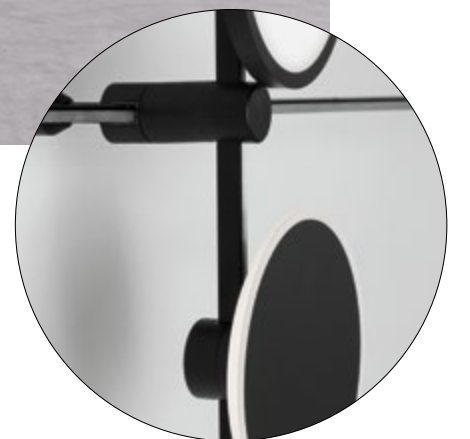

WALL MAGNETIC DECORATIVE
& ACCESSORIES