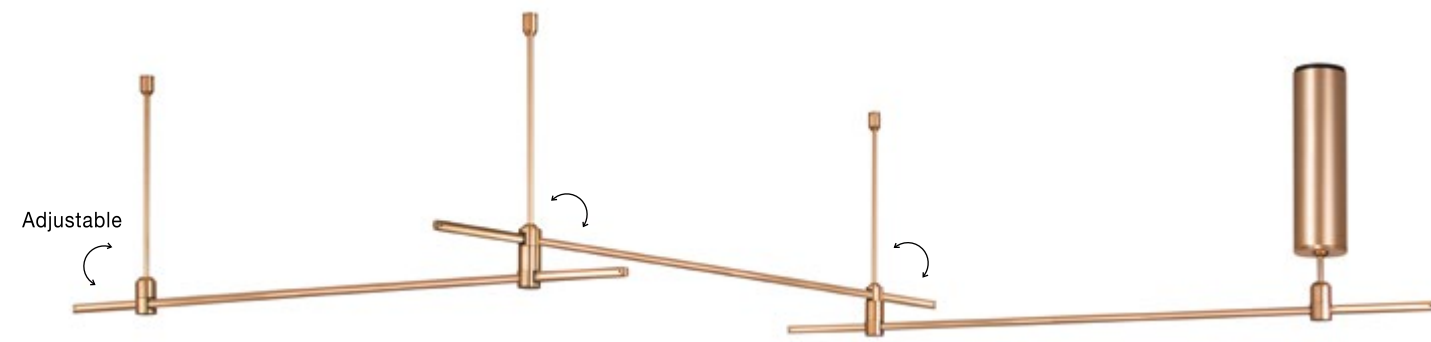

CRON | 9028310

Magnetic Tubular Structure
Satin Gold Aluminium IP20
Included Driver 100 Watt
AC220-240V Output 24V DC
L: 300 H: 35 cm