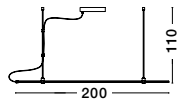

GRAMMI 02 | 9180564

Magnetic Tubular Structure
Sandy Black Aluminium IP20
Included Driver 100 Watt AC85-265V
L: 200 H: 110 cm