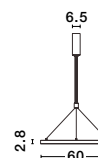

DION | 9028800

Magnetic Circular Structure
Satin Gold Aluminium IP20
Included Driver 200 Watt
AC220-240V Output 24V DC
D1: 80 D2: 60 H: 150 cm

EASY
INSTALLATION
UP
DOWN

DION | 9028600

Magnetic Circular Structure
Satin Gold Aluminium IP20
Included Driver 60 Watt
AC220-240V Output 24V DC
D: 60 H: 120 cm