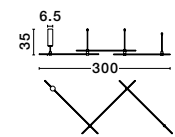

CRON | 9028311

Magnetic Tubular Structure
Sandy Black Aluminium IP20
Included Driver 100 Watt
AC220-240V Output 24V DC
L: 300 H: 35 cm