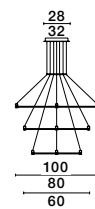

DION | 9028923

Magnetic Circular Structure
Sandy Black Aluminium IP20
Included Driver 350 Watt
AC220-240V Output 24V DC
D1: 100 D2: 80 D3: 60 H: 200 cm