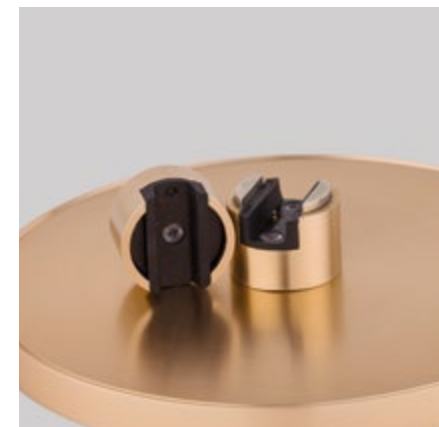

TO ADJUST THE HEIGHT CHOOSE 'ZED' 9180567 OR 9180568 OR 9980570

MAGNETIC DECORATIVE  
ACCESSORIES

ONE SOURCE  
OF LIGHT  
MANY  
DIFFERENT  
ACCESSORIES

CRI  
90

JUST KEEP THE 9028801 OR 9028924 AND PICK THE GLASS YOU NEED