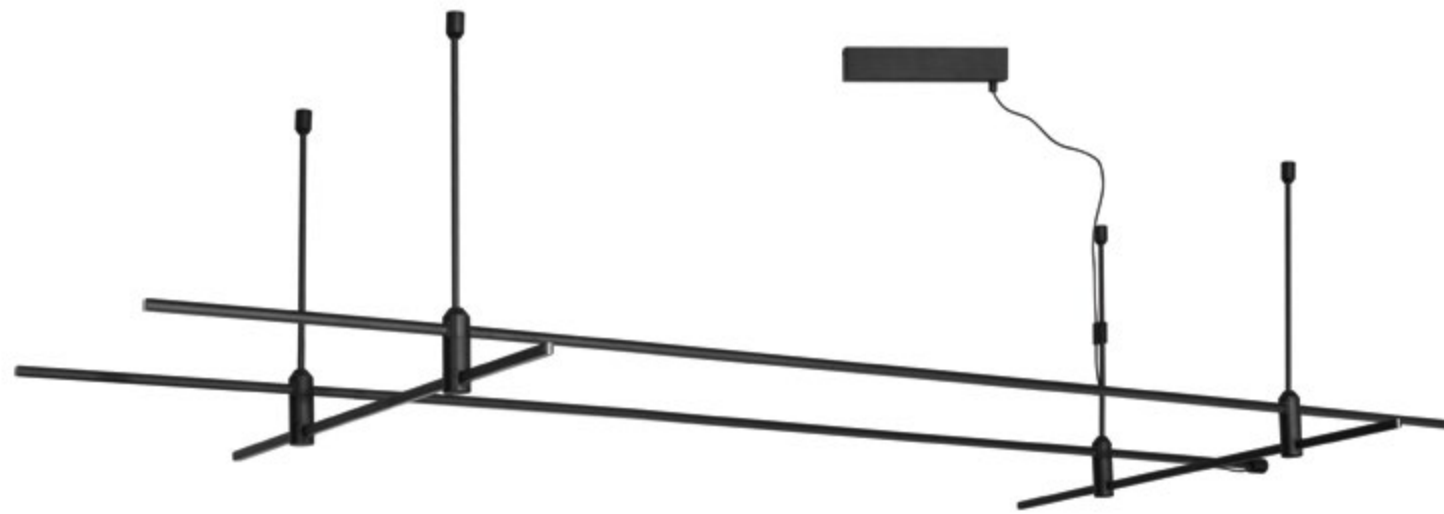

---

MAGNETIC  
DECORATIVE LIGHTING  
SYSTEMS

**DION | 9028803**

Magnetic Circular Structure  
Satin Gold Aluminium IP20  
Included Driver 350 Watt  
AC220-240V Output 24V DC  
D1: 100 D2: 80 D3: 60 H: 200 cm

**DION | 9028800**

Magnetic Circular Structure  
Satin Gold Aluminium IP20  
Included Driver 200 Watt  
AC220-240V Output 24V DC  
D1: 80 D2: 60 H: 150 cm

EASY  
INSTALLATION  
UP  
DOWN

**DION | 9028600**

**CRON | 9028310**

Magnetic Tubular Structure  
Satin Gold Aluminium IP20  
Included Driver 100 Watt  
AC220-240V Output 24V DC  
L: 300 H: 35 cm

**CRON | 9028311**

Magnetic Tubular Structure  
Sandy Black Aluminium IP20  
Included Driver 100 Watt  
AC220-240V Output 24V DC  
L: 300 H: 35 cm

**CRIMSON | 9190800**

Magnetic Tubular Structure  
Sandy Black Aluminium IP20  
Included Driver 100 Watt AC85-265V  
Output 24V DC  
L: 200 W: 80 H: 35 cm

**CRIMSON | 9190350**

Magnetic Tubular Structure  
Sandy Black Aluminium  
L: 200 H: 35 cm