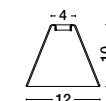

FLER | 9028805