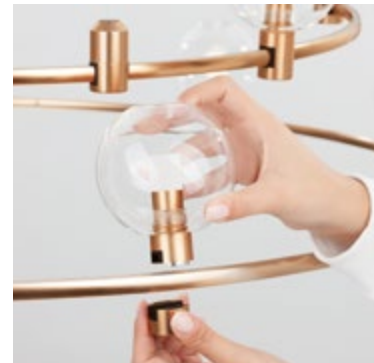

DION | 9028800

Magnetic Circular Structure
Satin Gold Aluminium IP20
Included Driver 200 Watt
AC220-240V Output 24V DC
D1: 80 D2: 60 H: 150 cm

EASY
INSTALLATION
UP
DOWN

DION | 9028600

Magnetic Circular Structure
Satin Gold Aluminium IP20
Included Driver 60 Watt
AC220-240V Output 24V DC
D: 60 H: 120 cm