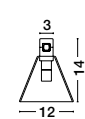

COCKTAIL | 9090290
5W · 3000K