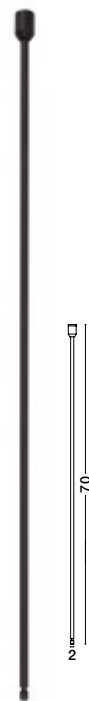

HOW IT WORKS

CHOOSE YOUR MAGNETIC ACCESSORIES

IF YOU WANT TO COMBINE MORE THAN ONE 'PUZZLES' USE 'PLUS 9180569'

TO ADJUST THE HEIGHT CHOOSE 'ZED' 9180567 OR 9180568 OR 9980570