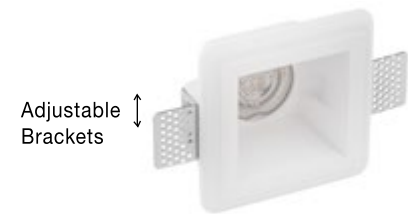

Adjustable
Brackets

CRATE | 9091631

White Gypsum
LED GU10 1x10 Watt IP20
220-240 Volt Bulb Excluded
D: 12 H: 6 cm
Cut Out: 12.3 cm

9261 9262 9263 9264

Black Silver Bronze Gold

Adjustable
Brackets

CRATE | 9090621

White Gypsum
LED GU10 1x10 Watt IP20
220-240 Volt Bulb Excluded
L: 12 W: 12 H: 6 cm
Cut Out: 12.3 cm

9161 9162 9163 9164

Black Silver Bronze Gold