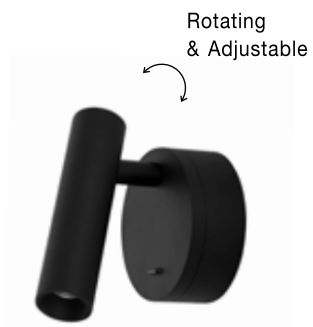

**CLIP | 9030201**

Sandy White Aluminium  
LED Philips 3 Watt  
Switch On/Off  
190Lm 3000K IP20  
D: 8 W: 3.4 H: 11 cm

ANTI  
GLARE  
NETWORK

**CLIP | 9030202**

Sandy Black Aluminium  
LED Philips 3 Watt  
Switch On/Off  
190Lm 3000K IP20  
D: 8 W: 3.4 H: 11 cm

**LAREDO | 8140521**

Sandy White Aluminium  
LED Samsung 3 Watt  
Switch On/Off  
190Lm 3000K IP20  
D: 9 H: 11 cm

**LAREDO | 8140522**

Chrome Aluminium  
LED Samsung 3 Watt  
Switch On/Off  
190Lm 3000K IP20  
D: 9 H: 11 cm

**CLIP | 9030203**

Satin Brass Aluminium  
LED Philips 3 Watt  
Switch On/Off  
190Lm 3000K IP20  
D: 8 W: 3.4 H: 11 cm