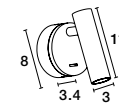

**LAREDO | 8140521**

Sandy White Aluminium  
LED Samsung 3 Watt  
Switch On/Off  
190Lm 3000K IP20  
D: 9 H: 11 cm

**LAREDO | 8140522**

Chrome Aluminium  
LED Samsung 3 Watt  
Switch On/Off  
190Lm 3000K IP20  
D: 9 H: 11 cm

**CLIP | 9030203**

Satin Brass Aluminium  
LED Philips 3 Watt  
Switch On/Off  
190Lm 3000K IP20  
D: 8 W: 3.4 H: 11 cm