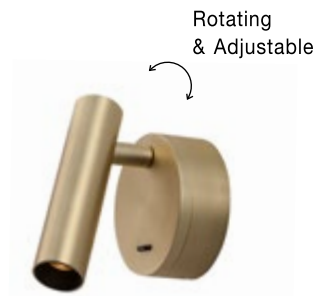

**CLIP | 9030201**

Sandy White Aluminium  
LED Philips 3 Watt  
Switch On/Off  
190Lm 3000K IP20  
D: 8 W: 3.4 H: 11 cm

ANTI  
GLARE  
NETWORK

**CLIP | 9030202**

Sandy Black Aluminium  
LED Philips 3 Watt  
Switch On/Off  
190Lm 3000K IP20  
D: 8 W: 3.4 H: 11 cm

**LAREDO | 8140521**

Sandy White Aluminium  
LED Samsung 3 Watt  
Switch On/Off  
190Lm 3000K IP20  
D: 9 H: 11 cm

**LAREDO | 8140522**

Chrome Aluminium  
LED Samsung 3 Watt  
Switch On/Off  
190Lm 3000K IP20  
D: 9 H: 11 cm

**CLIP | 9030203**

Satin Brass Aluminium  
LED Philips 3 Watt  
Switch On/Off  
190Lm 3000K IP20  
D: 8 W: 3.4 H: 11 cm