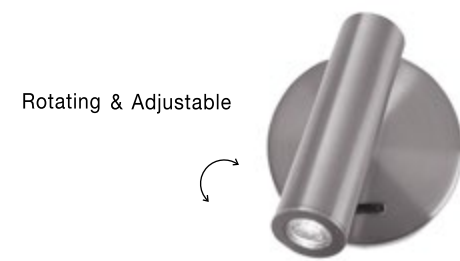

**CLIP | 9030201**

Sandy White Aluminium  
LED Philips 3 Watt  
Switch On/Off  
190Lm 3000K IP20  
D: 8 W: 3.4 H: 11 cm

ANTI  
GLARE  
NETWORK

**CLIP | 9030202**

Sandy Black Aluminium  
LED Philips 3 Watt  
Switch On/Off  
190Lm 3000K IP20  
D: 8 W: 3.4 H: 11 cm

**LAREDO | 8140521**

Sandy White Aluminium  
LED Samsung 3 Watt  
Switch On/Off  
190Lm 3000K IP20  
D: 9 H: 11 cm

**LAREDO | 8140522**

Chrome Aluminium  
LED Samsung 3 Watt  
Switch On/Off  
190Lm 3000K IP20  
D: 9 H: 11 cm

**CLIP | 9030203**

Satin Brass Aluminium  
LED Philips 3 Watt  
Switch On/Off  
190Lm 3000K IP20  
D: 8 W: 3.4 H: 11 cm