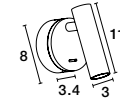

CLIP | 9030201

Sandy White Aluminium
LED Philips 3 Watt
Switch On/Off
190Lm 3000K IP20
D: 8 W: 3.4 H: 11 cm