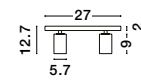

INUS | 9460971

Black & Satin Gold Aluminium
LED GU10 2x10 Watt IP20
220-240 Volt Bulb Excluded
L: 27 W: 6 H: 12.7 cm

INUS | 9460972

Black & Satin Gold Aluminium
LED GU10 1x10 Watt IP20
220-240 Volt Bulb Excluded
D: 5.7 H: 13 cm

NOSA | 9450881

Sandy White Aluminium
LED GU10 2x10 IP20
220-240 Volt Bulb Excluded
D: 5.6 W: 8 H: 18 cm

NOSA | 9450882

Sandy Black Aluminium
LED GU10 2x10 IP20
220-240 Volt Bulb Excluded
D: 5.6 W: 8 H: 18 cm