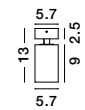

INUS | 9460971

Black & Satin Gold Aluminium
LED GU10 2x10 Watt IP20
220-240 Volt Bulb Excluded
L: 27 W: 6 H: 12.7 cm

INUS | 9460972

Black & Satin Gold Aluminium
LED GU10 1x10 Watt IP20
220-240 Volt Bulb Excluded
D: 5.7 H: 13 cm

NOSA | 9450881

Sandy White Aluminium
LED GU10 2x10 IP20
220-240 Volt Bulb Excluded
D: 5.6 W: 8 H: 18 cm

NOSA | 9450882

Sandy Black Aluminium
LED GU10 2x10 IP20
220-240 Volt Bulb Excluded
D: 5.6 W: 8 H: 18 cm