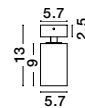

TOD | 9011311

Sandy White Aluminium
LED GU10 1x10 Watt IP20
220-240 Volt Bulb Excluded
D: 5.7 H1: 9 H2: 13 cm

TOD | 9011312

Sandy Black Aluminium
LED GU10 1x10 Watt IP20
220-240 Volt Bulb Excluded
D: 5.7 H1: 9 H2: 13 cm

TOD | 9012281

Sandy White Aluminium
LED GU10 3x10 Watt IP20
220-240 Volt Bulb Excluded
D: 22 H1: 9 H2: 12.7 cm

TOD | 9012282

Sandy Black Aluminium
LED GU10 3x10 Watt IP20
220-240 Volt Bulb Excluded
D: 22 H1: 9 H2: 12.7 cm