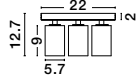

TOD | 9011311

Sandy White Aluminium
LED GU10 1x10 Watt IP20
220-240 Volt Bulb Excluded
D: 5.7 H1: 9 H2: 13 cm

TOD | 9011312

Sandy Black Aluminium
LED GU10 1x10 Watt IP20
220-240 Volt Bulb Excluded
D: 5.7 H1: 9 H2: 13 cm

TOD | 9012281

Sandy White Aluminium
LED GU10 3x10 Watt IP20
220-240 Volt Bulb Excluded
D: 22 H1: 9 H2: 12.7 cm

TOD | 9012282

Sandy Black Aluminium
LED GU10 3x10 Watt IP20
220-240 Volt Bulb Excluded
D: 22 H1: 9 H2: 12.7 cm