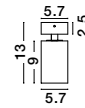

TOD | 9011311

Sandy White Aluminium
LED GU10 1x10 Watt IP20
220-240 Volt Bulb Excluded
D: 5.7 H1: 9 H2: 13 cm

TOD | 9011312

Sandy Black Aluminium
LED GU10 1x10 Watt IP20
220-240 Volt Bulb Excluded
D: 5.7 H1: 9 H2: 13 cm

TOD | 9012281

Sandy White Aluminium
LED GU10 3x10 Watt IP20
220-240 Volt Bulb Excluded
D: 22 H1: 9 H2: 12.7 cm

TOD | 9012282

Sandy Black Aluminium
LED GU10 3x10 Watt IP20
220-240 Volt Bulb Excluded
D: 22 H1: 9 H2: 12.7 cm