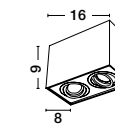

RING

9012183 Matt Gold
9012184 Matt Silver

RING

9012183 Matt Gold
9012184 Matt Silver

Rotating

RENDE | 998092

Sandy Black Aluminium
LED GU10 2x10 Watt IP20
220-240 Volt Bulb Excluded
L: 16 W: 8 H: 9 cm

Rotating