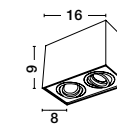

RING

9012183 Matt Gold
9012184 Matt Silver

RING

9012183 Matt Gold
9012184 Matt Silver

Rotating

RENDE | 998092

Sandy Black Aluminium
LED GU10 2x10 Watt IP20
220-240 Volt Bulb Excluded
L: 16 W: 8 H: 9 cm

Rotating