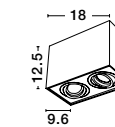

RENDE | 820602

Sandy White Aluminium
LED GU10 2x10 Watt IP20
220-240 Volt Bulb Excluded
L: 18 W: 9.6 H: 12.5 cm