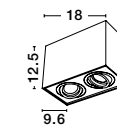

RENDE | 820603

Sandy Black Aluminium
LED GU10 2x10 Watt IP20
220-240 Volt Bulb Excluded
L: 18 W: 9.6 H: 12.5 cm