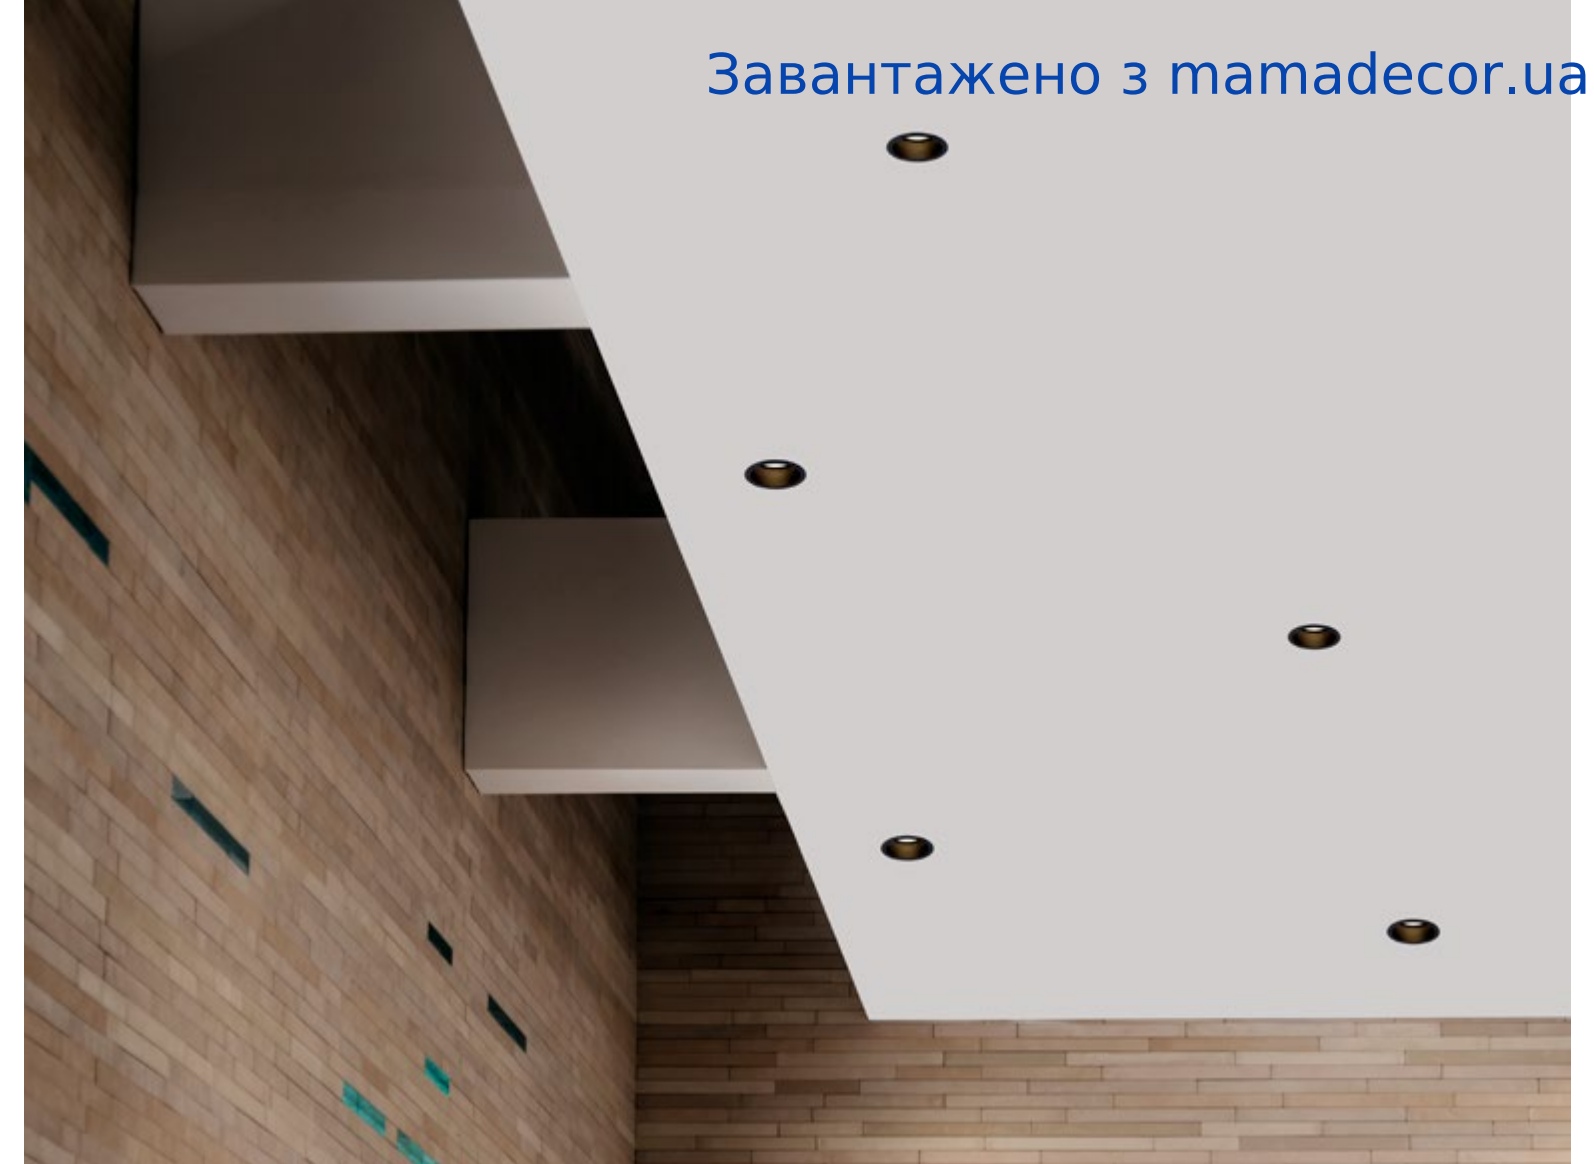

Rotating

**ENZO | 7201201**

Sandy White Aluminium  
LED GU10 1x10 Watt IP20  
220-240 Volt Bulb Excluded  
D: 11 H: 4.1 cm  
Cut Out: 10.5 cm

Rotating

**ENZO | 7201202**

Sandy Black Aluminium  
LED GU10 1x10 Watt IP20  
220-240 Volt Bulb Excluded  
D: 11 H: 4.1 cm  
Cut Out: 10.5 cm