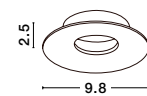

REDO | 9418501

Sandy White Aluminium
LED GU10 1x10 Watt IP20
220-240 Volt Bulb Excluded
D: 9.8 H: 2.5 cm
Cut Out: 6.5 cm

REDO | 9418502

Sandy Black Aluminium
LED GU10 1x10 Watt IP20
220-240 Volt Bulb Excluded
D: 9.8 H: 2.5 cm
Cut Out: 6.5 cm

Rotating

REDO | 9350442

Sandy White Aluminium
LED GU10 1x10 Watt IP20
220-240 Volt Bulb Excluded
D: 9.2 H: 2.5 cm
Cut Out: 7.6 cm

Rotating

REDO | 9350441

Sandy Black Aluminium
LED GU10 1x10 Watt IP20
220-240 Volt Bulb Excluded
D: 9.2 H: 2.5 cm
Cut Out: 7.6 cm