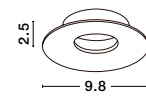

REDO | 9418501

Sandy White Aluminium
LED GU10 1x10 Watt IP20
220-240 Volt Bulb Excluded
D: 9.8 H: 2.5 cm
Cut Out: 6.5 cm

REDO | 9418502

Sandy Black Aluminium
LED GU10 1x10 Watt IP20
220-240 Volt Bulb Excluded
D: 9.8 H: 2.5 cm
Cut Out: 6.5 cm

Rotating

REDO | 9350442

Sandy White Aluminium
LED GU10 1x10 Watt IP20
220-240 Volt Bulb Excluded
D: 9.2 H: 2.5 cm
Cut Out: 7.6 cm

Rotating

REDO | 9350441

Sandy Black Aluminium
LED GU10 1x10 Watt IP20
220-240 Volt Bulb Excluded
D: 9.2 H: 2.5 cm
Cut Out: 7.6 cm