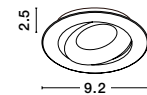

Rotating

REDO | 9350442

Sandy White Aluminium
LED GU10 1x10 Watt IP20
220-240 Volt Bulb Excluded
D: 9.2 H: 2.5 cm
Cut Out: 7.6 cm

Rotating

REDO | 9350441

Sandy Black Aluminium
LED GU10 1x10 Watt IP20
220-240 Volt Bulb Excluded
D: 9.2 H: 2.5 cm
Cut Out: 7.6 cm