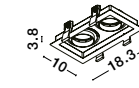

Rotating

CEDI | 9430241

Sandy Black & White Aluminium
LED GU10 1x10 Watt IP20
220-240 Volt Bulb Excluded
L: 10 W: 10 H: 3.8 cm
Cut Out: 9.5 x 9.5 cm

Rotating

CEDI | 9430242

Sandy Black Aluminium
LED GU10 1x10 Watt IP20
220-240 Volt Bulb Excluded
L: 10 W: 10 H: 3.8 cm
Cut Out: 9.5 x 9.5 cm

Rotating

CEDI | 9430551

Sandy Black & White Aluminium
LED GU10 2x10 Watt IP20
220-240 Volt Bulb Excluded
L: 18.3 W: 10 H: 3.8 cm
Cut Out: 9.5 x 18 cm

Rotating

CEDI | 9430552

Sandy Black Aluminium
LED GU10 2x10 Watt IP20
220-240 Volt Bulb Excluded
L: 18.3 W: 10 H: 3.8 cm
Cut Out: 9.5 x 18 cm