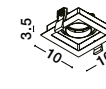

Rotating

CEDI | 9430124

Sandy Black & White Aluminium
LED GU10 1x10 Watt IP20
220-240 Volt Bulb Excluded
D: 10 H: 3.8 cm
Cut Out: 9.5 cm

Rotating

CEDI | 9430125

Sandy Black Aluminium
LED GU10 1x10 Watt IP20
220-240 Volt Bulb Excluded
D: 10 H: 3.8 cm
Cut Out: 9.5 cm

Rotating

CEDI | 9430241

Sandy Black & White Aluminium
LED GU10 1x10 Watt IP20
220-240 Volt Bulb Excluded
L: 10 W: 10 H: 3.8 cm
Cut Out: 9.5 x 9.5 cm

Rotating

CEDI | 9430242

Sandy Black Aluminium
LED GU10 1x10 Watt IP20
220-240 Volt Bulb Excluded
L: 10 W: 10 H: 3.8 cm
Cut Out: 9.5 x 9.5 cm

Rotating

CEDI | 9430551

Sandy Black & White Aluminium
LED GU10 2x10 Watt IP20
220-240 Volt Bulb Excluded
L: 18.3 W: 10 H: 3.8 cm
Cut Out: 9.5 x 18 cm

Rotating

CEDI | 9430552

Sandy Black Aluminium
LED GU10 2x10 Watt IP20
220-240 Volt Bulb Excluded
L: 18.3 W: 10 H: 3.8 cm
Cut Out: 9.5 x 18 cm