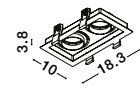

Rotating

CEDI | 9430241

Sandy Black & White Aluminium
LED GU10 1x10 Watt IP20
220-240 Volt Bulb Excluded
L: 10 W: 10 H: 3.8 cm
Cut Out: 9.5 x 9.5 cm

Rotating

CEDI | 9430242

Sandy Black Aluminium
LED GU10 1x10 Watt IP20
220-240 Volt Bulb Excluded
L: 10 W: 10 H: 3.8 cm
Cut Out: 9.5 x 9.5 cm

Rotating

CEDI | 9430551

Sandy Black & White Aluminium
LED GU10 2x10 Watt IP20
220-240 Volt Bulb Excluded
L: 18.3 W: 10 H: 3.8 cm
Cut Out: 9.5 x 18 cm

Rotating

CEDI | 9430552

Sandy Black Aluminium
LED GU10 2x10 Watt IP20
220-240 Volt Bulb Excluded
L: 18.3 W: 10 H: 3.8 cm
Cut Out: 9.5 x 18 cm