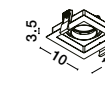

Rotating

CEDI | 9430241

Sandy Black & White Aluminium
LED GU10 1x10 Watt IP20
220-240 Volt Bulb Excluded
L: 10 W: 10 H: 3.8 cm
Cut Out: 9.5 x 9.5 cm

Rotating

CEDI | 9430242

Sandy Black Aluminium
LED GU10 1x10 Watt IP20
220-240 Volt Bulb Excluded
L: 10 W: 10 H: 3.8 cm
Cut Out: 9.5 x 9.5 cm

Rotating

CEDI | 9430551

Sandy Black & White Aluminium
LED GU10 2x10 Watt IP20
220-240 Volt Bulb Excluded
L: 18.3 W: 10 H: 3.8 cm
Cut Out: 9.5 x 18 cm

Rotating

CEDI | 9430552

Sandy Black Aluminium
LED GU10 2x10 Watt IP20
220-240 Volt Bulb Excluded
L: 18.3 W: 10 H: 3.8 cm
Cut Out: 9.5 x 18 cm