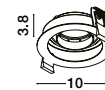

Rotating

CEDI | 9430124

Sandy Black & White Aluminium
LED GU10 1x10 Watt IP20
220-240 Volt Bulb Excluded
D: 10 H: 3.8 cm
Cut Out: 9.5 cm

Rotating

CEDI | 9430125

Sandy Black Aluminium
LED GU10 1x10 Watt IP20
220-240 Volt Bulb Excluded
D: 10 H: 3.8 cm
Cut Out: 9.5 cm

Rotating

CEDI | 9430241

Sandy Black & White Aluminium
LED GU10 1x10 Watt IP20
220-240 Volt Bulb Excluded
L: 10 W: 10 H: 3.8 cm
Cut Out: 9.5 x 9.5 cm

Rotating

CEDI | 9430242

Sandy Black Aluminium
LED GU10 1x10 Watt IP20
220-240 Volt Bulb Excluded
L: 10 W: 10 H: 3.8 cm
Cut Out: 9.5 x 9.5 cm

Rotating

CEDI | 9430551

Sandy Black & White Aluminium
LED GU10 2x10 Watt IP20
220-240 Volt Bulb Excluded
L: 18.3 W: 10 H: 3.8 cm
Cut Out: 9.5 x 18 cm

Rotating

CEDI | 9430552

Sandy Black Aluminium
LED GU10 2x10 Watt IP20
220-240 Volt Bulb Excluded
L: 18.3 W: 10 H: 3.8 cm
Cut Out: 9.5 x 18 cm