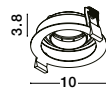

Rotating

CEDI | 9430124

Sandy Black & White Aluminium
LED GU10 1x10 Watt IP20
220-240 Volt Bulb Excluded
D: 10 H: 3.8 cm
Cut Out: 9.5 cm

Rotating

CEDI | 9430125

Sandy Black Aluminium
LED GU10 1x10 Watt IP20
220-240 Volt Bulb Excluded
D: 10 H: 3.8 cm
Cut Out: 9.5 cm

Rotating

CEDI | 9430241

Sandy Black & White Aluminium
LED GU10 1x10 Watt IP20
220-240 Volt Bulb Excluded
L: 10 W: 10 H: 3.8 cm
Cut Out: 9.5 x 9.5 cm

Rotating

CEDI | 9430242

Sandy Black Aluminium
LED GU10 1x10 Watt IP20
220-240 Volt Bulb Excluded
L: 10 W: 10 H: 3.8 cm
Cut Out: 9.5 x 9.5 cm

Rotating

CEDI | 9430551

Sandy Black & White Aluminium
LED GU10 2x10 Watt IP20
220-240 Volt Bulb Excluded
L: 18.3 W: 10 H: 3.8 cm
Cut Out: 9.5 x 18 cm

Rotating

CEDI | 9430552

Sandy Black Aluminium
LED GU10 2x10 Watt IP20
220-240 Volt Bulb Excluded
L: 18.3 W: 10 H: 3.8 cm
Cut Out: 9.5 x 18 cm