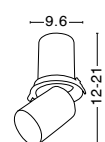

JUNO | 7770442 · 15W