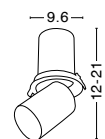

JUNO | 7770443 · 15W

Included Driver 15 Watt Philips
Input: 220-240V AC 50/60Hz
Output: 30-42 VDC
0.35A Not Dimmable