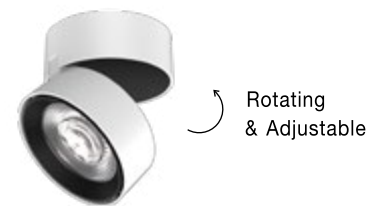

UNIVERSAL | 92003 · 20W

UNIVERSAL | 92002 · 20W

UNIVERSAL | 92001 · 20W

DRIVER INCLUDED

Photo	Code	Material	Watt	Volt	Ma	Driver	LED Chip	Dimension ^(cm)	Lumen	CRI	UGR	Cut Out ^(cm)	Beam Angle	Kelvin	Protection	Adj.	Driver Included	Class
	92003	Sandy Gold & Black Aluminium	20W	230V	300	Hep	Cree	D:9.5 H:7	1450Lm	>90	<13	X	36°	3000K	IP20	✓	✓	I
	92002	Sandy Black Aluminium	20W	230V	300	Hep	Cree	D:9.5 H:7	1450Lm	>90	<13	X	36°	3000K	IP20	✓	✓	I
	92001	Sandy White & Black Aluminium	20W	230V	300	Hep	Cree	D:9.5 H:7	1450Lm	>90	<13	X	36°	3000K	IP20	✓	✓	I