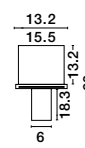

**GYPSUM  
GU10**

Adjustable

**GIACOMO | 51855201**

Gypsum & White Metal  
Downlight Adjustable  
GU10 1x35 Watt 230 Volt  
IP20 Bulb Excluded  
D: 6 L: 15.5 H: 33 cm  
Cut Out: 15.8 x 15.8 cm

Adjustable

**GIACOMO | 51855401**

Gypsum & White Metal  
Downlight Adjustable  
GU10 1x35 Watt 230 Volt  
IP20 Bulb Excluded  
D: 6 L: 15.5 H: 23 cm  
Cut Out: 15.8 x 15.8 cm

Adjustable

**GIACOMO | 51855202**

Gypsum & Black Metal  
Downlight Adjustable  
GU10 1x35 Watt 230 Volt  
IP20 Bulb Excluded  
D: 6 L: 15.5 H: 33 cm  
Cut Out: 15.8 x 15.8 cm

Adjustable  
Angle

Adjustable  
Height

**OVO | 9223111**

**OVO | 9223112**

**TRIMLESS**

Photo	Code	Material	Watt	Volt	Ma	Lumen	LED Chip	Dimension (cm)	Cut Out (cm)	CRI	UGR	Beam Angle	Kelvin	Protection	Adj.	Driver Included	Class
	9232122	Black Aluminium	9W	220-240V	700	740Lm	Cree	D:2.6 H:25	7.5 cm	>90	<15	30°	3000K	IP20	✓	Eaglerise	III
	9232121	White Aluminium	9W	220-240V	700	740Lm	Cree	D:2.6 H:25	7.5 cm	>90	<15	30°	3000K	IP20	✓	Eaglerise	III
	9223111	Black Aluminium	9W	220-240V	700	740Lm	Cree	D:2.6 H:25	7.5 cm	>90	<15	30°	3000K	IP20	✓	Eaglerise	III
	9223112	White Aluminium	9W	220-240V	700	740Lm	Cree	D:2.6 H:25	7.5 cm	>90	<15	30°	3000K	IP20	✓	Eaglerise	III