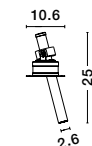

Gypsum & White Metal  
Downlight Adjustable  
GU10 1x35 Watt 230 Volt  
IP20 Bulb Excluded  
D: 6 L: 15.5 H: 23 cm  
Cut Out: 15.8 x 15.8 cm

Adjustable

**GIACOMO | 51855202**

Gypsum & Black Metal  
Downlight Adjustable  
GU10 1x35 Watt 230 Volt  
IP20 Bulb Excluded  
D: 6 L: 15.5 H: 33 cm  
Cut Out: 15.8 x 15.8 cm

Adjustable

**GIACOMO | 51855402**

Gypsum & Black Metal  
Downlight Adjustable  
GU10 1x35 Watt 230 Volt  
IP20 Bulb Excluded  
D: 6 L: 15.5 H: 23 cm  
Cut Out: 15.8 x 15.8 cm

**ZETAN | 9232122**

**ZETAN | 9232121**

Adjustable  
Angle

Adjustable  
Height

**OVO | 9223111**

**OVO | 9223112**

**TRIMLESS**

Photo	Code	Material	Watt	Volt	Ma	Lumen	LED Chip	Dimension (cm)	Cut Out (cm)	CRI	UGR	Beam Angle	Kelvin	Protection	Adj.	Driver Included	Class
	9232122	Black Aluminium	9W	220-240V	700	740Lm	Cree	D:2.6 H:25	7.5 cm	>90	<15	30°	3000K	IP20	✓	Eaglerise	III
	9232121	White Aluminium	9W	220-240V	700	740Lm	Cree	D:2.6 H:25	7.5 cm	>90	<15	30°	3000K	IP20	✓	Eaglerise	III
	9223111	Black Aluminium	9W	220-240V	700	740Lm	Cree	D:2.6 H:25	7.5 cm	>90	<15	30°	3000K	IP20	✓	Eaglerise	III
	9223112	White Aluminium	9W	220-240V	700	740Lm	Cree	D:2.6 H:25	7.5 cm	>90	<15	30°	3000K	IP20	✓	Eaglerise	III