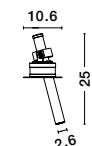

Gypsum & White Metal  
Downlight Adjustable  
GU10 1x35 Watt 230 Volt  
IP20 Bulb Excluded  
D: 6 L: 15.5 H: 23 cm  
Cut Out: 15.8 x 15.8 cm

Adjustable

**GIACOMO | 51855202**

Gypsum & Black Metal  
Downlight Adjustable  
GU10 1x35 Watt 230 Volt  
IP20 Bulb Excluded  
D: 6 L: 15.5 H: 33 cm  
Cut Out: 15.8 x 15.8 cm

Adjustable

**GIACOMO | 51855402**

Gypsum & Black Metal  
Downlight Adjustable  
GU10 1x35 Watt 230 Volt  
IP20 Bulb Excluded  
D: 6 L: 15.5 H: 23 cm  
Cut Out: 15.8 x 15.8 cm

**ZETAN | 9232122**

**ZETAN | 9232121**

Adjustable  
Angle

Adjustable  
Height

**OVO | 9223111**

**OVO | 9223112**

**TRIMLESS**

Photo	Code	Material	Watt	Volt	Ma	Lumen	LED Chip	Dimension (cm)	Cut Out (cm)	CRI	UGR	Beam Angle	Kelvin	Protection	Adj.	Driver Included	Class
	9232122	Black Aluminium	9W	220-240V	700	740Lm	Cree	D:2.6 H:25	7.5 cm	>90	<15	30°	3000K	IP20	✓	Eaglerise	III
	9232121	White Aluminium	9W	220-240V	700	740Lm	Cree	D:2.6 H:25	7.5 cm	>90	<15	30°	3000K	IP20	✓	Eaglerise	III
	9223111	Black Aluminium	9W	220-240V	700	740Lm	Cree	D:2.6 H:25	7.5 cm	>90	<15	30°	3000K	IP20	✓	Eaglerise	III
	9223112	White Aluminium	9W	220-240V	700	740Lm	Cree	D:2.6 H:25	7.5 cm	>90	<15	30°	3000K	IP20	✓	Eaglerise	III