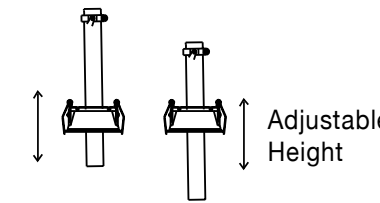

Gypsum & White Metal  
Downlight Adjustable  
GU10 1x35 Watt 230 Volt  
IP20 Bulb Excluded  
D: 6 L: 15.5 H: 23 cm  
Cut Out: 15.8 x 15.8 cm

Adjustable

**GIACOMO | 51855202**

Gypsum & Black Metal  
Downlight Adjustable  
GU10 1x35 Watt 230 Volt  
IP20 Bulb Excluded  
D: 6 L: 15.5 H: 33 cm  
Cut Out: 15.8 x 15.8 cm

Adjustable

**GIACOMO | 51855402**

Gypsum & Black Metal  
Downlight Adjustable  
GU10 1x35 Watt 230 Volt  
IP20 Bulb Excluded  
D: 6 L: 15.5 H: 23 cm  
Cut Out: 15.8 x 15.8 cm

**ZETAN | 9232122**

**ZETAN | 9232121**

Adjustable  
Angle

Adjustable  
Height

**OVO | 9223111**

**OVO | 9223112**

**TRIMLESS**

Photo	Code	Material	Watt	Volt	Ma	Lumen	LED Chip	Dimension (cm)	Cut Out (cm)	CRI	UGR	Beam Angle	Kelvin	Protection	Adj.	Driver Included	Class
	9232122	Black Aluminium	9W	220-240V	700	740Lm	Cree	D:2.6 H:25	7.5 cm	>90	<15	30°	3000K	IP20	✓	Eaglerise	III
	9232121	White Aluminium	9W	220-240V	700	740Lm	Cree	D:2.6 H:25	7.5 cm	>90	<15	30°	3000K	IP20	✓	Eaglerise	III
	9223111	Black Aluminium	9W	220-240V	700	740Lm	Cree	D:2.6 H:25	7.5 cm	>90	<15	30°	3000K	IP20	✓	Eaglerise	III
	9223112	White Aluminium	9W	220-240V	700	740Lm	Cree	D:2.6 H:25	7.5 cm	>90	<15	30°	3000K	IP20	✓	Eaglerise	III