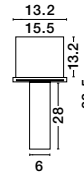

**GYPSUM  
GU10**

Adjustable

**GIACOMO | 51855201**

Gypsum & White Metal  
Downlight Adjustable  
GU10 1x35 Watt 230 Volt  
IP20 Bulb Excluded  
D: 6 L: 15.5 H: 33 cm  
Cut Out: 15.8 x 15.8 cm

Adjustable

**GIACOMO | 51855401**

Gypsum & White Metal  
Downlight Adjustable  
GU10 1x35 Watt 230 Volt  
IP20 Bulb Excluded  
D: 6 L: 15.5 H: 23 cm  
Cut Out: 15.8 x 15.8 cm

Adjustable

**GIACOMO | 51855202**

Gypsum & Black Metal  
Downlight Adjustable  
GU10 1x35 Watt 230 Volt  
IP20 Bulb Excluded  
D: 6 L: 15.5 H: 33 cm  
Cut Out: 15.8 x 15.8 cm

Adjustable  
Angle

Adjustable  
Height

**OVO | 9223111**

**OVO | 9223112**

**TRIMLESS**

Photo	Code	Material	Watt	Volt	Ma	Lumen	LED Chip	Dimension (cm)	Cut Out (cm)	CRI	UGR	Beam Angle	Kelvin	Protection	Adj.	Driver Included	Class
	9232122	Black Aluminium	9W	220-240V	700	740Lm	Cree	D:2.6 H:25	7.5 cm	>90	<15	30°	3000K	IP20	✓	Eaglerise	III
	9232121	White Aluminium	9W	220-240V	700	740Lm	Cree	D:2.6 H:25	7.5 cm	>90	<15	30°	3000K	IP20	✓	Eaglerise	III
	9223111	Black Aluminium	9W	220-240V	700	740Lm	Cree	D:2.6 H:25	7.5 cm	>90	<15	30°	3000K	IP20	✓	Eaglerise	III
	9223112	White Aluminium	9W	220-240V	700	740Lm	Cree	D:2.6 H:25	7.5 cm	>90	<15	30°	3000K	IP20	✓	Eaglerise	III