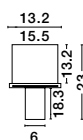

**GYPSUM
GU10**

Adjustable

GIACOMO | 51855201

Gypsum & White Metal
Downlight Adjustable
GU10 1x35 Watt 230 Volt
IP20 Bulb Excluded
D: 6 L: 15.5 H: 33 cm
Cut Out: 15.8 x 15.8 cm

Adjustable

GIACOMO | 51855401

Gypsum & White Metal
Downlight Adjustable
GU10 1x35 Watt 230 Volt
IP20 Bulb Excluded
D: 6 L: 15.5 H: 23 cm
Cut Out: 15.8 x 15.8 cm

Adjustable

GIACOMO | 51855202

Gypsum & Black Metal
Downlight Adjustable
GU10 1x35 Watt 230 Volt
IP20 Bulb Excluded
D: 6 L: 15.5 H: 33 cm
Cut Out: 15.8 x 15.8 cm

Adjustable

GIACOMO | 51855402

Gypsum & Black Metal
Downlight Adjustable
GU10 1x35 Watt 230 Volt
IP20 Bulb Excluded
D: 6 L: 15.5 H: 23 cm
Cut Out: 15.8 x 15.8 cm

ZETAN | 9232122

ZETAN | 9232121

Adjustable
Angle

Adjustable
Height

OVO | 9223111

OVO | 9223112

TRIMLESS

Photo	Code	Material	Watt	Volt	Ma	Lumen	LED Chip	Dimension (cm)	Cut Out (cm)	CRI	UGR	Beam Angle	Kelvin	Protection	Adj.	Driver Included	Class
	9232122	Black Aluminium	9W	220-240V	700	740Lm	Cree	D:2.6 H:25	7.5 cm	>90	<15	30°	3000K	IP20	✓	Eaglerise	III
	9232121	White Aluminium	9W	220-240V	700	740Lm	Cree	D:2.6 H:25	7.5 cm	>90	<15	30°	3000K	IP20	✓	Eaglerise	III
	9223111	Black Aluminium	9W	220-240V	700	740Lm	Cree	D:2.6 H:25	7.5 cm	>90	<15	30°	3000K	IP20	✓	Eaglerise	III
	9223112	White Aluminium	9W	220-240V	700	740Lm	Cree	D:2.6 H:25	7.5 cm	>90	<15	30°	3000K	IP20	✓	Eaglerise	III

DRIVER INCLUDED

Included Driver 9 Watt Eaglerise | Output: 6-12 VDC
Input: 220-240V AC 50/60Hz | 700mA Not Dimmable