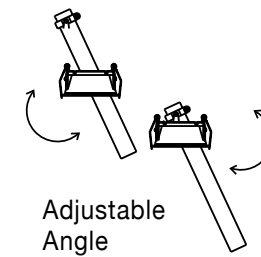

Gypsum & White Metal  
Downlight Adjustable  
GU10 1x35 Watt 230 Volt  
IP20 Bulb Excluded  
D: 6 L: 15.5 H: 23 cm  
Cut Out: 15.8 x 15.8 cm

Adjustable

**GIACOMO | 51855202**

Gypsum & Black Metal  
Downlight Adjustable  
GU10 1x35 Watt 230 Volt  
IP20 Bulb Excluded  
D: 6 L: 15.5 H: 33 cm  
Cut Out: 15.8 x 15.8 cm

Adjustable

**GIACOMO | 51855402**

Gypsum & Black Metal  
Downlight Adjustable  
GU10 1x35 Watt 230 Volt  
IP20 Bulb Excluded  
D: 6 L: 15.5 H: 23 cm  
Cut Out: 15.8 x 15.8 cm

**ZETAN | 9232122**

**ZETAN | 9232121**

Adjustable  
Angle

Adjustable  
Height

**OVO | 9223111**

**OVO | 9223112**

**TRIMLESS**

Photo	Code	Material	Watt	Volt	Ma	Lumen	LED Chip	Dimension (cm)	Cut Out (cm)	CRI	UGR	Beam Angle	Kelvin	Protection	Adj.	Driver Included	Class
	9232122	Black Aluminium	9W	220-240V	700	740Lm	Cree	D:2.6 H:25	7.5 cm	>90	<15	30°	3000K	IP20	✓	Eaglerise	III
	9232121	White Aluminium	9W	220-240V	700	740Lm	Cree	D:2.6 H:25	7.5 cm	>90	<15	30°	3000K	IP20	✓	Eaglerise	III
	9223111	Black Aluminium	9W	220-240V	700	740Lm	Cree	D:2.6 H:25	7.5 cm	>90	<15	30°	3000K	IP20	✓	Eaglerise	III
	9223112	White Aluminium	9W	220-240V	700	740Lm	Cree	D:2.6 H:25	7.5 cm	>90	<15	30°	3000K	IP20	✓	Eaglerise	III