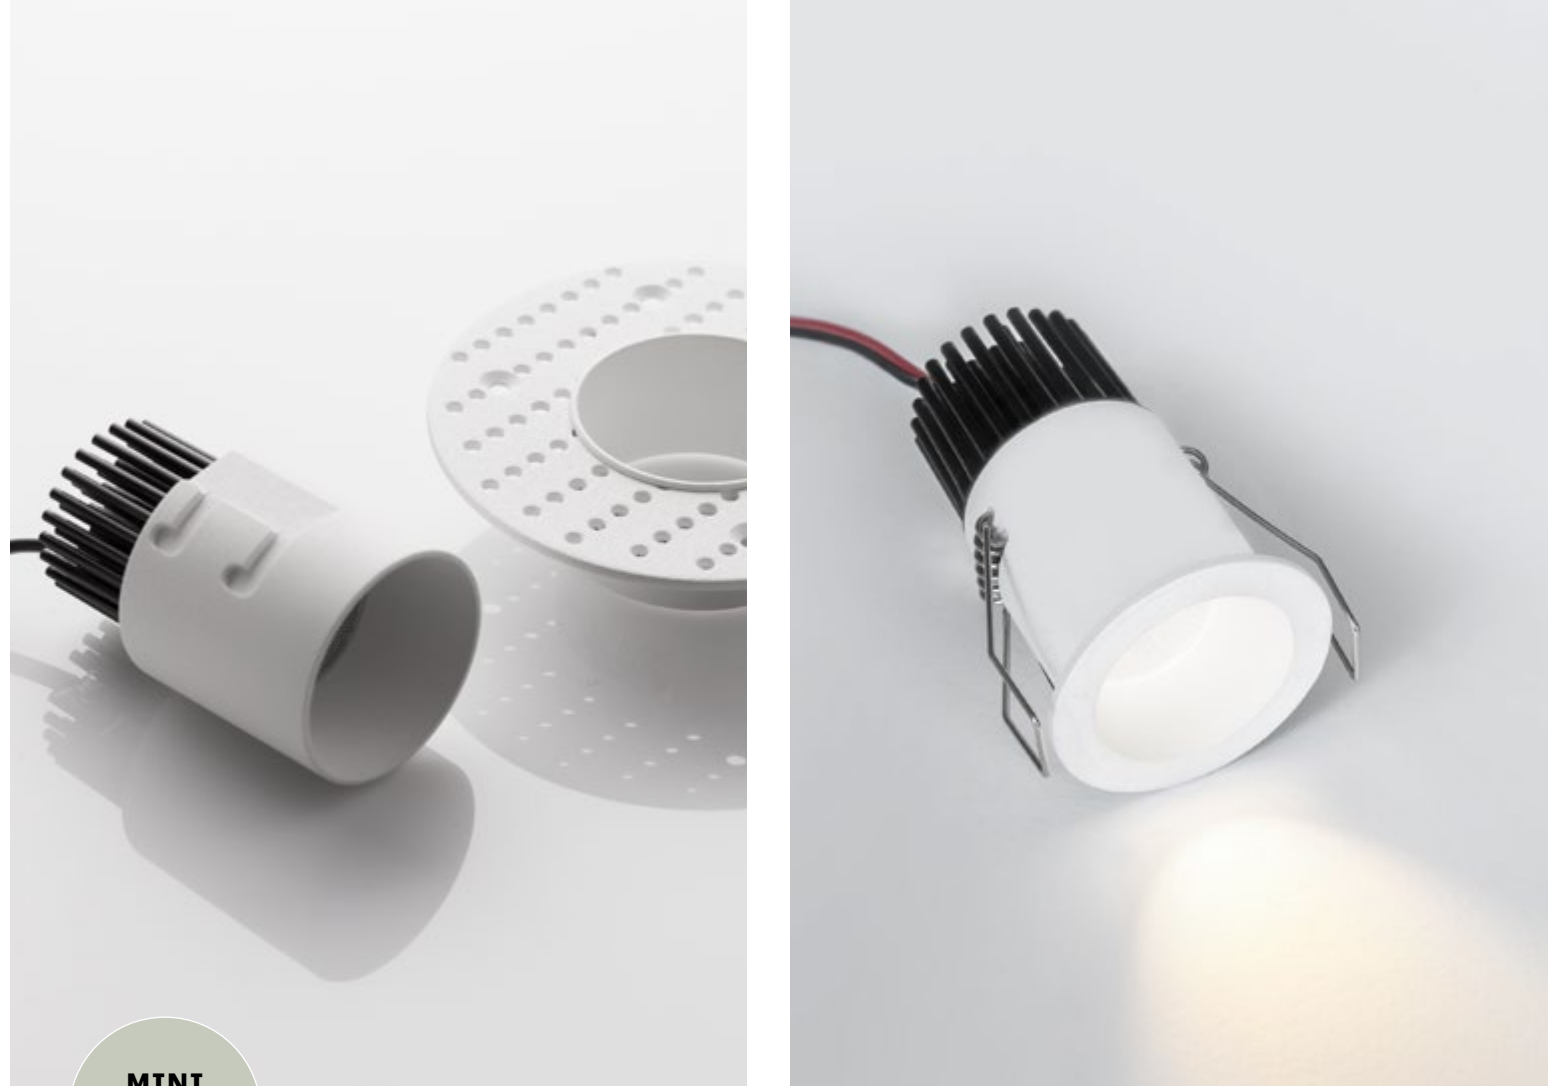

DRIVER INCLUDED

MINI TRIMLESS

BREE | 9232111

BREE | 9232112

BREE | 9232113

BREE | 9232114

Included Driver 7 Watt Philips
Input: 220-240V AC 50/60Hz
Output: 32-37 VDC
200mA Not Dimmable

Photo	Code	Material	Watt	Volt	Ma	Driver	Lumen	LED Chip	Dimension(cm)	Cut Out(cm)	CRI	UGR	Beam Angle	Kelvin	Protection	Adj.	Driver Included	Class
	9232111	White Aluminium	7W	220-240V	200	Philips	770Lm	Cree	D:5.6 H:7.5	5	>90	>12	24°	3000K	IP32	X	✓	III
	9232112	Black Aluminium	7W	220-240V	200	Philips	770Lm	Cree	D:5.6 H:7.5	5	>90	>12	24°	3000K	IP32	X	✓	III
	9232113	White Aluminium	7W	220-240V	200	Philips	770Lm	Cree	L:5.6 W:5.6H:7.5	5x5	>90	>11	24°	3000K	IP32	X	✓	III
	9232114	Black Aluminium	7W	220-240V	200	Philips	770Lm	Cree	L:5.6 W:5.6H:7.5	5x5	>90	>11	24°	3000K	IP32	X	✓	III

SELENE | 9052015

SELENE | 9052014

DRIVER | 9020172

Driver 6 Watt Eaglerise
Input: 220-240V AC 50/60Hz
Output: 6-12 VDC
500mA Not Dimmable

Photo	Code	Material	Watt	Volt	Ma	LED Chip	Dimension(cm)	Lumen	CRI	UGR	Cut Out(cm)	Beam Angle	Kelvin	Protection	Adj.	Driver Included	Class
	9052015	White Aluminium	5W	10V	500	Trimless Luminus	D:3.4 H:6.1	350Lm	>90	>17	4.5	40°	3000K	IP20	X	X	III
	9052014	White Aluminium	5W	10V	500	Luminus	D:4 H:6.4	350Lm	>90	>23	3.5	40°	3000K	IP20	X	X	III