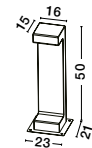

ARAN - 9540213

Gray Cement
Glass Diffuser
LED 8 Watt 380Lm
3000K 120-230V IP65
L: 16 W: 15 H: 50 cm