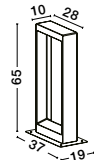

IP65

**CAIRO . 9540217**  
Gray Cement  
Glass Diffuser  
LED 8 Watt 380Lm  
3000K 120-230V IP65  
L: 28 W: 10 H: 35 cm

**CAIRO . 9540218**  
Gray Cement  
Glass Diffuser  
LED 8 Watt 380Lm  
3000K 120-230V IP65  
L: 28 W: 10 H: 65 cm