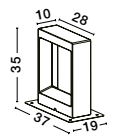

IP65

**CAIRO . 9540217**  
Gray Cement  
Glass Diffuser  
LED 8 Watt 380Lm  
3000K 120-230V IP65  
L: 28 W: 10 H: 35 cm

**CAIRO . 9540218**  
Gray Cement  
Glass Diffuser  
LED 8 Watt 380Lm  
3000K 120-230V IP65  
L: 28 W: 10 H: 65 cm