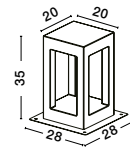

**BEV - 9540214**  
Gray Cement  
Glass Diffuser  
LED 5 Watt 200Lm  
3000K 120-230V IP65  
L: 17 W: 17 H: 20 cm  
LED IP65 WARM WHITE

**BEV - 9540215**  
Gray Cement  
Glass Diffuser  
LED 5 Watt 200Lm  
3000K 120-230V IP65  
L: 20 W: 20 H: 35 cm  
LED IP65 WARM WHITE

**BEV - 9540216**  
Gray Cement  
Glass Diffuser  
LED 5 Watt 200Lm  
3000K 120-230V IP65  
L: 20 W: 20 H: 70 cm  
LED IP65 WARM WHITE

IP65