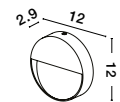

IP65

BRIGI - 9020927

Dark Grey Acrylic Cover & Diffuser
LED 1.2 Watt 158.99Lm
3000K 220-240V IP65
D: 11 W: 3.1 H: 11 cm

IP54

ARNE - 9492680

Anthracite Die-Casting Aluminium & Clear Acrylic
LED 1.5 Watt 39Lm
3000K 220-240V
Beam Angle 50° IP54
D: 12 W: 2.9 H: 12 cm

AIZEN - 9026120

White Aluminium & Clear Glass
LED 3 Watt 16Lm 3000K
600mA 100-240V
Beam Angle 148° IP54
Cut Out: L: 12.6 W: 4.2 H: 6 cm
L: 13.5 W: 5 H: 6.5 cm
Junction Box Included