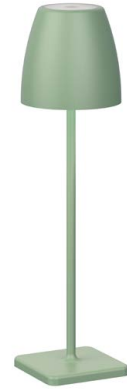

**IP54** PORTABLE 

Charging time: 7-8hrs  
 • Touch 1: 100% of light - 8-9hrs  
 • Touch 2: 5% of light - 280 hrs

**COLT - 9223999**  
 Dimmable  
 Sandy Rust Brown Die-Casting Aluminium & Acrylic  
 LED 2 Watt 207Lm 3000K IP54  
 Beam Angle 62° DC 5 Volt  
 Switch On/Off USB Wire  
 D: 11 W: 11 H: 38 cm

**COLT - 9223998**  
 Dimmable  
 Sandy Olive Green Die-Casting Aluminium & Acrylic  
 LED 2 Watt 207Lm 3000K IP54  
 Beam Angle 62° DC 5 Volt  
 Switch On/Off USB Wire  
 D: 11 W: 11 H: 38 cm

**COLT - 9223997**  
 Dimmable  
 Sandy Dark Grey Die-Casting Aluminium & Acrylic  
 LED 2 Watt 207Lm 3000K IP54  
 Beam Angle 62° DC 5 Volt  
 Switch On/Off USB Wire  
 D: 11 W: 11 H: 38 cm

**COLT - 9121911**  
 Dimmable  
 Sandy White Die-Casting Aluminium & Acrylic  
 LED 2 Watt 207Lm 3000K IP54  
 Beam Angle 62° DC 5 Volt  
 Switch On/Off USB Wire  
 D: 11 W: 11 H: 38 cm

**COLT - 9121912**  
 Dimmable  
 Sandy Black Die-Casting Aluminium & Acrylic  
 LED 2 Watt 207Lm 3000K IP54  
 Beam Angle 62° DC 5 Volt  
 Switch On/Off USB Wire  
 D: 11 W: 11 H: 38 cm