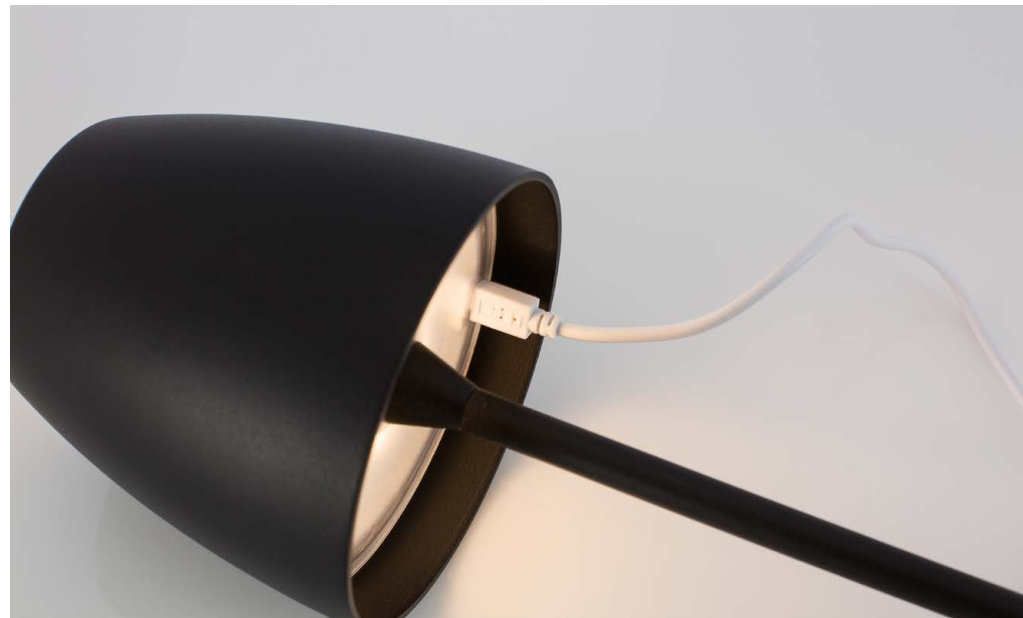

**IP54** PORTABLE 

Charging time: 7-8hrs  
 • Touch 1: 100% of light - 8-9hrs  
 • Touch 2: 5% of light - 280 hrs

**COLT - 9223999**  
 Dimmable  
 Sandy Rust Brown Die-Casting Aluminium & Acrylic  
 LED 2 Watt 207Lm 3000K IP54  
 Beam Angle 62° DC 5 Volt  
 Switch On/Off USB Wire  
 D: 11 W: 11 H: 38 cm

**COLT - 9223998**  
 Dimmable  
 Sandy Olive Green Die-Casting Aluminium & Acrylic  
 LED 2 Watt 207Lm 3000K IP54  
 Beam Angle 62° DC 5 Volt  
 Switch On/Off USB Wire  
 D: 11 W: 11 H: 38 cm

**COLT - 9223997**  
 Dimmable  
 Sandy Dark Grey Die-Casting Aluminium & Acrylic  
 LED 2 Watt 207Lm 3000K IP54  
 Beam Angle 62° DC 5 Volt  
 Switch On/Off USB Wire  
 D: 11 W: 11 H: 38 cm

**COLT - 9121911**  
 Dimmable  
 Sandy White Die-Casting Aluminium & Acrylic  
 LED 2 Watt 207Lm 3000K IP54  
 Beam Angle 62° DC 5 Volt  
 Switch On/Off USB Wire  
 D: 11 W: 11 H: 38 cm

**COLT - 9121912**  
 Dimmable  
 Sandy Black Die-Casting Aluminium & Acrylic  
 LED 2 Watt 207Lm 3000K IP54  
 Beam Angle 62° DC 5 Volt  
 Switch On/Off USB Wire  
 D: 11 W: 11 H: 38 cm