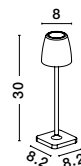

**COLT - 9223414**  
 Dimmable  
 Sandy Olive Green Die-Casting Aluminium & Acrylic  
 LED 2 Watt 207Lm 3000K IP54  
 Beam Angle 62° DC 5 Volt  
 Switch On/Off USB Wire  
 D: 8 H: 30 cm

**COLT - 9223413**  
 Dimmable  
 Sandy Dark Grey Die-Casting Aluminium & Acrylic  
 LED 2 Watt 207Lm 3000K IP54  
 Beam Angle 62° DC 5 Volt  
 Switch On/Off USB Wire  
 D: 8 H: 30 cm

**ADAPTOR - 9223409**  
 Black adaptor 5V 2A

**ADAPTOR - 9223410**  
 White adaptor 5V 2A

**COLT - 9223415**  
 Dimmable  
 Sandy White Die-Casting Aluminium & Acrylic  
 LED 2 Watt 207Lm 3000K IP54  
 Beam Angle 62° DC 5 Volt  
 Switch On/Off USB Wire  
 D: 8 H: 30 cm