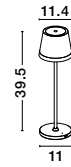

Charging time: 4.5hrs
 • Touch 1: 100% of light - 10hrs
 • Touch 2: 50% of light - 20 hrs

SEINA - 9223403

Dimmable
 Sandy Brown Aluminium & Acrylic
 LED 2 Watt 192Lm
 2700K DC 5 Volt IP54
 Switch On/Off/ USB Type C Wire
 Rechargeable with PG base
 D: 11.4 H: 39.5 cm

SEINA - 9223405

Dimmable
 Sandy Olive Green Aluminium & Acrylic
 LED 2 Watt 192Lm
 2700K DC 5 Volt IP54
 Switch On/Off/ USB Type C Wire
 Rechargeable with PG base
 D: 11.4 H: 39.5 cm

SEINA - 9223404

Dimmable
 Sandy Balsalt Grey Aluminium & Acrylic
 LED 2 Watt 192Lm
 2700K DC 5 Volt IP54
 Switch On/Off / USB Type C Wire
 Rechargeable with PG base
 D: 11.4 H: 39.5 cm