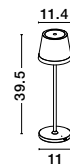

Charging time: 4.5hrs
 • Touch 1: 100% of light - 10hrs
 • Touch 2: 50% of light - 20 hrs

SEINA - 9223403

Dimmable
 Sandy Brown Aluminium & Acrylic
 LED 2 Watt 192Lm
 2700K DC 5 Volt IP54
 Switch On/Off/ USB Type C Wire
 Rechargeable with PG base
 D: 11.4 H: 39.5 cm

SEINA - 9223405

Dimmable
 Sandy Olive Green Aluminium & Acrylic
 LED 2 Watt 192Lm
 2700K DC 5 Volt IP54
 Switch On/Off/ USB Type C Wire
 Rechargeable with PG base
 D: 11.4 H: 39.5 cm

SEINA - 9223404

Dimmable
 Sandy Balsalt Grey Aluminium & Acrylic
 LED 2 Watt 192Lm
 2700K DC 5 Volt IP54
 Switch On/Off / USB Type C Wire
 Rechargeable with PG base
 D: 11.4 H: 39.5 cm