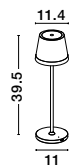

Charging time: 4.5hrs
 • Touch 1: 100% of light - 10hrs
 • Touch 2: 50% of light - 20 hrs

SEINA - 9223403

Dimmable
 Sandy Brown Aluminium & Acrylic
 LED 2 Watt 192Lm
 2700K DC 5 Volt IP54
 Switch On/Off/ USB Type C Wire
 Rechargeable with PG base
 D: 11.4 H: 39.5 cm

SEINA - 9223405

Dimmable
 Sandy Olive Green Aluminium & Acrylic
 LED 2 Watt 192Lm
 2700K DC 5 Volt IP54
 Switch On/Off/ USB Type C Wire
 Rechargeable with PG base
 D: 11.4 H: 39.5 cm

SEINA - 9223404

Dimmable
 Sandy Balsalt Grey Aluminium & Acrylic
 LED 2 Watt 192Lm
 2700K DC 5 Volt IP54
 Switch On/Off / USB Type C Wire
 Rechargeable with PG base
 D: 11.4 H: 39.5 cm