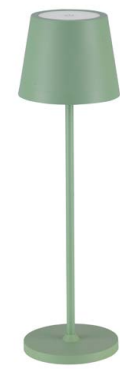

Charging time: 4.5hrs
 • Touch 1: 100% of light - 10hrs
 • Touch 2: 50% of light - 20 hrs

SEINA - 9223403

Dimmable
 Sandy Brown Aluminium & Acrylic
 LED 2 Watt 192Lm
 2700K DC 5 Volt IP54
 Switch On/Off/ USB Type C Wire
 Rechargeable with PG base
 D: 11.4 H: 39.5 cm

SEINA - 9223405

Dimmable
 Sandy Olive Green Aluminium & Acrylic
 LED 2 Watt 192Lm
 2700K DC 5 Volt IP54
 Switch On/Off/ USB Type C Wire
 Rechargeable with PG base
 D: 11.4 H: 39.5 cm

SEINA - 9223404

Dimmable
 Sandy Balsalt Grey Aluminium & Acrylic
 LED 2 Watt 192Lm
 2700K DC 5 Volt IP54
 Switch On/Off / USB Type C Wire
 Rechargeable with PG base
 D: 11.4 H: 39.5 cm